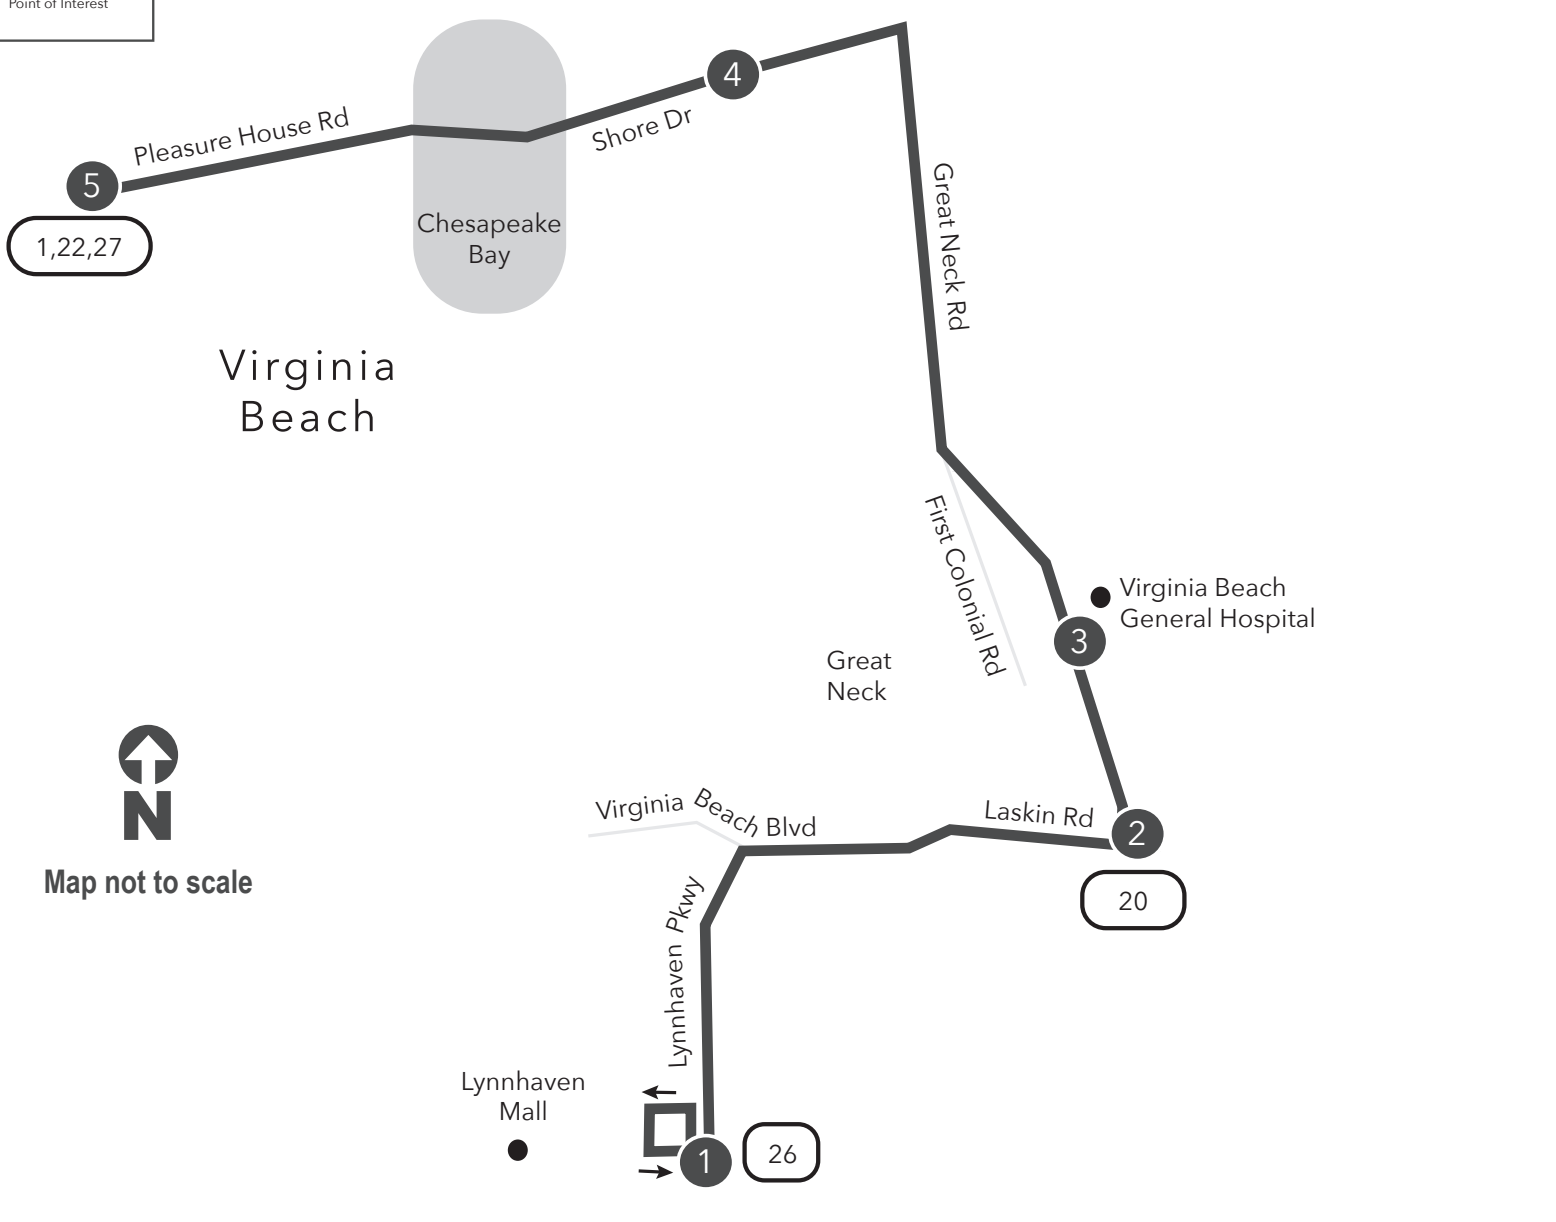

Route 029 Pleasure House Road / Lynnhaven Pkwy

Legend

- Weekday & Saturday
- Streets
- Time Point
- Connecting Bus Routes
- Point of Interest

Map not to scale

PM times are shaded & in bold.

WEEKDAY: From Lynnhaven Mall, Hilltop, Virginia Beach General Hospital to Pleasure House Road

WEEKDAY: From Pleasure House Road to Virginia Beach General Hospital, Hilltop to Lynnhaven Mall

1	2	3	4	5	5	4	3	2	1
Lynnhaven Mall	Laskin Rd First Colonial Rd	Virginia Beach General Hospital	Shore Dr Great Neck Rd	Pleasure House Rd Shore Dr	Pleasure House Rd Shore Dr	Shore Dr Great Neck Rd	Virginia Beach General Hospital	Laskin Rd First Colonial Rd	Lynnhaven Mall
7:07	7:21	7:25	7:35	7:42	6:48	6:56	7:08	7:13	7:29
8:01	8:18	8:22	8:32	8:42	7:48	7:56	8:08	8:14	8:33
9:01	9:18	9:22	9:32	9:42	8:48	8:57	9:09	9:15	9:34
10:01	10:18	10:22	10:32	10:42	9:48	9:57	10:09	10:15	10:34
11:01	11:18	11:22	11:32	11:42	10:48	10:57	11:09	11:16	11:37
12:01	12:18	12:22	12:32	12:42	11:48	11:58	12:10	12:17	12:38
1:01	1:18	1:22	1:32	1:42	12:48	12:58	1:10	1:17	1:38
2:01	2:18	2:22	2:32	2:42	1:48	1:58	2:11	2:19	2:40
3:56	3:15	3:20	3:31	3:42	2:48	2:58	3:11	3:19	3:40
3:55	4:15	4:20	4:31	4:42	3:48	3:58	4:12	4:19	4:40
4:55	5:15	5:20	5:31	5:42	4:48	4:57	5:11	5:18	5:39
6:06	6:21	6:25	6:35	6:42	5:48	5:57	6:10	6:17	6:33
6:46	7:01	7:05	7:15	7:22	6:48	6:56	7:09	7:16	7:32
7:41	7:56	8:00	8:10	8:17	7:48	7:56	8:09	8:16	8:32
8:40	8:55	8:59	9:09	9:16	8:48	8:56	9:09	9:16	9:32
9:40	9:55	9:59	10:09	10:16					