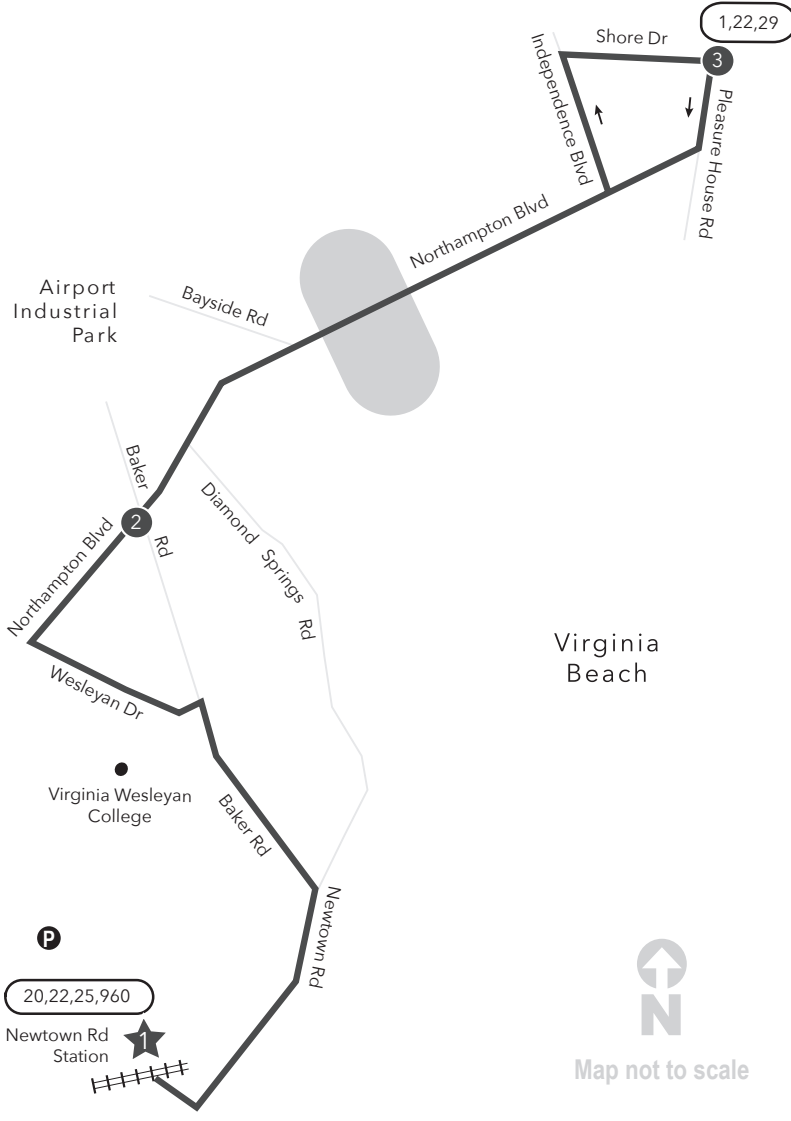

# Route 027 Newtown Road Station / Pleasure House Road

**Legend**

- Weekday & Saturday
- Streets
- 1 Time Point
- 1 Connecting Bus Routes
- Point of Interest
- ★ Light Rail Station
- ##### The Tide
- P Park & Ride

f = Friday only  
PM times are shaded & in bold.

**WEEKDAY:** From Newtown Road Station to Northampton Blvd to Pleasure House Road

**WEEKDAY:** From Pleasure House Road to Northampton Blvd. to Newtown Road Station

# Route 027

Newtown Road Station / Pleasure House Road