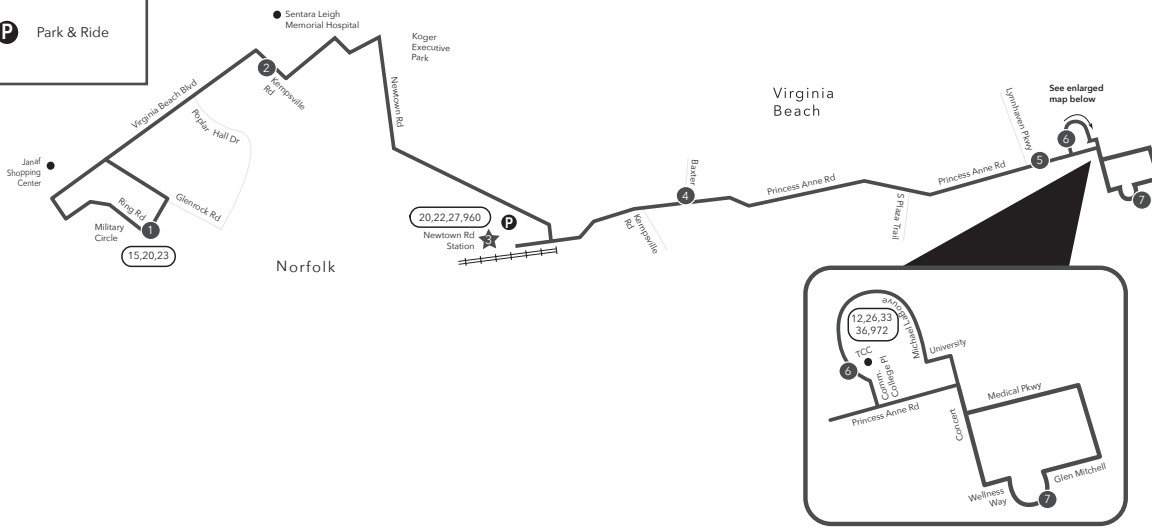

Route 025 Military Circle / TCC / Sentara Princess Anne

Legend

- Weekday & Saturday
- Streets
- Time Point
- Connecting Bus Routes
- The Tide
- Light Rail Station
- Point of Interest
- Park & Ride

f = Friday only
PM times are shaded & in bold.

WEEKDAY: From Military Circle to TCC & Sentara Princess Anne

1	2	3	4	5	6	7	6
Military Circle Mall	Sentara Leigh Hospital	Newtown Rd Station	Princess Anne Rd Baxter Rd	Princess Anne Rd Lynnhaven Pkwy	TCC Va Beach Campus	Sentara Princess Anne Hospital	TCC Va Beach Campus
6:02	6:09	6:21	6:30	6:38	6:48	6:55	7:02
7:02	7:09	7:21	7:30	7:38	7:48	7:55	8:02
8:02	8:09	8:21	8:30	8:38	8:48	8:55	9:02
9:05	9:12	9:24	9:32	9:40	9:49	9:56	10:03
10:04	10:11	10:23	10:31	10:39	10:48	10:55	11:02
11:04	11:11	11:23	11:31	11:39	11:48	11:55	12:02
12:02	12:09	12:21	12:30	12:38	12:48	12:55	1:02
1:02	1:09	1:21	1:30	1:38	1:48	1:55	2:02
2:02	2:09	2:21	2:30	2:38	2:48	2:55	3:02
3:00	3:07	3:21	3:31	3:39	3:48	3:55	4:02
4:00	4:07	4:21	4:31	4:39	4:48	4:55	5:02
5:00	5:07	5:21	5:31	5:39	5:48	5:55	6:02
6:05	6:12	6:24	6:32	6:39	6:48	6:55	7:02
7:05	7:12	7:24	7:32	7:39	7:48	7:55	8:02
8:05	8:12	8:24	8:32	8:39	8:48	8:55	9:02
9:05	9:12	9:24	9:32	9:39	9:48	9:55	10:02
10:05	10:12	10:24	10:32	10:39	10:48	10:55	11:02
11:05	11:12	11:24	11:32	11:39	11:48	11:55	12:02
12:05f	12:12f	12:24f	12:32f	12:39f	12:48f	12:55f	1:02f