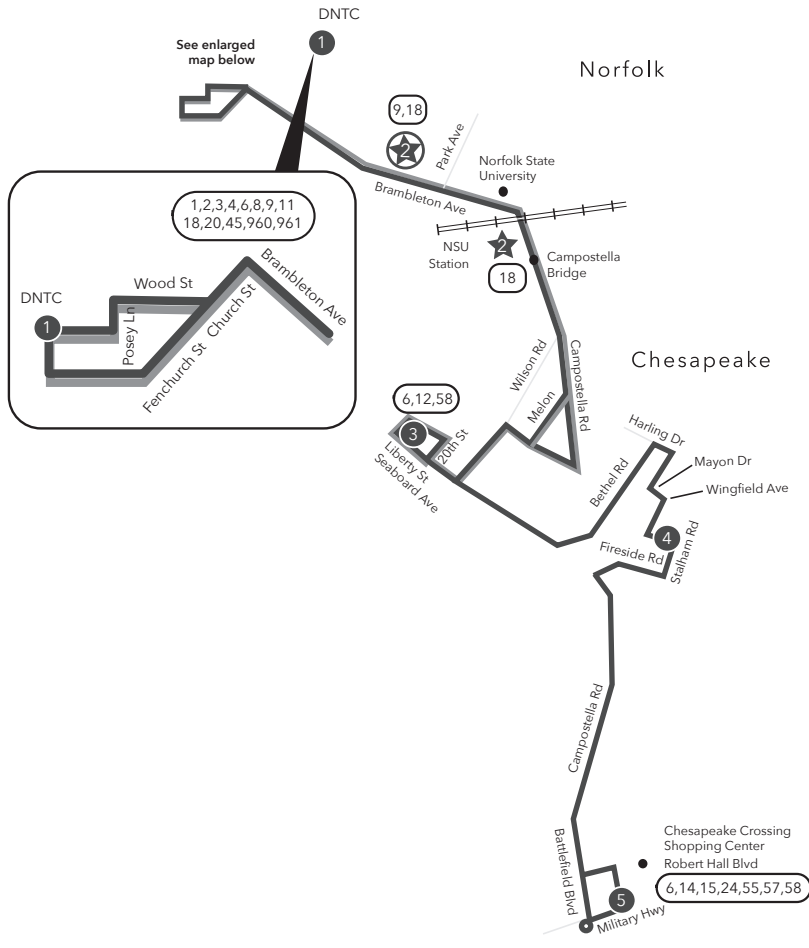

ROUTE 013 DOWNTOWN NORFOLK TRANSIT CENTER / ROBERT HALL BLVD

Legend

- Weekday & Saturday
- Sunday
- Streets
- 1 Time Point
- 1 Connecting Bus Routes
- Point of Interest
- ★ Light Rail Station
- ★ Light Rail Connection
- The Tide

SUNDAY:
 From Downtown Norfolk Transit Center to Liberty St & Seaboard Ave

1	2	3	3	2	1
Downtown Norfolk Transit Center	NSU Station	Liberty St Seaboard Ave	Liberty St Seaboard Ave	NSU Station	Downtown Norfolk Transit Center
5:52	5:59	6:09	6:18	6:32	6:36
6:52	6:59	7:09	7:18	7:32	7:36
7:52	7:59	8:09	8:18	8:32	8:36
8:52	8:59	9:09	9:18	9:32	9:36
9:52	9:59	10:09	10:18	10:32	10:36
10:52	10:59	11:09	11:18	11:32	11:36
11:52	11:59	12:09	12:18	12:32	12:36
12:52	12:59	1:09	1:18	1:32	1:36
1:52	1:59	2:09	2:18	2:32	2:36
2:52	2:59	3:09	3:18	3:32	3:36
3:52	3:59	4:09	4:18	4:32	4:36
4:52	4:59	5:09	5:18	5:32	5:36
5:52	5:59	6:09	6:18	6:32	6:36
6:52	6:59	7:09	7:18	7:32	7:36
7:52	7:59	8:09	8:18	8:32	8:36
8:52	8:59	9:09	9:18	9:32	9:36
9:52	9:59	10:09	10:18	10:32	10:36