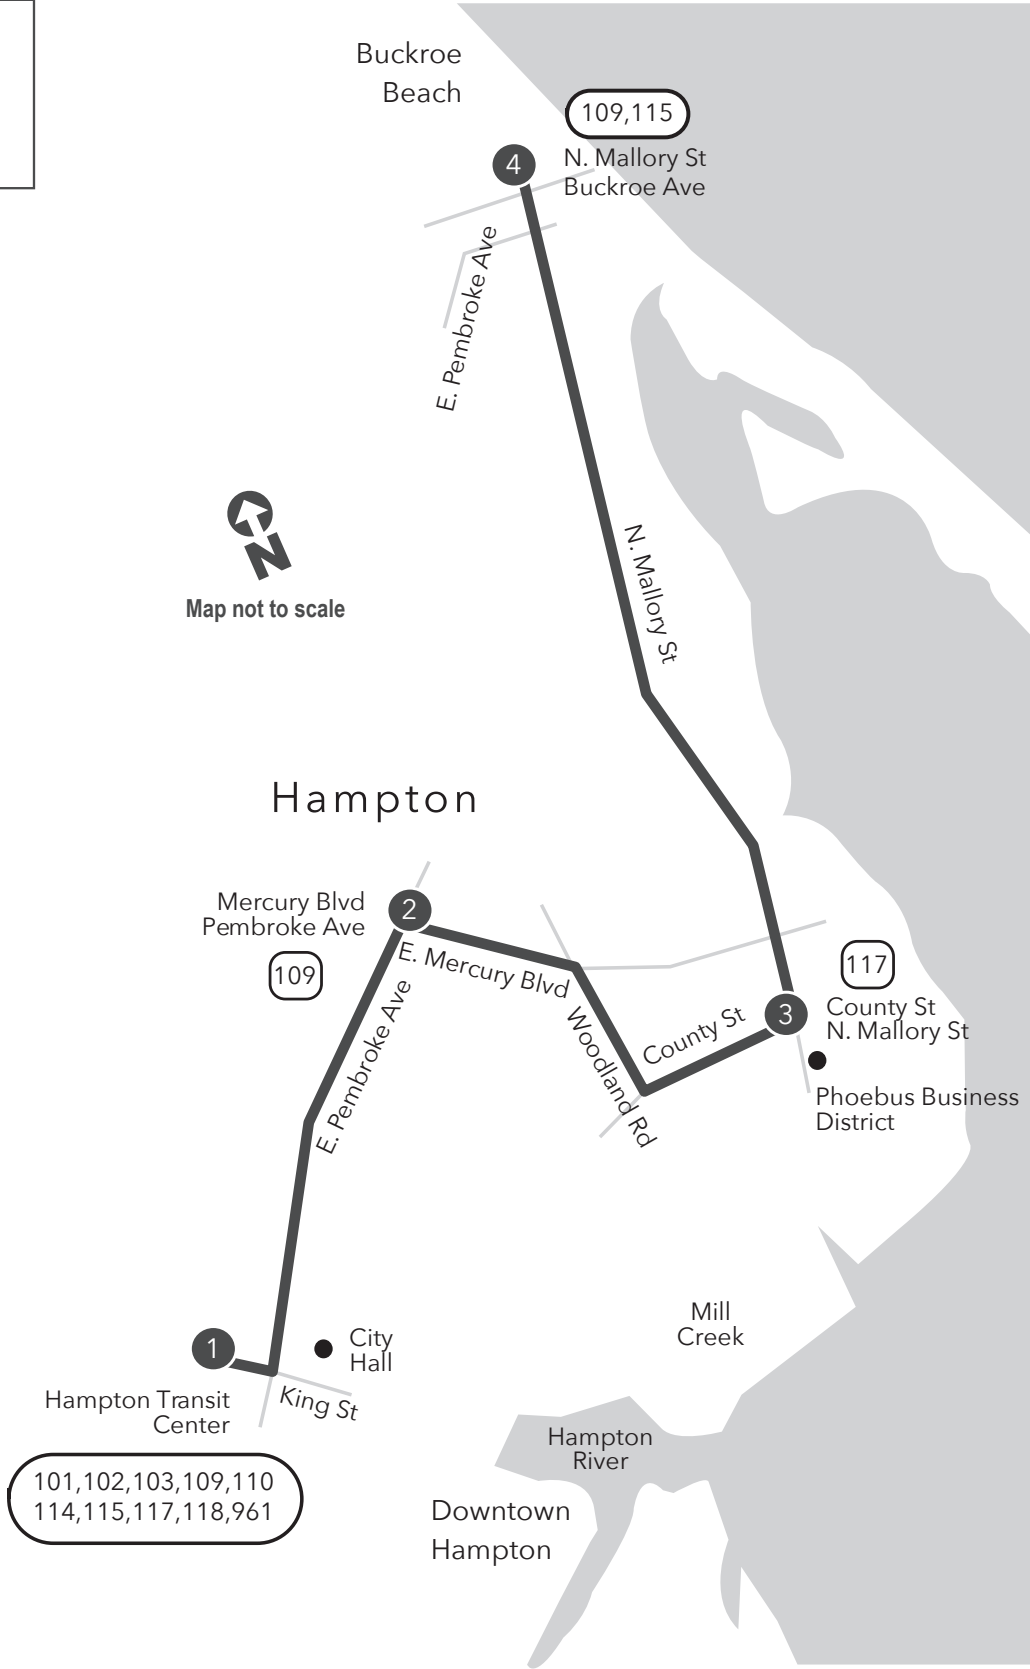

Route 120 Downtown Hampton / Mallory / Buckroe

Legend

- Daily Route
- Streets
- Time Point
- Connecting Bus Routes
- Point of Interest

w = Weekday only
PM times are shaded & in bold.

WEEKDAY & SATURDAY:
 From Downtown Hampton to Buckroe

1	2	3	4	4	3	2	1
Hampton Transit Ctr	E. Pembroke Ave E. Mercury Blvd	County St N. Mallory St	N. Mallory St Buckroe Ave	N. Mallory St Buckroe Ave	County St N. Mallory St	E. Pembroke Ave E. Mercury Blvd	Hampton Transit Ctr
7:31w	7:36w	7:43w	7:48w	7:10w	7:14w	7:21w	7:26w
8:31	8:36	8:43	8:48	8:10	8:14	8:21	8:26
9:31	9:36	9:43	9:48	9:10	9:14	9:21	9:26
10:31	10:36	10:43	10:48	10:10	10:14	10:21	10:26
11:31	11:36	11:43	11:48	11:10	11:14	11:21	11:26
12:31	12:36	12:43	12:48	12:10	12:14	12:21	12:26
1:31	1:36	1:43	1:48	1:10	1:14	1:21	1:26
2:31	2:36	2:43	2:48	2:10	2:14	2:21	2:26
3:31	3:36	3:43	3:48	3:10	3:14	3:21	3:26
4:31	4:36	4:43	4:48	4:10	4:14	4:21	4:26
5:31	5:36	5:43	5:48	5:10	5:14	5:21	5:26
6:31	6:36	6:43	6:48	6:10	6:14	6:21	6:26
7:31	7:36	7:43	7:48	7:10	7:14	7:21	7:26
8:31	8:36	8:43	8:48	8:10	8:14	8:21	8:26

SUNDAY:
 From Downtown Hampton to Buckroe

1	2	3	4	4	3	2	1
Hampton Transit Ctr	E. Pembroke Ave E. Mercury Blvd	County St N. Mallory St	N. Mallory St Buckroe Ave	N. Mallory St Buckroe Ave	County St N. Mallory St	E. Pembroke Ave E. Mercury Blvd	Hampton Transit Ctr
8:31	8:36	8:43	8:48	8:10	8:14	8:21	8:26
9:31	9:36	9:43	9:48	9:10	9:14	9:21	9:26
10:31	10:36	10:43	10:48	10:10	10:14	10:21	10:26
11:31	11:36	11:43	11:48	11:10	11:14	11:21	11:26
12:31	12:36	12:43	12:48	12:10	12:14	12:21	12:26
1:31	1:36	1:43	1:48	1:10	1:14	1:21	1:26
2:31	2:36	2:43	2:48	2:10	2:14	2:21	2:26
3:31	3:36	3:43	3:48	3:10	3:14	3:21	3:26
4:31	4:36	4:43	4:48	4:10	4:14	4:21	4:26
5:31	5:36	5:43	5:48	5:10	5:14	5:21	5:26
6:31	6:36	6:43	6:48	6:10	6:14	6:21	6:26

Route 120

Downtown Hampton /
 Mallory / Buckroe

Revised: 11.13.17