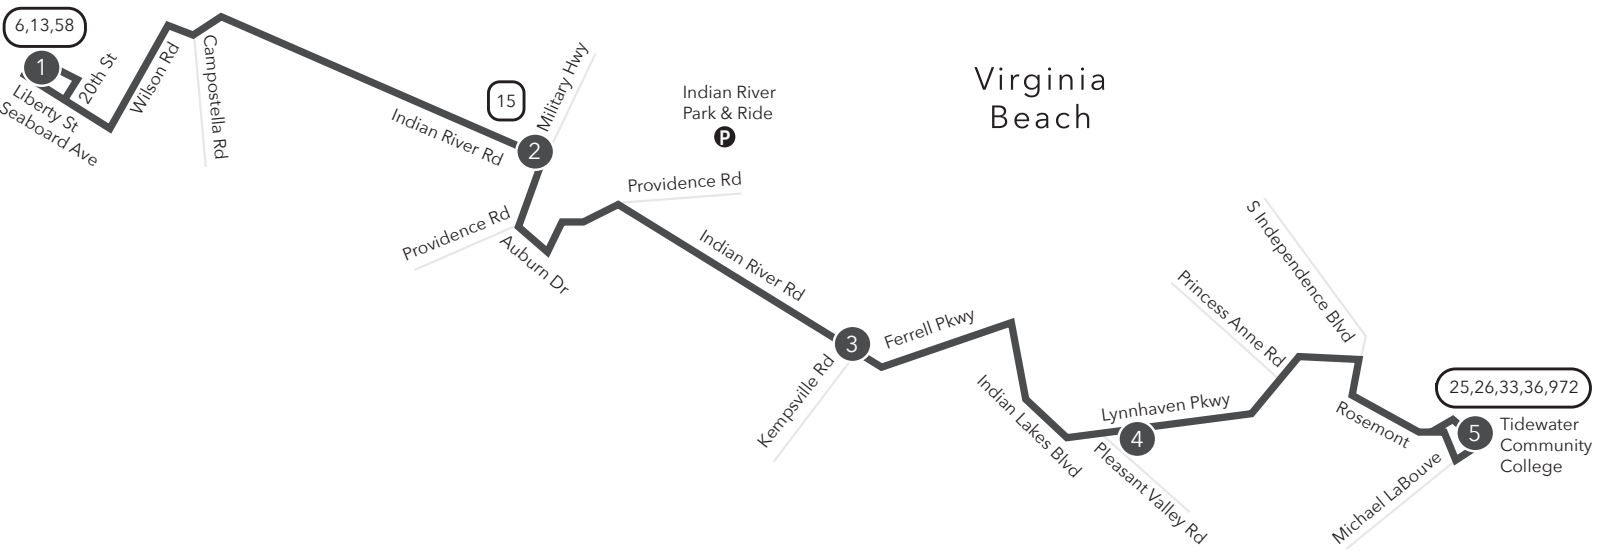

Route 012 South Norfolk / TCC-Virginia Beach

Legend

- Weekday & Saturday
- Streets
- Time Point
- Connecting Bus Routes
- Point of Interest
- Park & Ride

PM times are shaded & in bold.

WEEKDAY & SATURDAY:
From Liberty St & Seaboard Ave to Tidewater Community College, Virginia Beach Campus

1	2	3	4	5
Liberty St Seaboard Ave	Military Hwy Indian River Rd	Indian River Rd Kempsville Rd	Lynnhaven Pkwy Pleasant Valley Rd	Tidewater Community College
5:48	6:02	6:16	6:26	6:37
6:48	7:02	7:16	7:26	7:37
7:48	8:02	8:17	8:28	8:40
8:48	9:03	9:18	9:29	9:41
9:48	10:03	10:17	10:28	10:40
10:48	11:03	11:17	11:28	11:40
11:48	12:03	12:17	12:28	12:40
12:48	1:03	1:17	1:28	1:40
1:48	2:03	2:17	2:28	2:40
2:48	3:03	3:18	3:28	3:41
3:48	4:02	4:19	4:29	4:42
4:48	5:03	5:20	5:30	5:43
5:48	6:03	6:20	6:30	6:43
6:48	7:03	7:20	7:30	7:43
7:48	8:03	8:16	8:25	8:36
8:48	9:02	9:15	9:24	9:35

WEEKDAY & SATURDAY:
From Tidewater Community College, Virginia Beach Campus to Liberty St & Seaboard Ave

5	4	3	2	1
Tidewater Community College	Lynnhaven Pkwy Pleasant Valley Rd	Indian River Rd Kempsville Rd	Military Hwy Indian River Rd	Liberty St Seaboard Ave
6:48	7:03	7:10	7:23	7:37
7:48	8:03	8:10	8:22	8:36
8:48	9:03	9:10	9:23	9:38
9:48	10:03	10:10	10:25	10:40
10:48	11:03	11:10	11:25	11:40
11:48	12:03	12:10	12:25	12:40
12:48	1:03	1:11	1:25	1:41
1:48	2:05	2:13	2:27	2:43
2:48	3:05	3:13	3:27	3:43
3:48	4:05	4:13	4:27	4:43
4:48	5:05	5:14	5:29	5:45
5:48	6:04	6:12	6:26	6:40
6:48	7:03	7:10	7:22	7:36
7:48	8:02	8:09	8:21	8:35
8:48	9:02	9:09	9:21	9:35

Route 012

South Norfolk /
TCC-Virginia Beach

Effective: 10.21.18