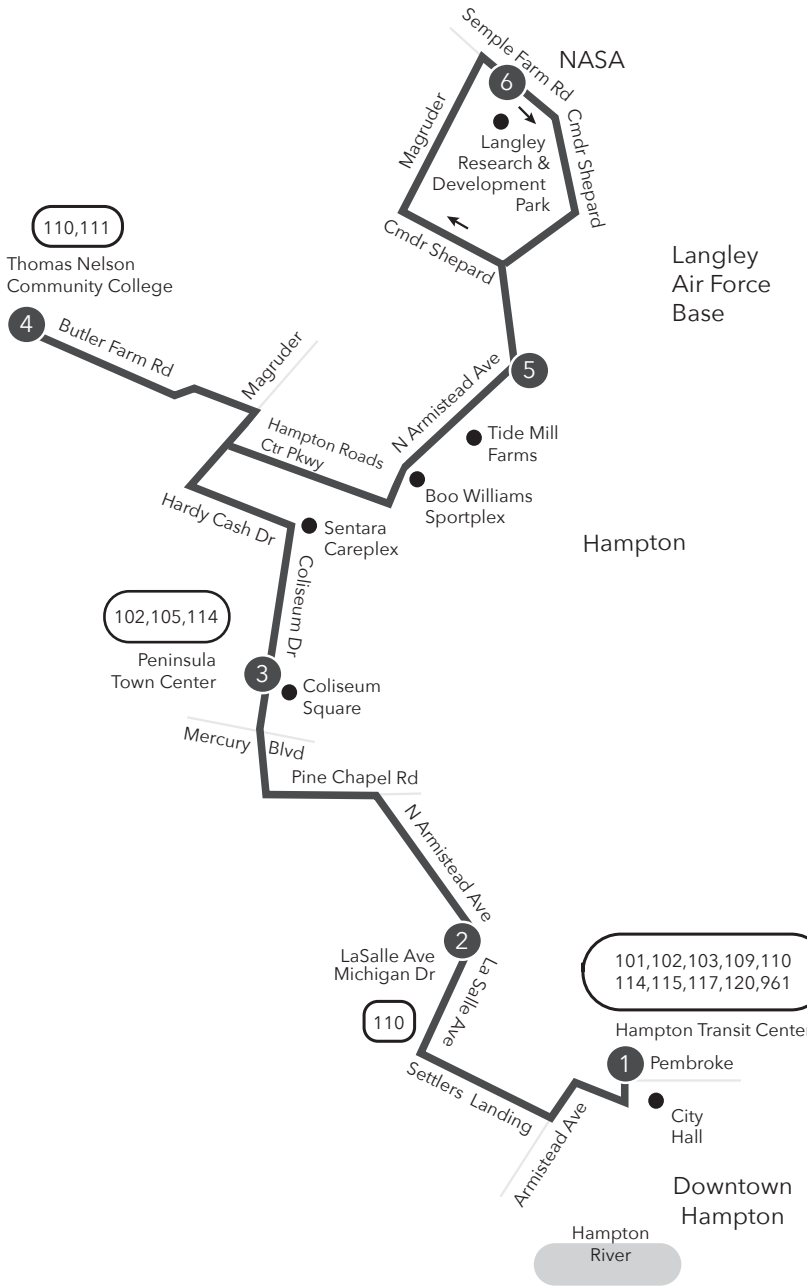

Route 118 Downtown Hampton / Thomas Nelson College / Semple Farm Road

Legend

- Daily Route
- Streets
- Time Point
- Connecting Bus Routes
- Point of Interest

PM times are shaded & in bold.

WEEKDAY & SATURDAY:
From Hampton Transit Center to Coliseum Square to Thomas Nelson Comm. College to Semple Farm Rd

1	2	3	4	5	6
Hampton Transit Ctr	LaSalle Ave Michigan Dr	Peninsula Town Center	Thomas Nelson Comm College	Armistead Ave Sweeney Blvd	Semple Farm Cmdr Shepard Blvd
6:15	6:24	6:35	6:57	7:08	7:14
7:15	7:24	7:35	7:57	8:07	8:13
8:15	8:24	8:35	8:57	9:07	9:13
9:15	9:24	9:35	9:57	10:07	10:13
10:15	10:24	10:35	10:57	11:07	11:13
11:15	11:24	11:35	11:57	12:07	12:13
12:15	12:24	12:35	12:57	1:07	1:13
1:15	1:24	1:35	1:57	2:07	2:13
2:15	2:24	2:35	2:57	3:08	3:14
3:15	3:24	3:35	3:57	4:08	4:14
4:15	4:24	4:35	4:57	5:08	5:14
5:15	5:24	5:35	5:57	6:07	6:13
6:15	6:24	6:35	6:57	7:07	7:13
7:15	7:24	7:35	7:57	8:07	8:13
8:15	8:24	8:35	8:57	9:07	9:13
9:15	9:24	9:35	9:57	10:07	10:13

WEEKDAY & SATURDAY:
From Semple Farm Rd to Thomas Nelson Comm. College to Coliseum Square to Hampton Transit Center

6	5	4	3	2	1
Semple Farm Cmdr Shepard Blvd	Armistead Ave Sweeney Blvd	Thomas Nelson Comm College	Peninsula Town Center	LaSalle Ave Michigan Dr	Hampton Transit Ctr
6:15	6:21	6:31	6:44	6:54	7:02
7:15	7:21	7:31	7:44	7:54	8:02
8:15	8:21	8:31	8:44	8:54	9:02
9:15	9:20	9:29	9:42	9:52	10:00
10:15	10:20	10:29	10:42	10:52	11:00
11:15	11:20	11:29	11:42	11:52	12:00
12:15	12:20	12:29	12:42	12:52	1:00
1:15	1:20	1:29	1:42	1:52	2:00
2:15	2:20	2:29	2:42	2:52	3:00
3:15	3:21	3:31	3:44	3:54	4:02
4:15	4:21	4:31	4:44	4:54	5:02
5:15	5:21	5:31	5:44	5:54	6:02
6:15	6:20	6:29	6:42	6:52	7:00
7:15	7:20	7:29	7:42	7:52	8:00
8:15	8:20	8:29	8:42	8:52	9:00
9:15	9:20	9:29	9:42	9:52	10:00

Route 118

Downtown Hampton / Thomas Nelson College / Semple Farm Road

Effective: 10.21.18