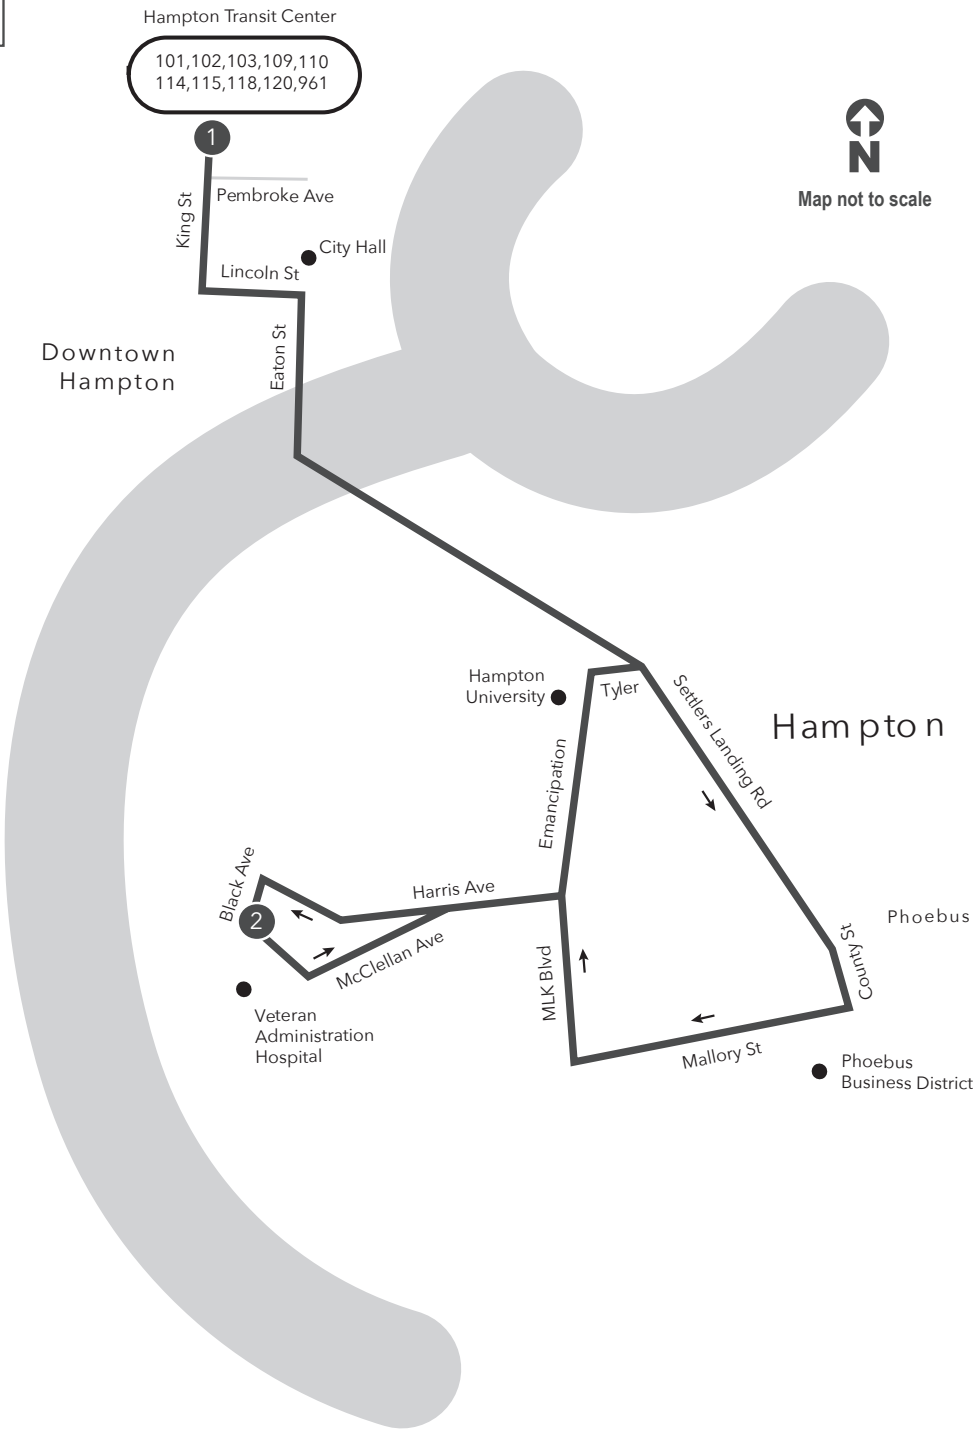

Route 117 Downtown Hampton / VA Hospital

Legend

- Daily Route
- Streets
- Time Point
- Connecting Bus Routes
- Point of Interest

sa = Saturday only
PM times are shaded & in bold.

WEEKDAY: From Hampton Transit Center to Veteran Administration Hospital **WEEKDAY:** From Veteran Administration Hospital to Hampton Transit Center

1	2	2	1
Hampton Transit Center	Veteran Admin Hospital	Veteran Admin Hospital	Hampton Transit Center
6:15	6:27	6:30	6:38
7:15	7:27	7:32	7:40
8:15	8:27	8:30	8:40
9:15	9:27	9:30	9:38
10:15	10:27	10:30	10:38
11:15	11:27	11:30	11:38
12:15	12:27	12:32	12:40
1:15	1:27	1:32	1:40
2:15	2:27	2:32	2:40
3:15	3:30	3:32	3:40
4:15	4:30	4:32	4:40
5:15	5:30	5:32	5:40
6:15	6:27	6:30	6:38
7:15	7:27	7:30	7:38

SATURDAY & SUNDAY: From Hampton Transit Center to Veteran Administration Hospital **SATURDAY & SUNDAY:** From Veteran Administration Hospital to Hampton Transit Center

1	2	2	1
Hampton Transit Center	Veteran Admin Hospital	Veteran Admin Hospital	Hampton Transit Center
8:15	8:27	8:30	8:38
9:15	9:27	9:30	9:38
10:15	10:27	10:30	10:38
11:15	11:27	11:30	11:38
12:15	12:27	12:30	12:38
1:15	1:27	1:30	1:38
2:15	2:27	2:30	2:38
3:15	3:27	3:30	3:38
4:15	4:27	4:30	4:38
5:15	5:27	5:30	5:38
6:15	6:27	6:30	6:38
7:15sa	7:27sa	7:30sa	7:38sa

Route 117

Downtown Hampton /
 Veteran Administration Hospital

Revised: 11.13.17