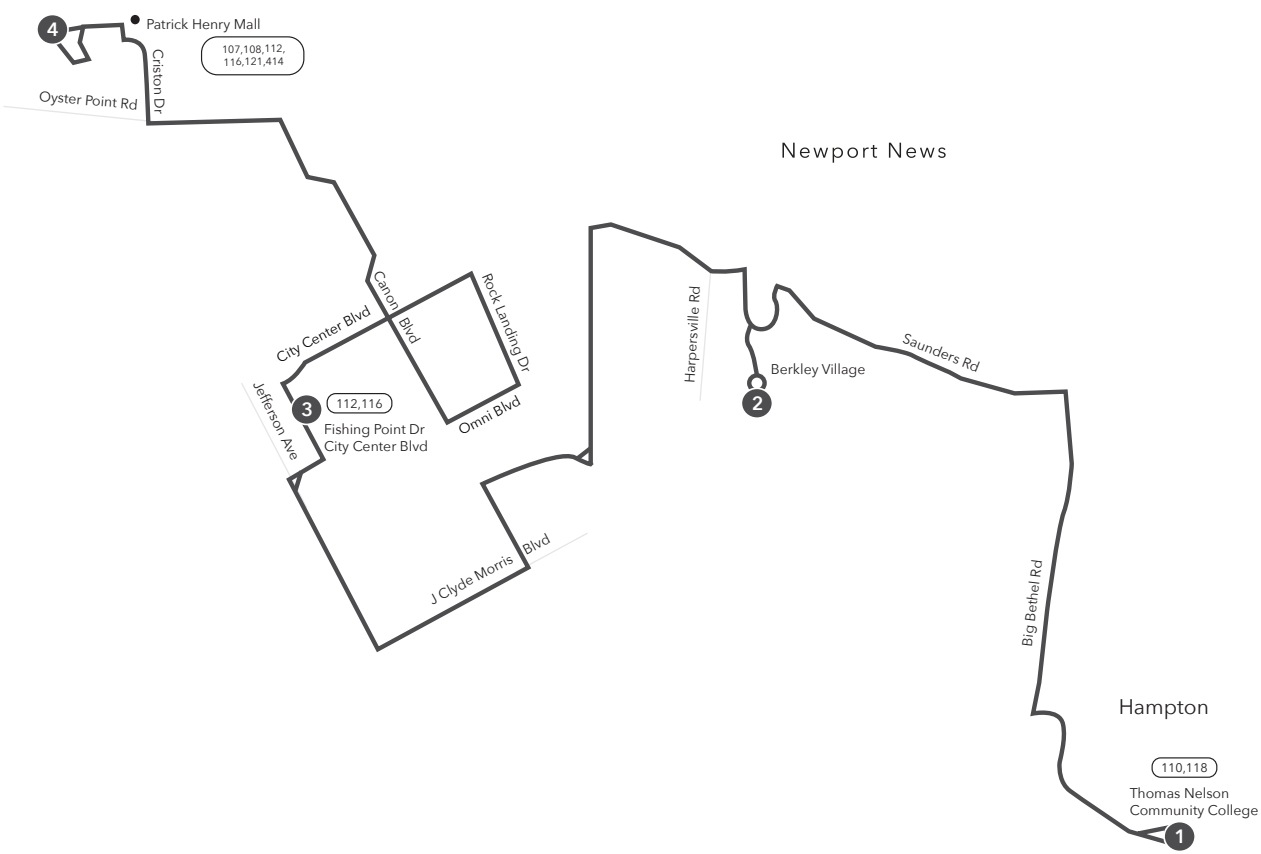

Route 111 Thomas Nelson Community College / Patrick Henry Mall

Legend

- Daily Route
- Streets
- Time Point
- Connecting Bus Routes
- Point of Interest

w - Weekday only
PM times are shaded & in bold.

WEEKDAY & SATURDAY:
From Thomas Nelson Community College to
Patrick Henry Mall

WEEKDAY & SATURDAY:
From Patrick Henry Mall to
Thomas Nelson Community College

1	2	3	4	4	3	2	1
Thomas Nelson Comm College	Berkley Village	City Center Blvd Fishing Point Dr	Patrick Henry Mall	Patrick Henry Mall	City Center Blvd Fishing Point Dr	Berkley Village	Thomas Nelson Comm College
6:54w	7:05w	7:24w	7:41w	7:00	7:17	7:36	7:46
7:53	8:05	8:24	8:41	8:00	8:17	8:36	8:46
8:53	9:05	9:24	9:41	9:00	9:17	9:36	9:46
9:53	10:05	10:24	10:41	10:00	10:17	10:36	10:46
10:53	11:05	11:24	11:41	11:00	11:17	11:36	11:46
11:53	12:05	12:24	12:41	12:00	12:17	12:36	12:46
12:53	1:05	1:24	1:41	1:00	1:17	1:36	1:46
1:55	2:07	2:26	2:43	2:00	2:17	2:36	2:46
2:55	3:07	3:26	3:43	3:00	3:17	3:38	3:49
3:55	4:07	4:26	4:43	4:00	4:17	4:38	4:49
4:55	5:07	5:26	5:43	5:00	5:17	5:38	5:49
5:55	6:07	6:26	6:43	6:00	6:17	6:37	6:52
6:55	7:07	7:26	7:43	7:00	7:15	7:33	7:48
7:55	8:06	8:24	8:40	8:00	8:15	8:33	8:48
8:59	9:09	9:24	9:39	9:00	9:15	9:33	9:48
9:59	10:09	10:24	10:39	10:00w	10:15w	10:33w	10:48w

Route 111

Thomas Nelson Community College/
Patrick Henry Mall

Effective: 10.21.18