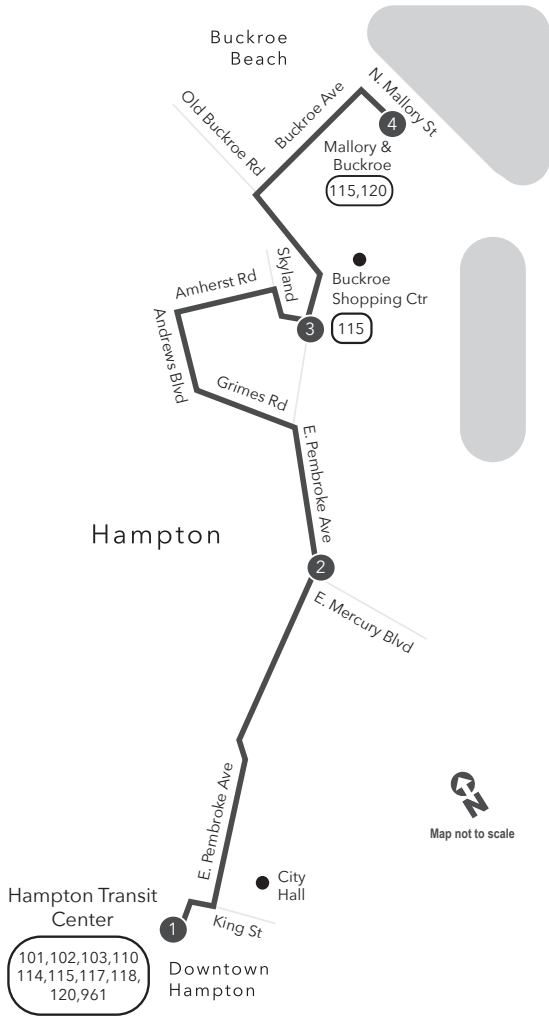

# Route 109 Downtown Hampton / Buckroe

**Legend**

- Daily Route
- Streets
- Time Point
- Connecting Bus Routes
- Point of Interest

PM times are shaded & in bold.

**WEEKDAY:** From Downtown Hampton to Buckroe Beach      **WEEKDAY:** From Buckroe Beach to Downtown Hampton

1	2	3	4	4	3	2	1
Hampton Transit Ctr	E. Pembroke Ave E. Mercury Blvd	Buckroe Shopping Ctr	N. Mallory St Buckroe Ave	N. Mallory St Buckroe Ave	Buckroe Shopping Ctr	E. Pembroke Ave E. Mercury Blvd	Hampton Transit Ctr
7:47	7:52	8:02	8:07	6:51	6:55	7:05	7:10
8:47	8:52	9:02	9:07	7:51	7:55	8:05	8:10
9:47	9:52	10:02	10:07	8:51	8:55	9:05	9:10
10:47	10:52	11:02	11:07	9:51	9:55	10:05	10:10
11:47	11:52	<b>12:02</b>	<b>12:07</b>	10:51	10:55	11:05	11:10
<b>12:47</b>	<b>12:52</b>	<b>1:02</b>	<b>1:07</b>	11:51	11:55	<b>12:05</b>	<b>12:10</b>
<b>1:47</b>	<b>1:52</b>	<b>2:02</b>	<b>2:07</b>	<b>12:51</b>	<b>12:55</b>	<b>1:05</b>	<b>1:10</b>
<b>2:47</b>	<b>2:52</b>	<b>3:02</b>	<b>3:07</b>	<b>1:51</b>	<b>1:55</b>	<b>2:05</b>	<b>2:10</b>
<b>3:47</b>	<b>3:52</b>	<b>4:02</b>	<b>4:07</b>	<b>2:51</b>	<b>2:55</b>	<b>3:05</b>	<b>3:10</b>
<b>4:47</b>	<b>4:52</b>	<b>5:02</b>	<b>5:07</b>	<b>3:51</b>	<b>3:55</b>	<b>4:05</b>	<b>4:10</b>
<b>5:47</b>	<b>5:52</b>	<b>6:02</b>	<b>6:07</b>	<b>4:51</b>	<b>4:55</b>	<b>5:05</b>	<b>5:10</b>
<b>6:47</b>	<b>6:52</b>	<b>7:02</b>	<b>7:07</b>	<b>5:51</b>	<b>5:55</b>	<b>6:05</b>	<b>6:10</b>
<b>7:47</b>	<b>7:52</b>	<b>8:02</b>	<b>8:07</b>	<b>6:51</b>	<b>6:55</b>	<b>7:05</b>	<b>7:10</b>
<b>8:47</b>	<b>8:52</b>	<b>9:02</b>	<b>9:07</b>	<b>7:51</b>	<b>7:55</b>	<b>8:05</b>	<b>8:10</b>
<b>9:47</b>	<b>9:52</b>	<b>10:02</b>	<b>10:07</b>	<b>8:51</b>	<b>8:55</b>	<b>9:05</b>	<b>9:10</b>