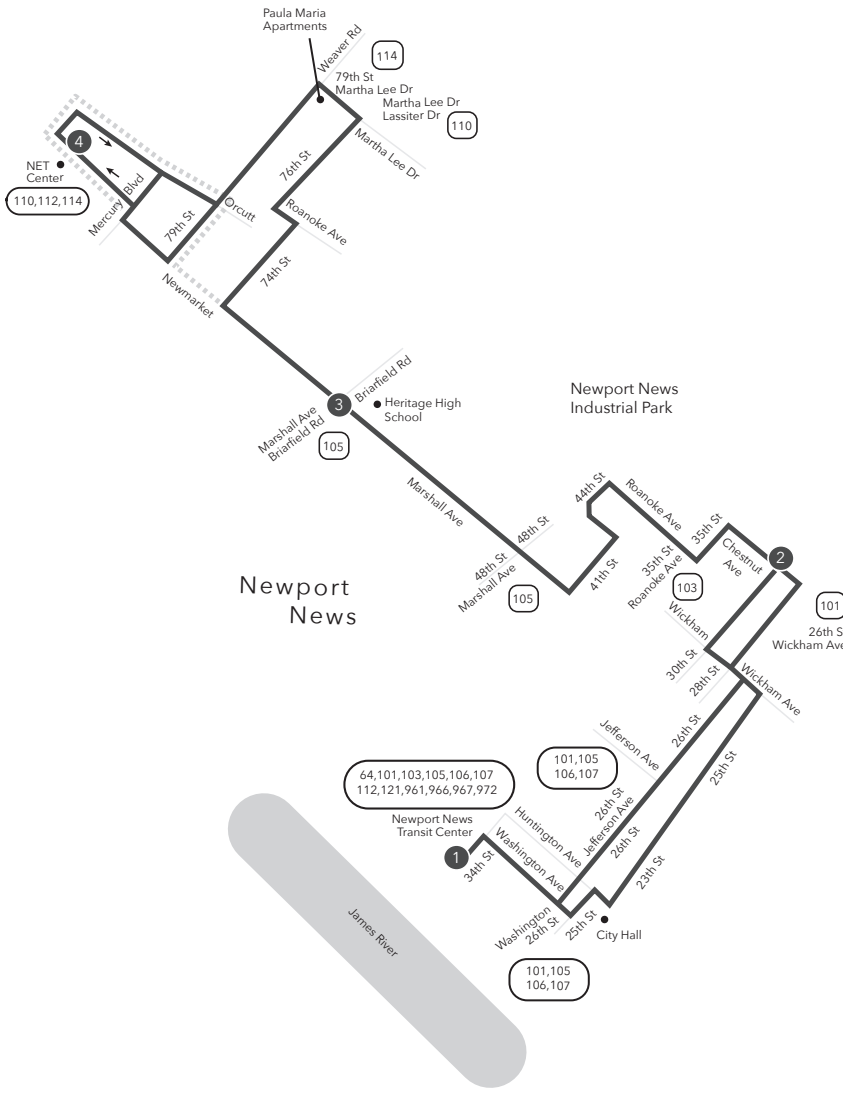

Route 104 Downtown Newport News / Newmarket

Legend

- Weekday-Saturday before 7 p.m.
- After 7 pm & Sunday
- Streets
- Time Point
- Connecting Bus Routes
- Point of Interest

w - Weekdays only
PM times are shaded & in bold.

WEEKDAY-SATURDAY:
From Newport News Transit Center to Net Center

WEEKDAY-SATURDAY:
From Net Center to Newport News Transit Center

1	2	3	4	4	3	2	1
Newport News Transit Center	30th St Chestnut Ave	Marshall Ave Briarfield Rd	Net Center	Net Center	Marshall Ave Briarfield Rd	28th St Chestnut Ave	Newport News Transit Center
5:45	5:56	6:06	6:19	6:00w	6:12w	6:23w	6:31w
6:15	6:26	6:36	6:49	6:30	6:42	6:53	7:01
6:45	6:56	7:06	7:19	7:00	7:12	7:23	7:31
7:15	7:26	7:36	7:49	7:30	7:42	7:53	8:01
7:45	7:56	8:06	8:19	8:00	8:12	8:23	8:31
8:15	8:26	8:36	8:49	8:30	8:42	8:53	9:01
8:45	8:56	9:06	9:19	9:00	9:12	9:23	9:31
9:15	9:26	9:36	9:49	9:30	9:42	9:53	10:01
9:45	9:56	10:06	10:19	10:00	10:12	10:23	10:31
10:15	10:26	10:36	10:49	10:30	10:42	10:53	11:01
10:45	10:56	11:06	11:19	11:00	11:12	11:23	11:31
11:15	11:26	11:36	11:49	11:30	11:42	11:53	12:01
11:45	11:56	12:06	12:19	12:00	12:12	12:23	12:31
12:15	12:26	12:36	12:49	12:30	12:42	12:53	1:01
12:45	12:56	1:06	1:19	1:00	1:12	1:23	1:31
1:15	1:26	1:36	1:49	1:30	1:42	1:53	2:01
1:45	1:56	2:06	2:19	2:00	2:12	2:23	2:31
2:15	2:26	2:36	2:49	2:30	2:42	2:53	3:01
2:45	2:56	3:08	3:23	3:00	3:15	3:27	3:35
3:15	3:27	3:40	3:55	3:30	3:45	3:57	4:05
3:45	3:57	4:10	4:25	4:00	4:15	4:27	4:35
4:15	4:27	4:40	4:55	4:30	4:45	4:57	5:05
4:45	4:57	5:10	5:25	5:00	5:15	5:27	5:35
5:15	5:27	5:40	5:55	5:30	5:45	5:57	6:05
5:45	5:57	6:10	6:25	6:00	6:15	6:27	6:35
6:15	6:27	6:40	6:55	6:30	6:45	6:57	7:05
6:45	6:57	7:10	7:25	7:00	7:15	7:27	7:35
7:15	7:25	7:34	7:42	7:30	7:45	7:57	8:05
7:45	7:55	8:04	8:12	8:15	8:24	8:33	8:41
8:45	8:55	9:04	9:12	9:15	9:24	9:33	9:41
9:45	9:55	10:04	10:12	10:15	10:24	10:33	10:41

Route 104

Downtown Newport News / Newmarket

Effective: 10.21.18