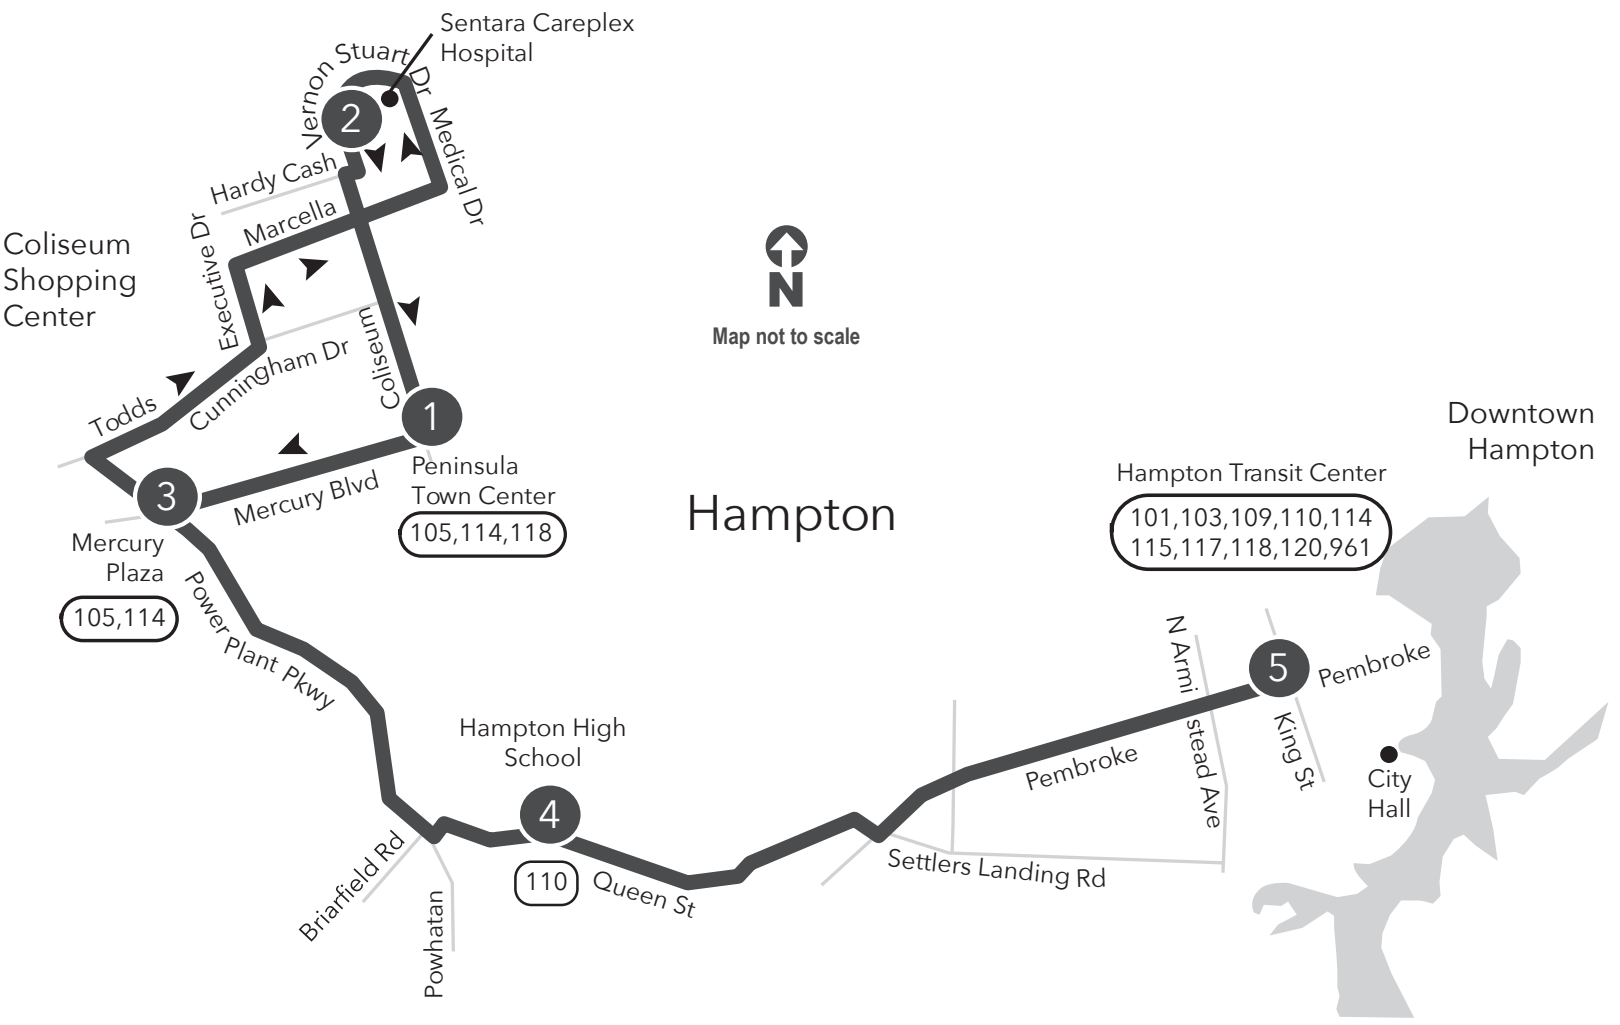

# Route 102 Downtown Hampton / Queen Street / Peninsula Town Center

**Legend**

- Daily
- Streets
- Time Point
- Connecting Bus Routes
- Point of Interest

w - Weekdays only  
PM times are shaded & in bold.

**WEEKDAYS-SATURDAYS:**  
From Downtown Hampton to Hampton High School to Peninsula Town Ctr

**WEEKDAYS-SATURDAYS:**  
From Peninsula Town Ctr to Hampton High School to Downtown Hampton

5	4	3	2	1	1	3	4	5
Hampton Transit Center	Hampton High School	Mercury Plaza	Sentara Careplex Hospital	Peninsula Town Center	Peninsula Town Center	Mercury Plaza	Hampton High School	Hampton Transit Center
6:19w	6:26w	6:30w	6:44w	6:48w	6:52w	6:55w	7:00w	7:10w
7:19	7:26	7:30	7:44	7:48	7:52	7:55	8:00	8:10
8:19	8:26	8:30	8:44	8:48	8:52	8:55	9:00	9:08
9:19	9:26	9:30	9:44	9:48	9:52	9:55	10:00	10:08
10:19	10:26	10:30	10:44	10:48	10:52	10:55	11:00	11:08
11:19	11:26	11:30	11:44	11:48	11:52	11:55	<b>12:00</b>	<b>12:08</b>
<b>12:19</b>	<b>12:26</b>	<b>12:30</b>	<b>12:44</b>	<b>12:48</b>	<b>12:52</b>	<b>12:55</b>	<b>1:00</b>	<b>1:08</b>
<b>1:19</b>	<b>1:26</b>	<b>1:30</b>	<b>1:44</b>	<b>1:48</b>	<b>1:52</b>	<b>1:55</b>	<b>2:00</b>	<b>2:08</b>
<b>2:19</b>	<b>2:26</b>	<b>2:30</b>	<b>2:44</b>	<b>2:48</b>	<b>2:52</b>	<b>2:55</b>	<b>3:00</b>	<b>3:10</b>
<b>3:19</b>	<b>3:26</b>	<b>3:30</b>	<b>3:44</b>	<b>3:48</b>	<b>3:52</b>	<b>3:55</b>	<b>4:00</b>	<b>4:10</b>
<b>4:19</b>	<b>4:26</b>	<b>4:30</b>	<b>4:44</b>	<b>4:48</b>	<b>4:52</b>	<b>4:55</b>	<b>5:00</b>	<b>5:10</b>
<b>5:19</b>	<b>5:26</b>	<b>5:30</b>	<b>5:44</b>	<b>5:48</b>	<b>5:52</b>	<b>5:55</b>	<b>6:00</b>	<b>6:10</b>
<b>6:19</b>	<b>6:26</b>	<b>6:30</b>	<b>6:44</b>	<b>6:48</b>	<b>6:52</b>	<b>6:55</b>	<b>7:00</b>	<b>7:10</b>
<b>7:19w</b>	<b>7:26w</b>	<b>7:30w</b>	<b>7:44w</b>	<b>7:48w</b>	<b>7:52w</b>	<b>7:55w</b>	<b>8:00w</b>	<b>8:10w</b>

# Route 102

Downtown Hampton /  
Queen Street / Peninsula Town Ctr