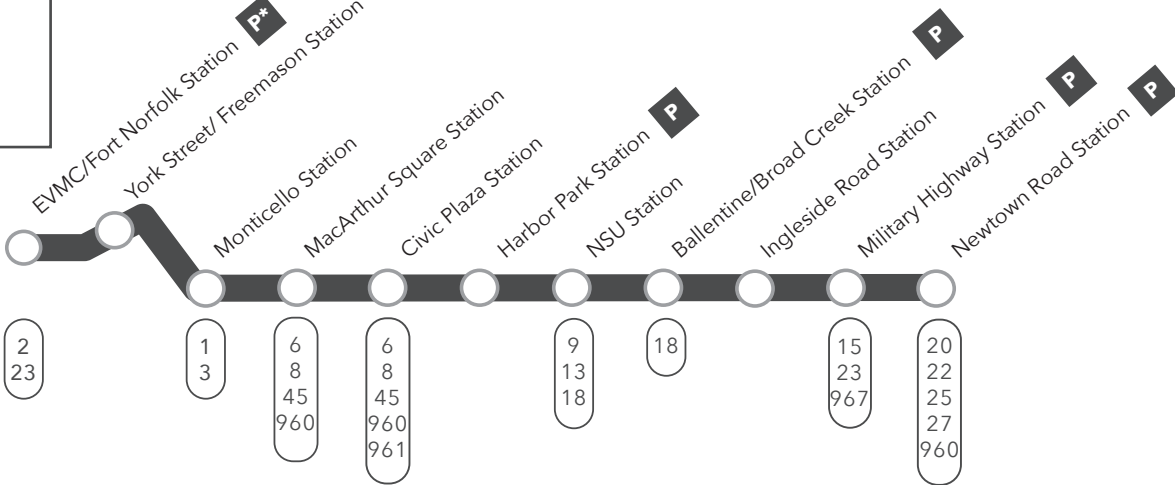

Route 800 EVMC/Fort Norfolk Station to Newtown Road Station

Effective: 03.23.18

Legend

- Light Rail Route
- Light Rail Station
- Park-n-Ride Lot
- Park-n-Ride Lot
Mon-Fri 6 pm-11:59 pm
Sat-Sun until 11:59 pm
- Bus Route