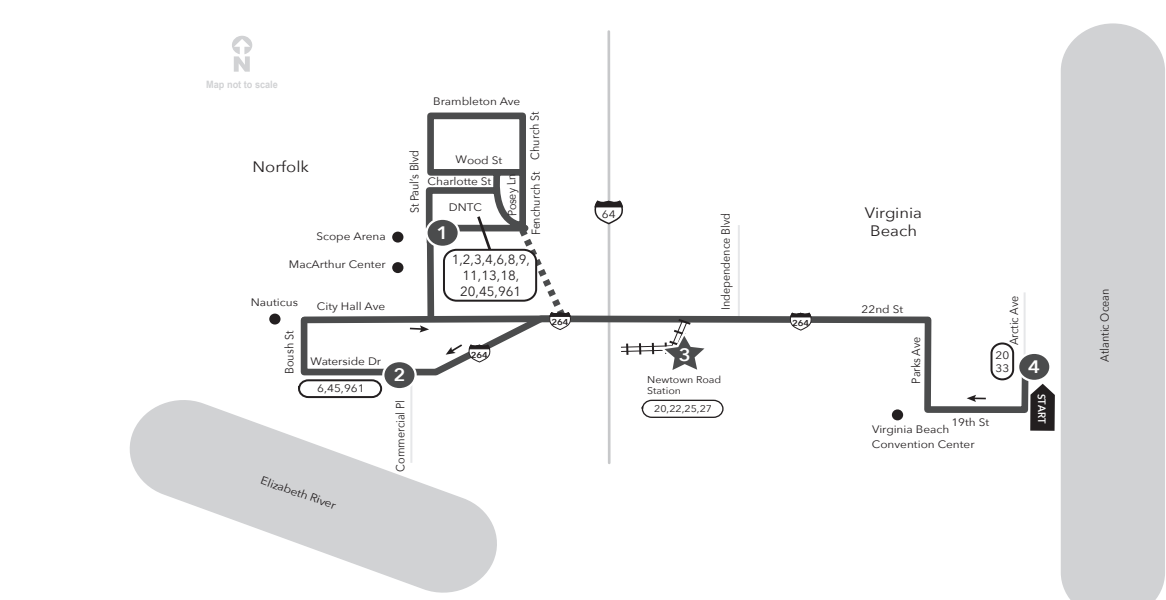

PM times are in bold.

MAX 960 From Virginia Beach to Norfolk

4	3	2	1	4	3	2	1
Arctic Ave 19th St	Newtown Rd Station	Waterside Dr Commercial Pl	Downtown Norfolk Transit Center	Arctic Ave 19th St	Newtown Rd Station	Waterside Dr Commercial Pl	Downtown Norfolk Transit Center

Monday - Friday Service

5:35	5:54	6:07	6:18
6:35	6:55	7:08	7:19
7:35	7:55	8:08	8:19
8:35	8:55	9:08	9:19
9:35	9:55	10:08	10:19
10:35	10:55	11:08	11:19
11:35	11:55	12:08	12:19
12:35	12:55	1:08	1:19
1:35	1:55	2:08	2:19
2:35	2:55	—	3:14
3:35	3:57	—	4:16
4:35	4:58	—	5:18
5:35	5:58	—	6:17
6:35	6:56	—	7:15
7:35	7:55	—	8:14

Saturday Service

6:30	6:49	7:01	7:11
7:30	7:49	8:01	8:11
8:30	8:49	9:01	9:11
9:30	9:49	10:01	10:12
10:30	10:50	11:03	11:14
11:30	11:50	12:03	12:14
12:30	12:50	1:03	1:14
1:28	1:48	2:01	2:12
2:35	2:57	—	3:16
3:35	3:57	—	4:16
4:35	4:57	—	5:17
5:35	5:57	—	6:16
6:35	6:56	—	7:15
7:35	7:55	—	8:14

4	3	2	1
Arctic Ave 19th St	Newtown Rd Station	Waterside Dr Commercial Pl	Downtown Norfolk Transit Center

Sunday Service

8:00	8:19	8:31	8:41
9:00	9:19	9:31	9:41
10:00	10:20	10:33	10:44
11:00	11:20	11:33	11:44
12:00	12:20	12:33	12:44
1:00	1:20	1:33	1:44
2:00	2:20	2:33	2:44
3:00	3:22	—	3:41
4:00	4:22	—	4:42
5:00	5:22	—	5:42
6:00	6:21	—	6:40
7:00	7:20	—	7:39
8:00	8:20	—	8:39

Effective: 05.05.20

Virginia Beach
Norfolk

MAX Route 960