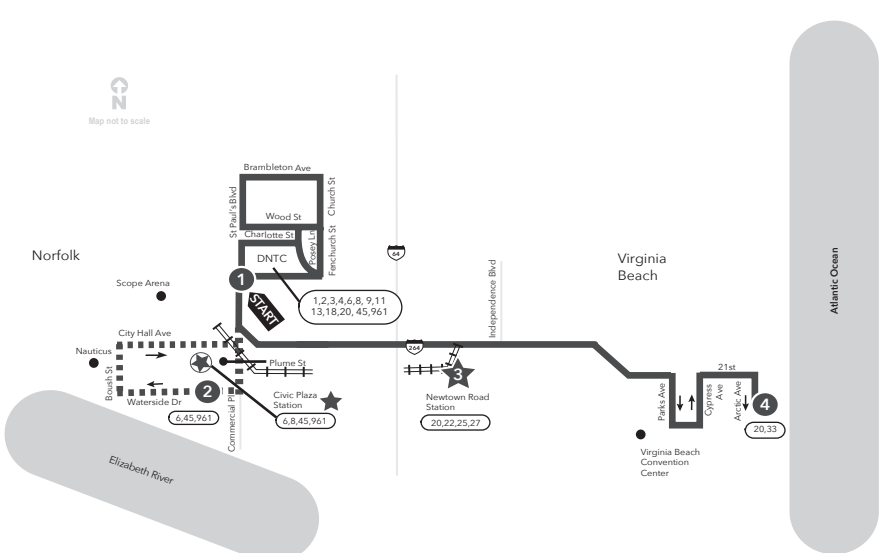

MAX Route 960 Norfolk to Virginia Beach

Legend

- Daily
- Time Point
- Streets
- Connecting Bus Routes
- Point of Interest
- Light Rail Station
- Light Rail Connection
- After 3 pm
- The Tide

PM times are in bold.

Downtown stops after 3 P.M. include:
Civic Plaza Station Waterside & Commercial, and City Hall Ave & Bank St

MAX 960 From Norfolk to Virginia Beach

1	2	3	4	1	2	3	4
Downtown Norfolk Transit Center	Waterside Dr Commercial Pl	Newtown Rd Station	Arctic Ave 19th St	Downtown Norfolk Transit Center	Waterside Dr Commercial Pl	Newtown Rd Station	Arctic Ave 19th St

4	3	2	1
Arctic Ave 19th St	Newtown Rd Station	Waterside Dr Commercial Pl	Downtown Norfolk Transit Center

Sunday Service

8:00	8:19	8:31	8:41
9:00	9:19	9:31	9:41
10:00	10:20	10:33	10:44
11:00	11:20	11:33	11:44
12:00	12:20	12:33	12:44
1:00	1:20	1:33	1:44
2:00	2:20	2:33	2:44
3:00	3:22	—	3:41
4:00	4:22	—	4:42
5:00	5:22	—	5:42
6:00	6:21	—	6:40
7:00	7:20	—	7:39
8:00	8:20	—	8:39

Effective: 05.05.20

Virginia Beach
Norfolk

MAX Route 960