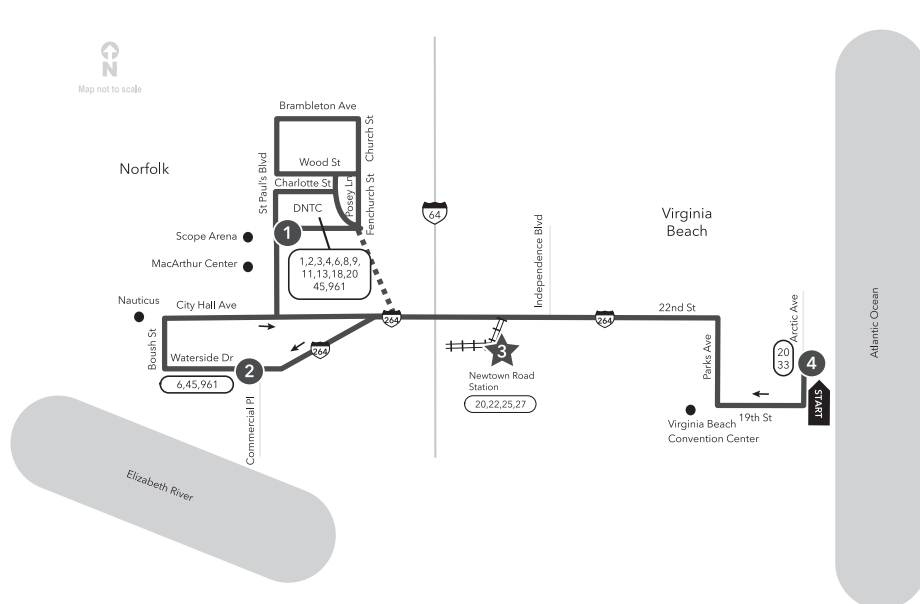

1	2	3	4
Downtown Norfolk Transit Center	Waterside Dr Commercial Pl	Newtown Rd Station	Arctic Ave 19th St

Sunday Service

7:50	—	8:05	8:26
8:00	—	8:15	8:36
9:00	—	9:15	9:36
10:00	—	10:15	10:37
11:00	—	11:15	11:37
12:00	—	12:15	12:37
1:00	—	1:15	1:37
2:00	—	2:15	2:37
3:00	3:07	3:25	3:47
4:00	4:07	4:25	4:47
5:00	5:07	5:25	5:47
6:00	6:07	6:25	6:46
7:00	7:06	7:24	7:44
8:00	8:06	8:24	8:44

MAX ROUTE 960 Virginia Beach to Norfolk

Legend

- Daily
- Time Point
- Streets
- Connecting Bus Routes
- Point of Interest
- Light Rail Station
- Light Rail Connection
- After 3 pm
- The Tide

PM times are in bold.

MAX 960 From Virginia Beach to Norfolk

4	3	2	1	4	3	2	1
Arctic Ave 19th St	Waterside Dr Commercial Pl	Newtown Rd Station	Downtown Norfolk Transit Center	Arctic Ave 19th St	Waterside Dr Commercial Pl	Newtown Rd Station	Downtown Norfolk Transit Center

4	3	2	1
Arctic Ave 19th St	Waterside Dr Commercial Pl	Newtown Rd Station	Downtown Norfolk Transit Center

Sunday Service

8:00	8:19	8:31	8:41
9:00	9:19	9:31	9:41
10:00	10:20	10:33	10:44
11:00	11:20	11:33	11:44
12:00	12:20	12:33	12:44
1:00	1:20	1:33	1:44
2:00	2:20	2:33	2:44
3:00	3:22	—	3:41
4:00	4:22	—	4:42
5:00	5:22	—	5:42
6:00	6:21	—	6:40
7:00	7:20	—	7:39
8:00	8:20	—	8:39