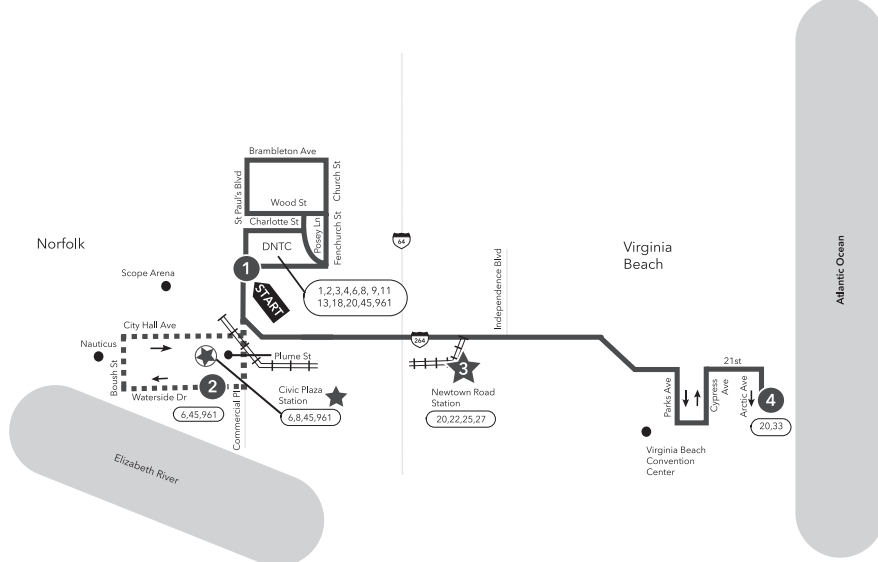

MAX Route 960 Norfolk to Virginia Beach

Legend

- Daily
- Time Point
- Streets
- Connecting Bus Routes
- Point of Interest
- Light Rail Station
- Light Rail Connection
- After 3 pm
- The Tide

PM times are in bold.

Downtown stops after 3 P.M. include:
Civic Plaza Station Waterside & Commercial, and City Hall Ave & Bank St

MAX 960 From Norfolk to Virginia Beach

1	2	3	4	1	2	3	4
Downtown Norfolk Transit Center	Waterside Dr Commercial Pl	Newtown Rd Station	Arctic Ave 19th St	Downtown Norfolk Transit Center	Waterside Dr Commercial Pl	Newtown Rd Station	Arctic Ave 19th St

1	2	3	4
Downtown Norfolk Transit Center	Waterside Dr Commercial Pl	Newtown Rd Station	Arctic Ave 19th St

Sunday Service

7:50	—	8:05	8:26
8:00	—	8:15	8:36
9:00	—	9:15	9:36
10:00	—	10:15	10:37
11:00	—	11:15	11:37
12:00	—	12:15	12:37
1:00	—	1:15	1:37
2:00	—	2:15	2:37
3:00	3:07	3:25	3:47
4:00	4:07	4:25	4:47
5:00	5:07	5:25	5:47
6:00	6:07	6:25	6:46
7:00	7:06	7:24	7:44
8:00	8:06	8:24	8:44

4	3	2	1
Arctic Ave 19th St	Waterside Dr Commercial Pl	Newtown Rd Station	Downtown Norfolk Transit Center

Sunday Service

8:00	8:19	8:31	8:41
9:00	9:19	9:31	9:41
10:00	10:20	10:33	10:44
11:00	11:20	11:33	11:44
12:00	12:20	12:33	12:44
1:00	1:20	1:33	1:44
2:00	2:20	2:33	2:44
3:00	3:22	—	3:41
4:00	4:22	—	4:42
5:00	5:22	—	5:42
6:00	6:21	—	6:40
7:00	7:20	—	7:39
8:00	8:20	—	8:39