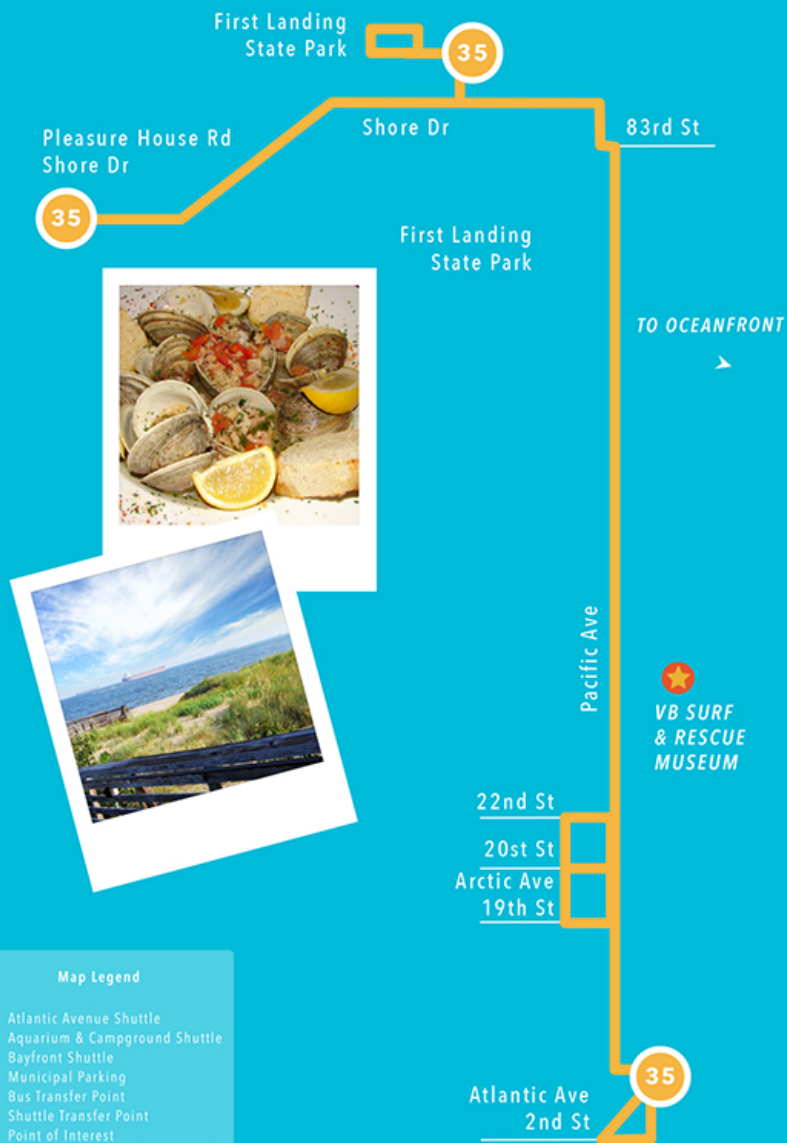

BAYFRONT SHUTTLE

Map Legend

- Atlantic Avenue Shuttle
- Aquarium & Campground Shuttle
- Bayfront Shuttle
- Municipal Parking
- Bus Transfer Point
- Shuttle Transfer Point
- Point of Interest
- Sunstations (Farecard Retailers)