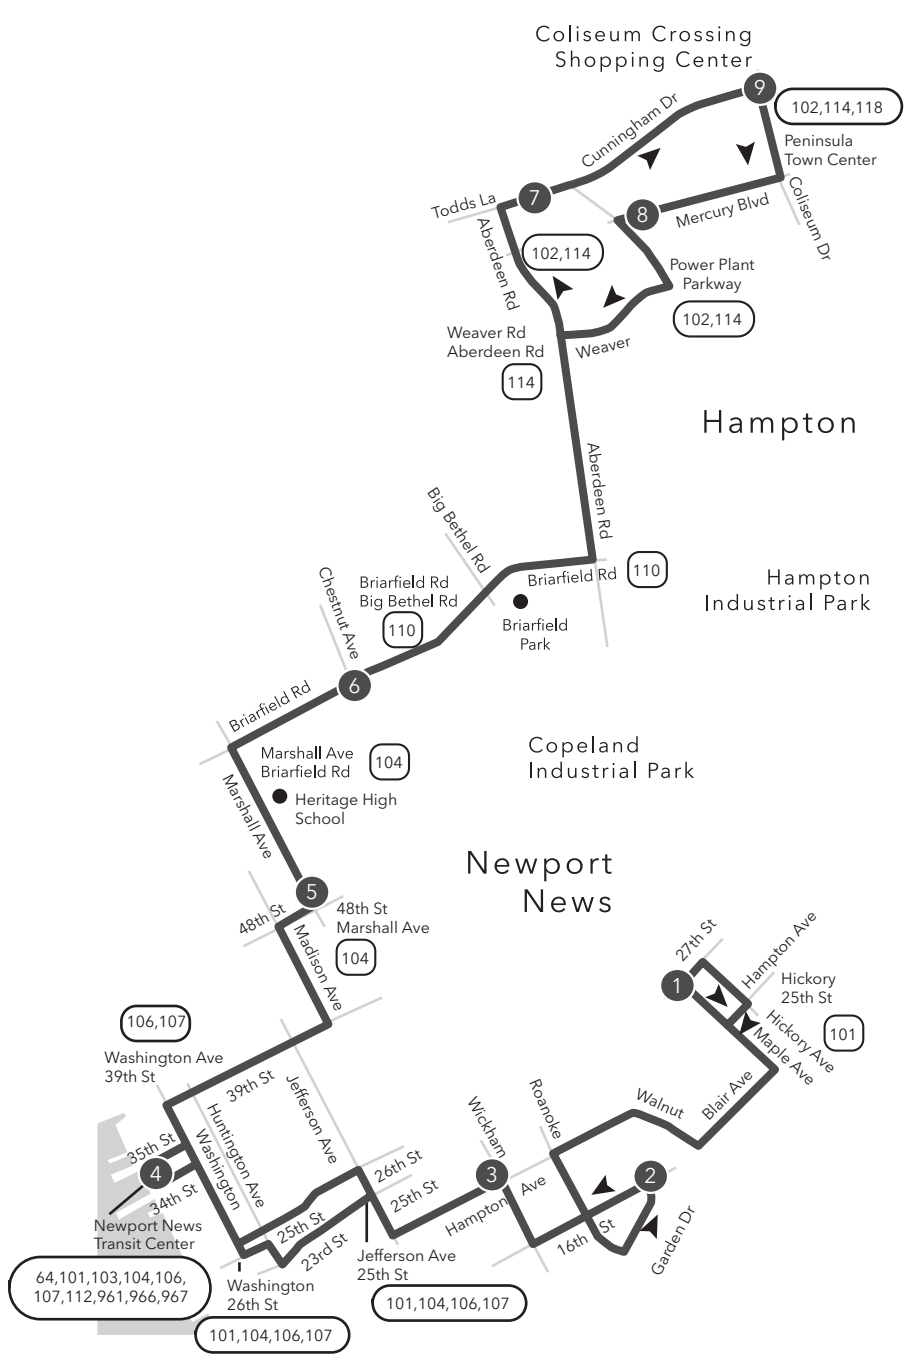

ROUTE 105 Maple Ave & 27th St / Peninsula Town Center

Revised: July 19, 2015

Legend

- Daily Route
- Streets
- Time Point
- Connecting Bus Routes
- Point of Interest

Map not to scale

w - Weekdays only
PM times are shaded & in bold.

SUNDAY: From Maple Ave to Downtown Newport News to Peninsula Town Center

SUNDAY: From Peninsula Town Center to Downtown Newport News to Maple Ave

1	2	3	4	5	6	7	9	9	8	6	5	4	3	2	1
27th St Maple Ave	16th St Garden Dr	Hampton Ave Wickham Ave	Newport News Transit Center	48th St Marshall Ave	Briarfield Rd Chestnut Ave	Todds Lane	Peninsula Town Center	Peninsula Town Center	Mercury Plaza	Briarfield Rd Chestnut Ave	48th St Marshall Ave	Newport News Transit Center	Hampton Ave Wickham Ave	16th St Garden Dr	27th St Maple Ave
8:15	8:28	8:31	8:45	8:52	8:56	9:03	9:10	9:15	9:20	9:28	9:34	9:45	9:56	10:00	10:13
9:15	9:28	9:31	9:45	9:52	9:56	10:03	10:10	10:15	10:20	10:28	10:34	10:45	10:56	11:00	11:13
10:15	10:28	10:31	10:45	10:52	10:56	11:03	11:10	11:15	11:20	11:28	11:34	11:45	11:56	12:00	12:13
11:15	11:28	11:31	11:45	11:52	11:56	12:03	12:10	12:15	12:20	12:28	12:34	12:45	12:56	1:00	1:13
12:15	12:28	12:31	12:45	12:52	12:56	1:03	1:10	1:15	1:20	1:28	1:34	1:45	1:56	2:00	2:13
1:15	1:28	1:31	1:45	1:52	1:56	2:03	2:10	2:15	2:20	2:28	2:34	2:45	2:56	3:00	3:13
2:15	2:28	2:31	2:45	2:52	2:56	3:03	3:10	3:15	3:20	3:28	3:34	3:45	3:56	4:00	4:13
3:15	3:28	3:31	3:45	3:52	3:56	4:03	4:10	4:15	4:20	4:28	4:34	4:45	4:56	5:00	5:13
4:15	4:28	4:31	4:45	4:52	4:56	5:03	5:10	5:15	5:20	5:28	5:34	5:45	5:56	6:00	6:13
5:15	5:28	5:31	5:45	5:52	5:56	6:03	6:10	6:15	6:20	6:28	6:34	6:45	6:56	7:00	7:13
6:15	6:28	6:31	6:45	6:52	6:56	7:03	7:10	7:15	7:20	7:28	7:34	7:45	7:56	8:00	8:13