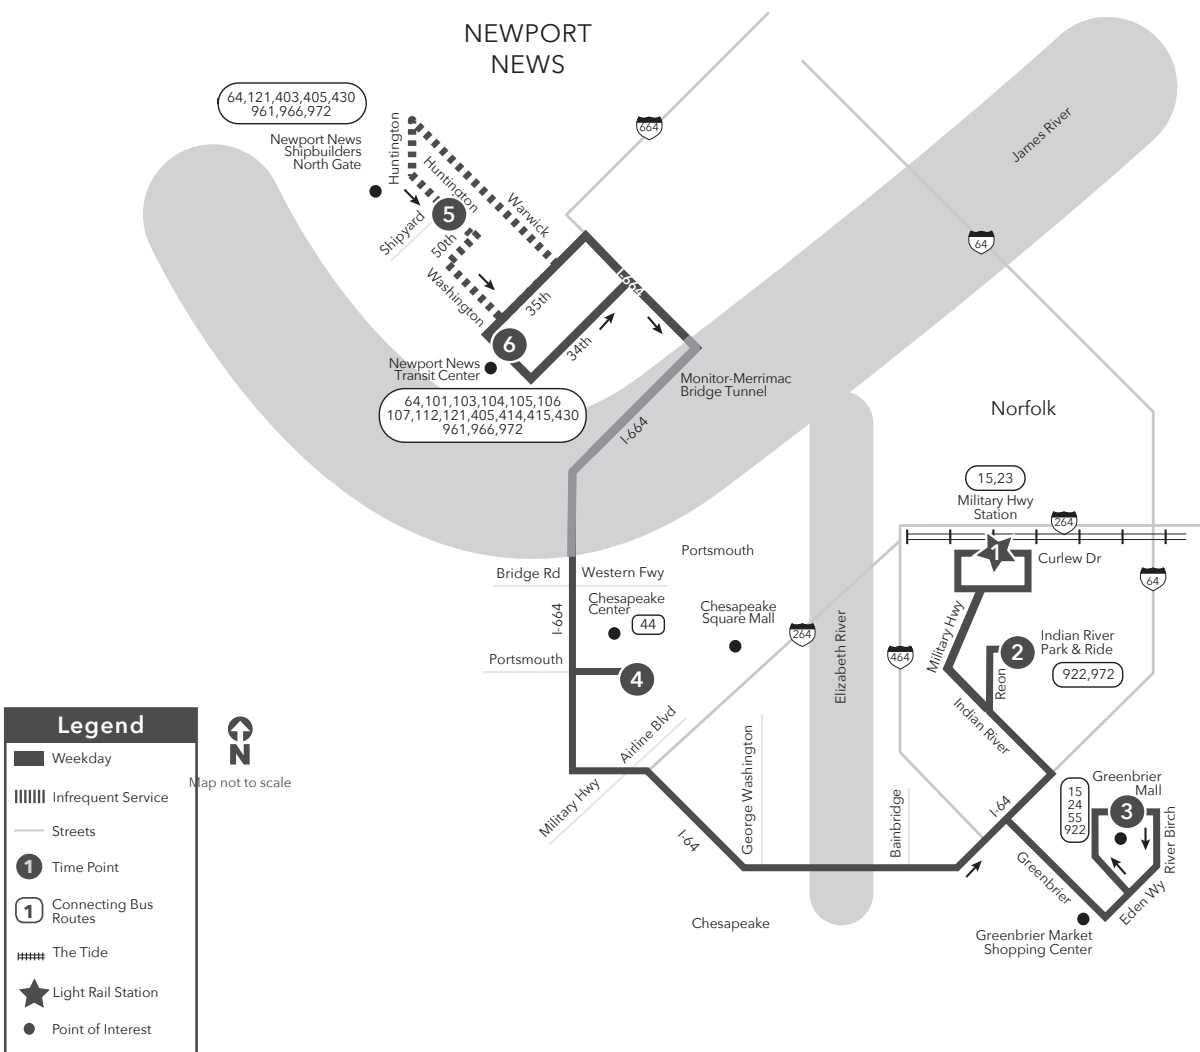

MAX ROUTE 967 MILITARY HWY STATION TO NEWPORT NEWS TRANSIT CTR

This route does not operate on Saturday or Sunday. PM times are shaded & in bold.

MONDAY-FRIDAY:
From Military Hwy Station to Newport News Transit Center

| 1 Military Hwy Station | 2 Indian River Park & Ride | 3 Greenbrier Mall Park & Ride | 4 Chesapeake Center | 5 N. N. Shipbuilders North Gate | 6 Newport News Transit Center |
|---------------------------|-------------------------------|----------------------------------|------------------------|------------------------------------|----------------------------------|
| 4:25 | 4:35 | 4:47 | 5:09 | 5:27 | 5:37 |
| 4:45 | 4:55 | 5:07 | 5:29 | 5:47 | 5:57 |
| 5:00 | 5:10 | 5:22 | 5:44 | 6:02 | 6:12 |
| 5:10 | 5:20 | 5:31 | 5:54 | — | 6:11 |
| 5:43 | 5:53 | 6:04 | 6:27 | — | 6:44 |
| 6:08 | 6:21 | 6:31 | 6:53 | — | 7:09 |

MAX ROUTE 967 NEWPORT NEWS TRANSIT CTR TO MILITARY HWY STATION

PM times are shaded & in bold.

MONDAY-FRIDAY:
From Newport News Transit Center to Military Hwy Station

| 5 N. N. Shipbuilders North Gate | 6 Newport News Transit Center | 4 Chesapeake Center | 3 Greenbrier Mall Park & Ride | 2 Indian River Park & Ride | 1 Military Hwy Station |
|------------------------------------|----------------------------------|------------------------|----------------------------------|-------------------------------|---------------------------|
| — | 3:00 | 3:20 | 3:45 | 3:55 | 4:09 |
| 3:30 | 3:40 | 4:00 | 4:25 | 4:35 | 4:49 |
| 3:40 | 3:50 | 4:10 | 4:35 | 4:45 | 4:59 |
| 3:40 | — | 4:10 | — | — | — |
| 3:50 | 4:00 | 4:20 | 4:45 | 4:55 | 5:09 |
| — | 4:30 | 4:50 | 5:15 | 5:25 | 5:39 |
| — | 5:15 | 5:35 | 6:00 | 6:10 | 6:24 |