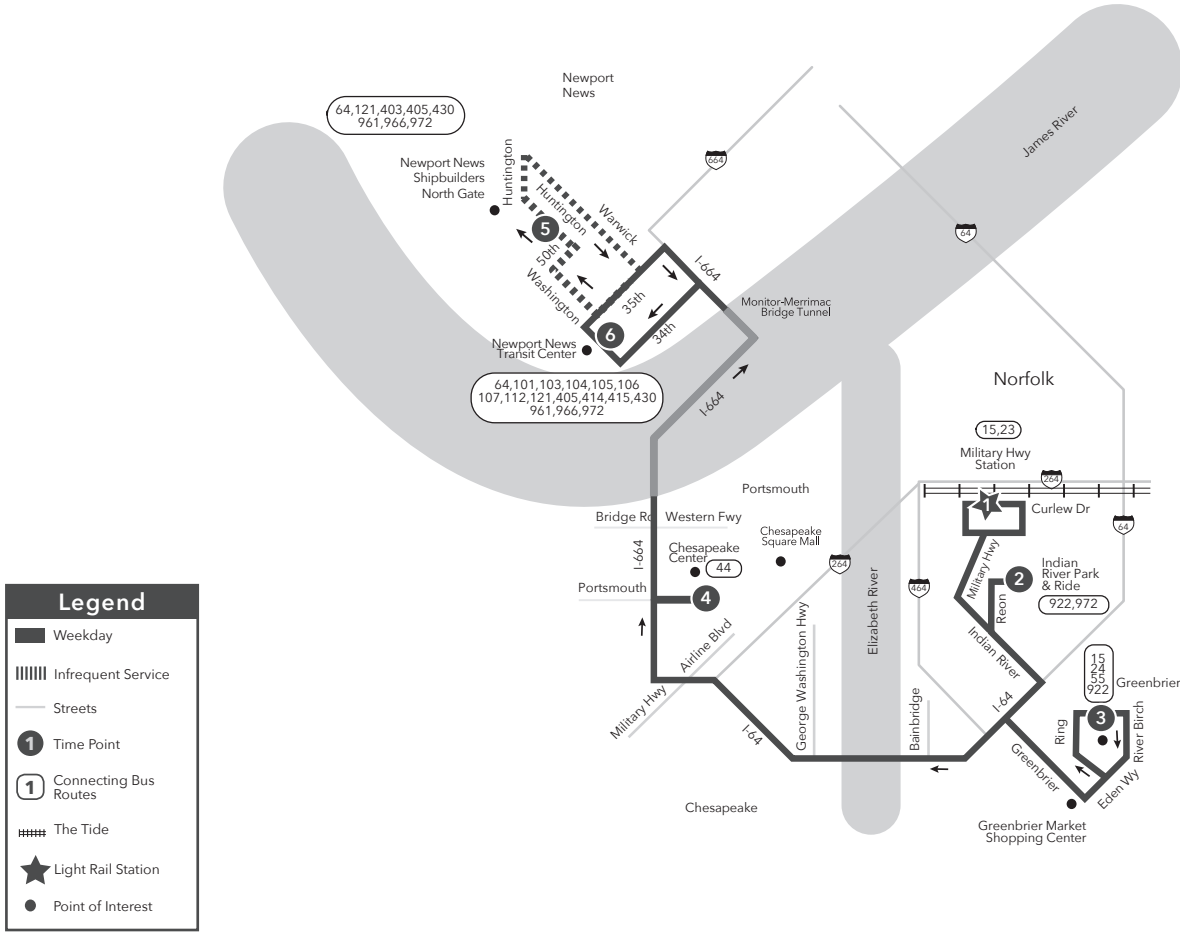

MAX ROUTE 967 MILITARY HWY STATION TO NEWPORT NEWS TRANSIT CTR

This route does not operate on Saturday or Sunday. PM times are shaded & in bold.

MONDAY-FRIDAY:
From Military Hwy Station to Newport News Transit Center

| 1 Military Hwy Station | 2 Indian River Park & Ride | 3 Greenbrier Mall Park & Ride | 4 Chesapeake Center | 5 N. N. Shipbuilders North Gate | 6 Newport News Transit Center |
|---------------------------|-------------------------------|----------------------------------|------------------------|------------------------------------|----------------------------------|
| 4:25 | 4:35 | 4:47 | 5:09 | 5:27 | 5:37 |
| 4:45 | 4:55 | 5:07 | 5:29 | 5:47 | 5:57 |
| 5:00 | 5:10 | 5:22 | 5:44 | 6:02 | 6:12 |
| 5:10 | 5:20 | 5:31 | 5:54 | — | 6:11 |
| 5:43 | 5:53 | 6:04 | 6:27 | — | 6:44 |
| 6:08 | 6:21 | 6:31 | 6:53 | — | 7:09 |

MAX ROUTE 967 NEWPORT NEWS TRANSIT CTR TO MILITARY HWY STATION

PM times are shaded & in bold.

MONDAY-FRIDAY:
From Newport News Transit Center to Military Hwy Station

| 5 N. N. Shipbuilders North Gate | 6 Newport News Transit Center | 4 Chesapeake Center | 3 Greenbrier Mall Park & Ride | 2 Indian River Park & Ride | 1 Military Hwy Station |
|------------------------------------|----------------------------------|------------------------|----------------------------------|-------------------------------|---------------------------|
| — | 3:00 | 3:20 | 3:45 | 3:55 | 4:09 |
| 3:30 | 3:40 | 4:00 | 4:25 | 4:35 | 4:49 |
| 3:40 | 3:50 | 4:10 | 4:35 | 4:45 | 4:59 |
| 3:40 | — | 4:10 | — | — | — |
| 3:50 | 4:00 | 4:20 | 4:45 | 4:55 | 5:09 |
| — | 4:30 | 4:50 | 5:15 | 5:25 | 5:39 |
| — | 5:15 | 5:35 | 6:00 | 6:10 | 6:24 |