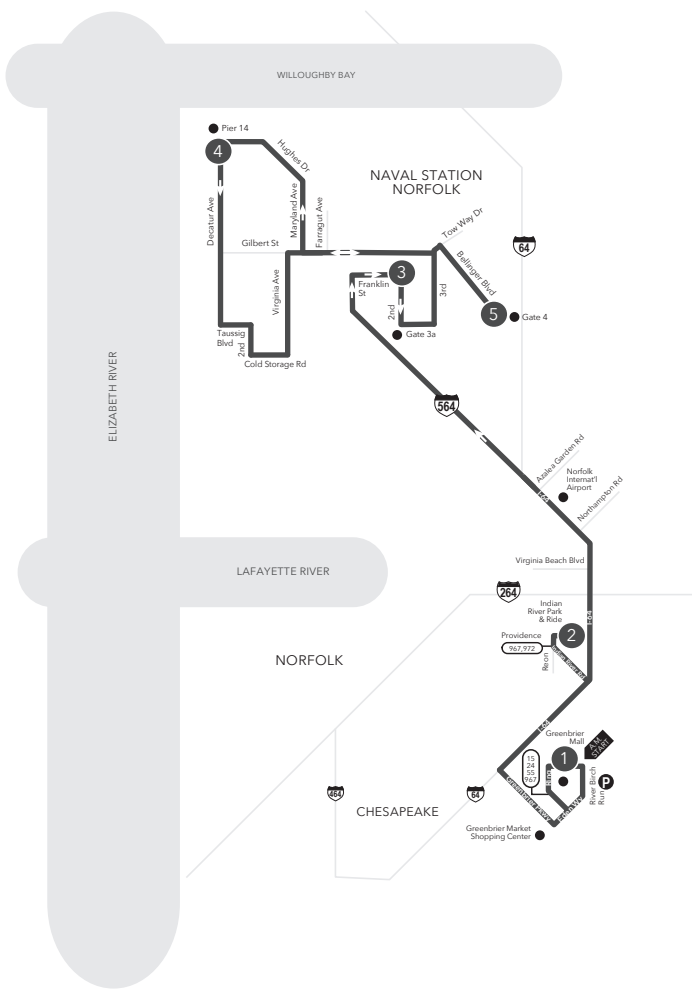

MAX Route 922 Greenbrier Mall Park & Ride to Gate 4

Legend

- Weekday
- Streets
- Time Point
- Connecting Bus Routes
- Point of Interest

MONDAY - FRIDAY: A.M. Service from Greenbrier Mall Park & Ride to Gate 4

1	2	3	4	5
Greenbrier Mall Park & Ride	Indian River Park & Ride	2nd Franklin	Pier 14	Belling 5th
5:00	5:11	5:31	5:43	5:59
5:30	5:41	6:04	6:16	6:32
5:50	6:01	6:24	6:36	6:52
6:10	6:21	6:45	6:57	7:13

MAX ROUTE 922 Virginia Ave & Cold Storage to Greenbrier Mall Park & Ride

Legend

- Weekday
- Streets
- Time Point
- Connecting Bus Routes
- Point of Interest

PM times are shaded & in bold.

MONDAY-FRIDAY P.M. Service from Virginia Ave & Cold Storage to Greenbrier Mall Park & Ride

5	4	3	2	1
Virginia Ave Cold Storage Rd	Pier 14	2nd & Franklin	Indian River Park & Ride	Greenbrier Mall Park & Ride
2:55	3:05	3:17	3:41	3:52
3:25	3:35	3:47	4:12	4:23
3:44	3:54	4:06	4:31	4:42

This route does not operate on Saturday or Sunday.