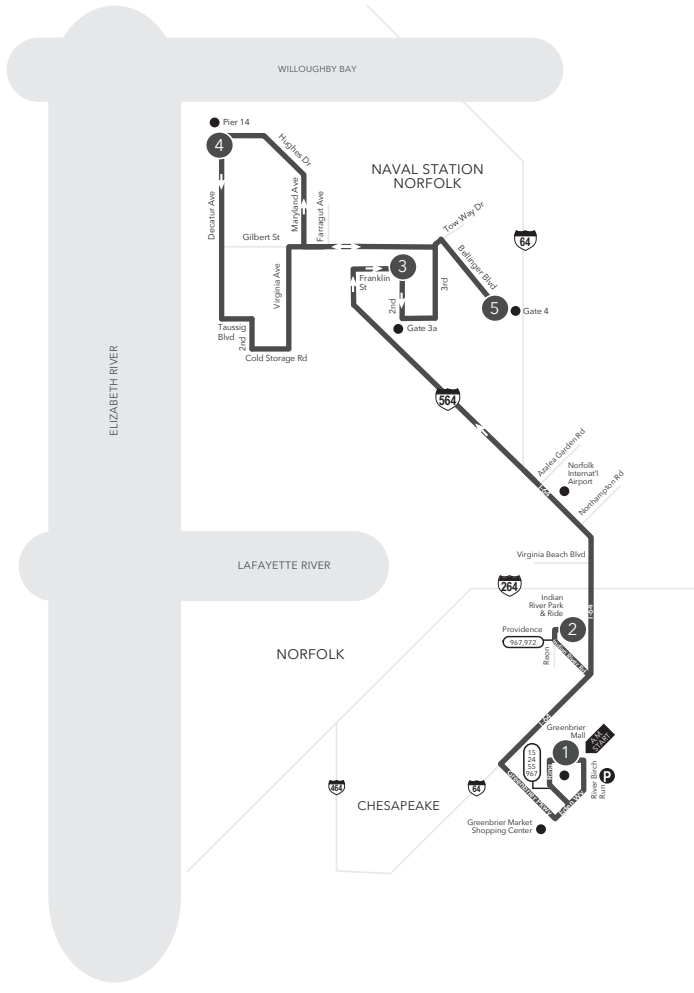

MAX Route 922 Greenbrier Mall Park & Ride to Gate 4

Legend

- Weekday
- Streets
- Time Point
- Connecting Bus Routes
- Point of Interest

MONDAY - FRIDAY: A.M. Service from Greenbrier Mall Park & Ride to Gate 4

1	2	3	4	5
Greenbrier Mall Park & Ride	Indian River Park & Ride	2nd Franklin	Pier 14	Belling 5th
5:00	5:11	5:31	5:43	5:59
5:30	5:41	6:04	6:16	6:32
5:50	6:01	6:24	6:36	6:52
6:10	6:21	6:45	6:57	7:13

MAX ROUTE 922 Virginia Ave & Cold Storage to Greenbrier Mall Park & Ride

Legend

- Weekday
- Streets
- Time Point
- Connecting Bus Routes
- Point of Interest

PM times are shaded & in bold.

MONDAY-FRIDAY P.M. Service from Virginia Ave & Cold Storage to Greenbrier Mall Park & Ride

5	4	3	2	1
Virginia Ave Cold Storage Rd	Pier 14	2nd & Franklin	Indian River Park & Ride	Greenbrier Mall Park & Ride
2:55	3:05	3:17	3:41	3:52
3:25	3:35	3:47	4:12	4:23
3:44	3:54	4:06	4:31	4:42

This route does not operate on Saturday or Sunday.