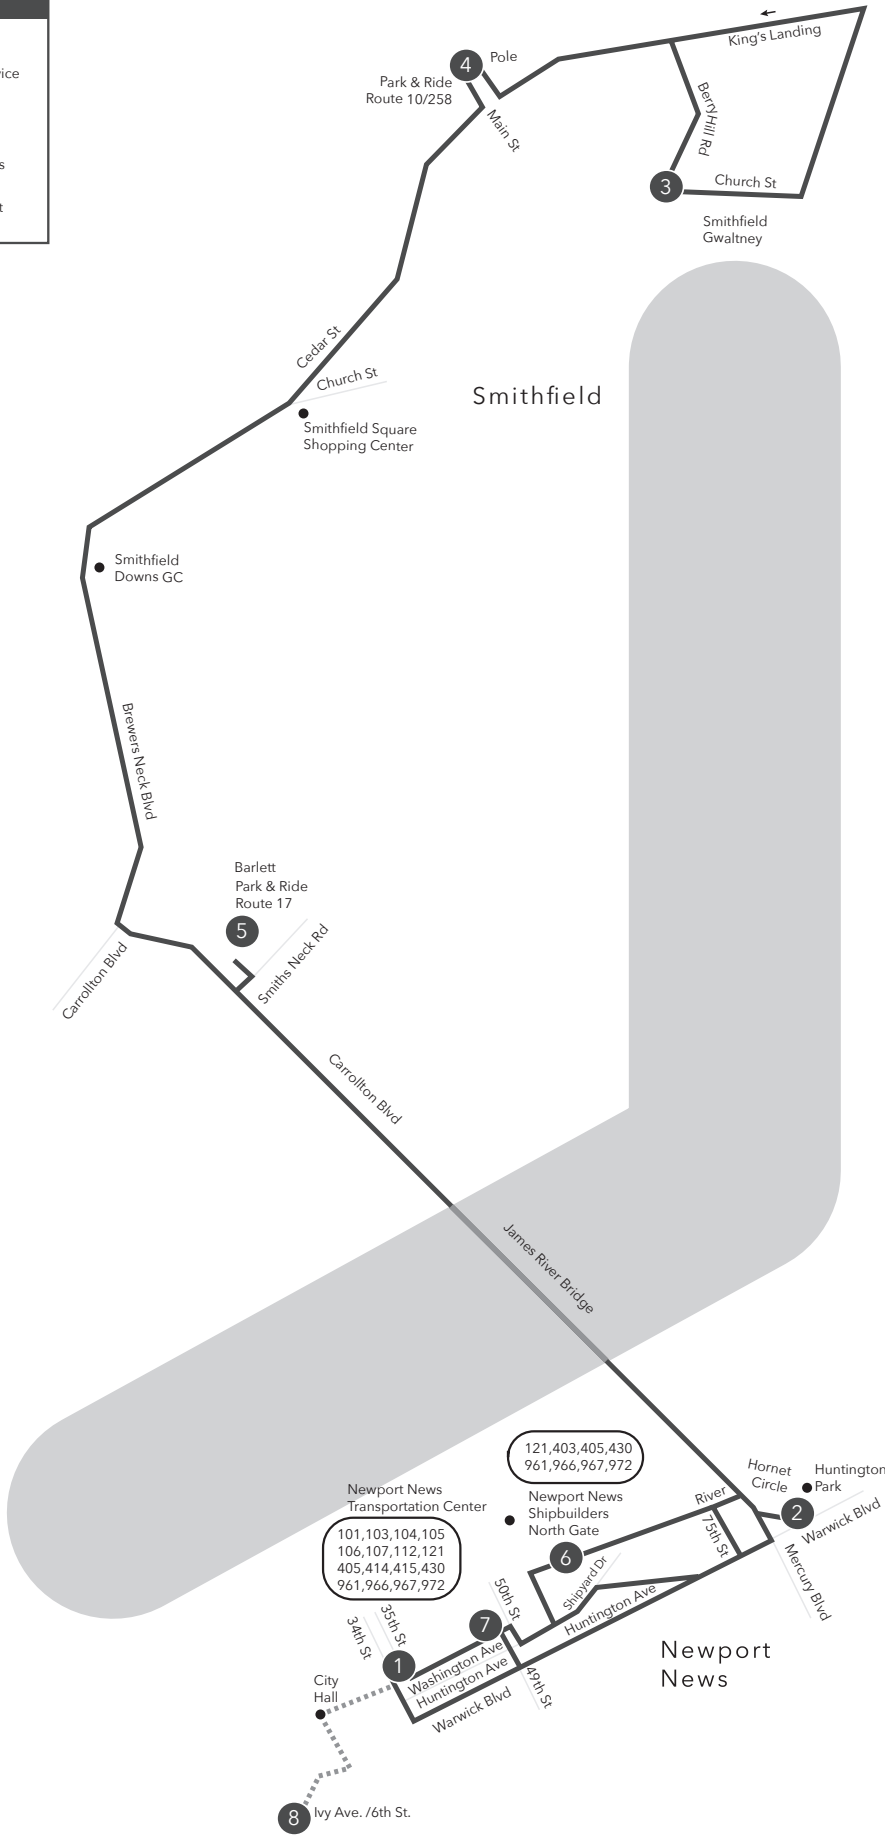

ROUTE 064 NEWPORT NEWS / SMITHFIELD

Legend

- Daily Route
- Infrequent Service
- Streets
- Time Point
- Connecting Bus Routes
- Point of Interest

PM times are shaded & in bold
This route does not operate on Saturday or Sunday.

WEEKDAY A.M.:
From Ivy Ave. & 6th St. to Smithfield Gwaltney

8	1	2	3	4	5	3	2	6	7	1
Ivy Ave. & 6th St.	Newport News Transit Ctr	Huntington Park Park & Ride	Smithfield Gwaltney	Park & Ride Route 10/258	Park & Ride Route 17 Barlett	Smithfield Gwaltney	Huntington Park Park & Ride	N.N. Shipbuilders North Gate	49th & Washington Ave	Newport News Transit Ctr
5:00	5:12	5:22	5:48	5:30 5:50	5:43 6:03	5:50	5:54 6:14 6:22	6:01 6:21	6:04 6:24	6:09 6:29 6:32

WEEKDAY P.M.:
From Newport News Transit Ctr to Smithfield Gwaltney

1	7	6	2	5	4	3	3	2	1
Newport News Transit Ctr	49th & Washington Ave	N.N. Shipbuilders North Gate	Huntington Park Park & Ride	Park & Ride Route 17 Barlett	Park & Ride Route 10/258	Smithfield Gwaltney	Smithfield Gwaltney	Huntington Park Park & Ride	Newport News Transit Ctr
3:40	3:50	3:40 -	3:47 4:08	4:02 4:23	4:18 4:39	4:25 4:46	4:25 4:48	4:57 5:20	5:07 5:30

Route 064

Newport News / Smithfield

Effective: 10.20.19