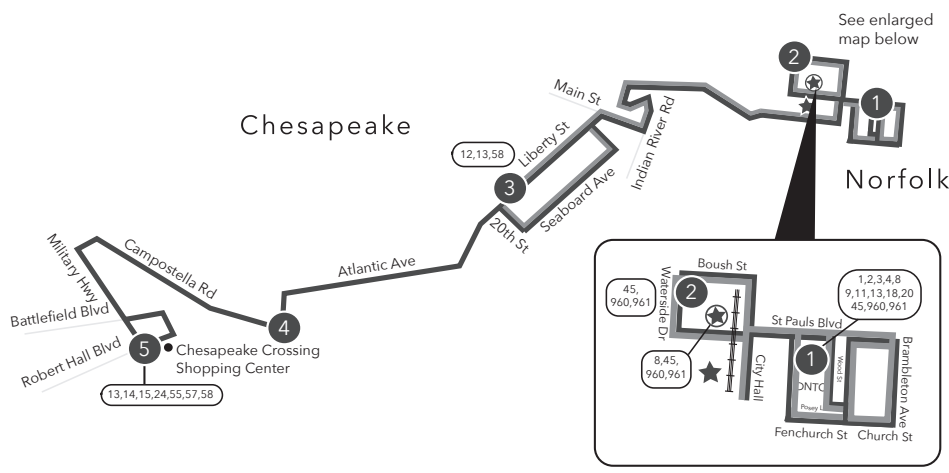

# ROUTE 006 DOWNTOWN NORFOLK/SOUTH NORFOLK/ROBERT HALL BLVD

**Legend**

- Weekday & Saturday
- Sunday
- Streets
- Time Point
- Connecting Bus Routes
- The Tide
- Light Rail Station
- Light Rail Connection
- Point of Interest

f - Friday only  
PM times are shaded & in bold.

**WEEKDAY:** From Downtown Norfolk Transit Center to Liberty St & Seaboard Ave to Robert Hall Blvd

**WEEKDAY:** From Robert Hall Blvd to Liberty St & Seaboard Ave to Downtown Norfolk Transit Center

**SUNDAY:** From Downtown Norfolk Transit Center to Liberty St & Seaboard Ave to Robert Hall Blvd

**SUNDAY:** From Robert Hall Blvd to Liberty St & Seaboard Ave to Downtown Norfolk Transit Center

1	2	3	3	2	1
Downtown Norfolk Transit Center	Waterside Dr Commercial Pl	Liberty St Seaboard Ave	Liberty St Seaboard Ave	Waterside Dr Commercial Pl	Downtown Norfolk Transit Center
5:54	5:58	6:11	6:18	6:30	6:38
6:54	6:58	7:11	7:18	7:30	7:38
7:54	7:58	8:11	8:18	8:30	8:38
8:53	8:57	9:10	9:18	9:30	9:38
9:53	9:57	10:10	10:18	10:30	10:38
10:53	10:57	11:10	11:18	11:30	11:38
11:53	11:57	<b>12:10</b>	<b>12:18</b>	<b>12:30</b>	<b>12:38</b>
<b>12:53</b>	<b>12:57</b>	1:10	1:18	1:30	1:38
1:53	1:57	2:10	2:18	2:30	2:38
2:53	2:57	3:10	3:18	3:30	3:38
3:53	3:57	4:10	4:18	4:30	4:38
4:53	4:57	5:10	5:18	5:30	5:38
5:55	5:59	6:12	6:18	6:30	6:38

**Route 006**  
Downtown Norfolk Transit Center /  
Robert Hall Boulevard  
Effective: 10.20.19