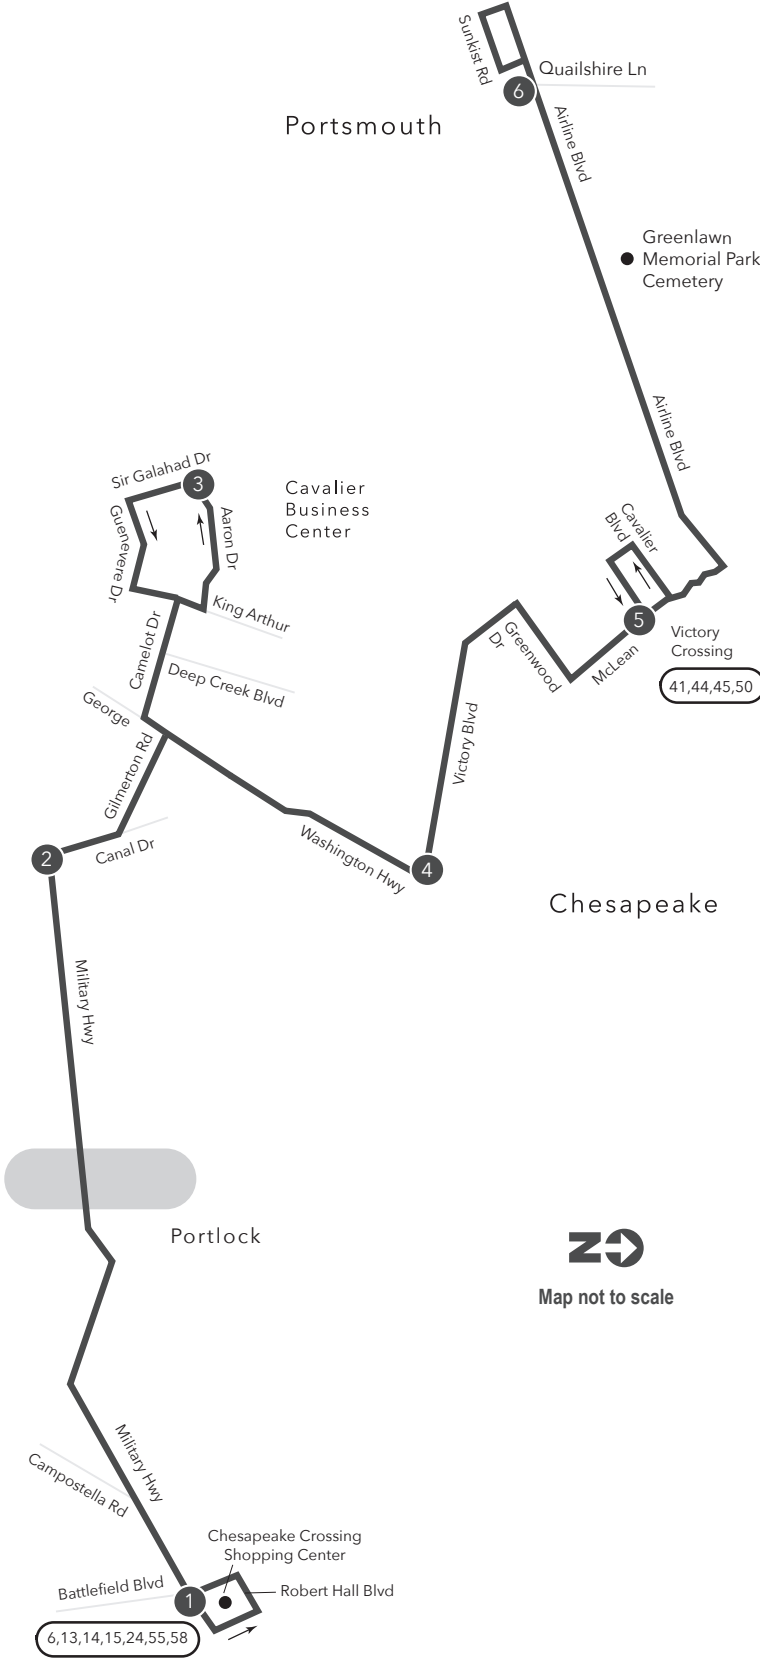

Route 057 Robert Hall Blvd / Airline Blvd

Legend

- Daily Route
- Streets
- Time Point
- Connecting Bus Routes
- Point of Interest

PM times are shaded & in bold.

WEEKDAY: From Robert Hall Blvd to Airline Blvd & Quailshire Ln

WEEKDAY: From Airline Blvd & Quailshire Ln to Robert Hall Blvd

1	2	3	4	5	6	6	5	4	3	2	1
Robert Hall Blvd	Military Hwy Canal Dr	Sir Galahad Dr Aaron Dr	George Washington Victory Blvd	Victory Crossing	Airline Blvd Quailshire Ln	Airline Blvd Quailshire Ln	Victory Crossing	George Washington Victory Blvd	Sir Galahad Dr Aaron Dr	Military Hwy Canal Dr	Robert Hall Blvd
6:23	6:34	6:43	6:53	7:03	7:17	6:19	6:33	6:41	6:49	7:00	7:12
7:23	7:34	7:43	7:53	8:03	8:17	7:19	7:33	7:41	7:49	8:00	8:12
8:24	8:35	8:44	8:54	9:03	9:19	8:19	8:33	8:41	8:49	9:00	9:12
9:24	9:35	9:44	9:54	10:03	10:19	9:19	9:32	9:41	9:51	10:01	10:13
10:24	10:35	10:44	10:54	11:03	11:19	10:19	10:32	10:41	10:51	11:01	11:13
11:24	11:35	11:44	11:54	12:03	12:19	11:19	11:32	11:41	11:51	12:01	12:13
12:24	12:35	12:44	12:54	1:03	1:19	12:19	12:32	12:41	12:51	1:01	1:13
1:24	1:35	1:44	1:54	2:03	2:19	1:19	1:32	1:41	1:51	2:01	2:13
2:24	2:35	2:44	2:54	3:03	3:20	2:19	2:32	2:41	2:51	3:01	3:13
3:24	3:35	3:44	3:54	4:03	4:20	3:17	3:32	3:42	3:50	4:02	4:14
4:24	4:35	4:44	4:54	5:03	5:20	4:17	4:32	4:42	4:50	5:02	5:14
5:24	5:35	5:44	5:54	6:03	6:20	5:17	5:32	5:42	5:50	6:02	6:14
6:24	6:35	6:44	6:54	7:03	7:20						