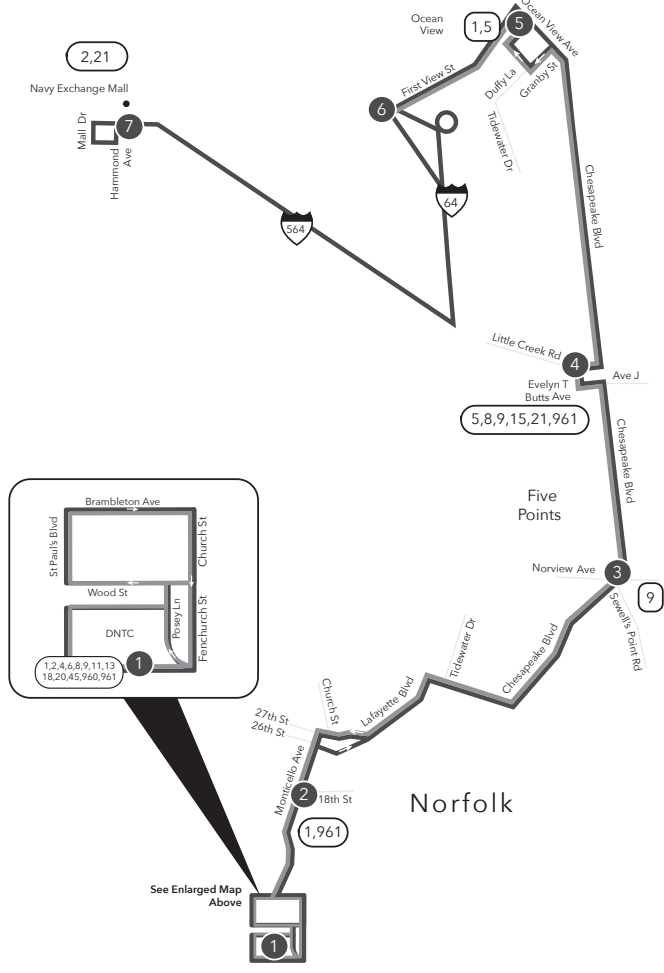

f - Friday only
PM times are shaded & in bold.

WEEKDAY: From Downtown Norfolk Transit Center to Evelyn T Butts Ave to Navy Exchange Mall/Gate 4

WEEKDAY: From Navy Exchange Mall/Gate 4 to Evelyn T Butts Ave to Downtown Norfolk Transit Center