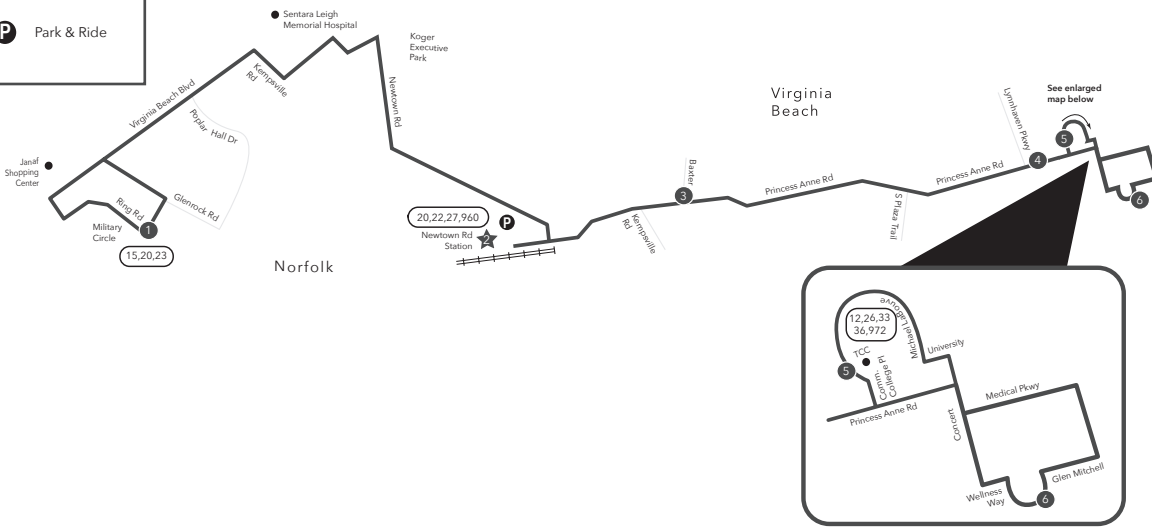

# Route 025 Military Circle / TCC / Sentara Princess Anne

**Legend**

- Weekday & Saturday
- Streets
- Time Point
- Connecting Bus Routes
- The Tide
- Light Rail Station
- Point of Interest
- Park & Ride