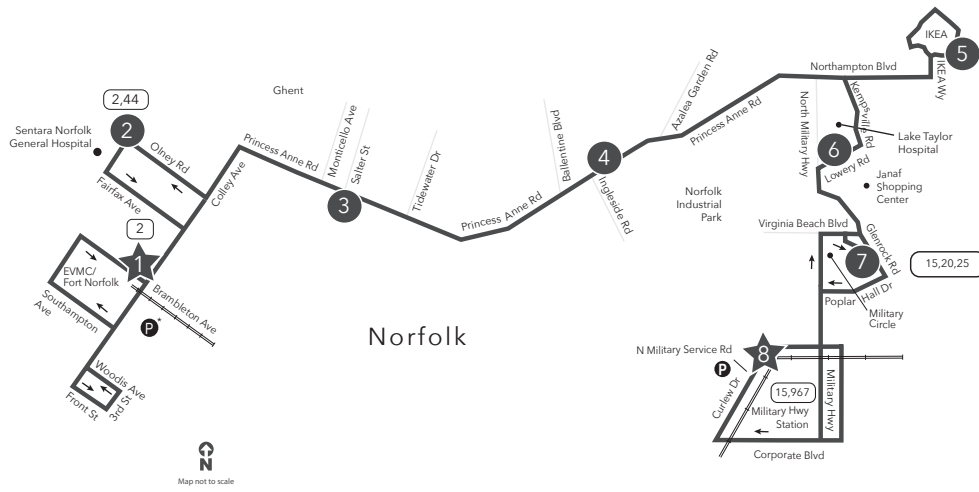

**ROUTE 023 NORFOLK GENERAL / IKEA / JANAF / MILITARY CIRCLE**

**Legend**

- Daily Route
- Streets
- Time Point
- Connecting Bus Routes
- The Tide
- Light Rail Station
- Point of Interest
- Park & Ride
- Park & Ride Mon-Fri 6 p.m.-11:59 p.m. Sat-Sun until 11:59 p.m.

\* Route 23 does not provide service to the DNTC. Passengers riding Route 23 can transfer to the following routes at the following locations to access the DNTC on Wood Street.

- Routes 2 at EVMC/Fort Norfolk LRT Station (Bus stop on Brambleton Ave.)
- Routes 2 at Norfolk General Hospital
- Routes 1 & 3 at Monticello Ave. and Princess Anne Rd.
- Route 8 at Tidewater Drive and Princess Anne Rd.
- Route 11 at Colonial Ave. and Princess Anne Rd.

**SUNDAY: From Fort Norfolk/EVMC Station to Military Hwy Station**      **SUNDAY: From Military Hwy Station to Ft Norfolk/EVMC Station**

1	2	3	4	5	6	7	8	8	7	6	5	4	3	2	1
Fort Norfolk EVMC Station	Sentara Norfolk General Hospital	Princess Anne Rd Maltby Ave	Ingliside Rd Princess Anne Rd	IKEA	Lowery Rd Security Ln	Military Circle	Military Hwy Station	Military Hwy Station	Military Circle	Lowery Rd Security Ln	IKEA	Ingliside Rd Princess Anne Rd	Princess Anne Rd Maltby Ave	Sentara Norfolk General Hospital	Fort Norfolk EVMC Station
-	-	-	-	-	-	-	-	-	-	-	-	-	-	-	-
-	6:28	6:40	6:48	6:58	7:07	7:15	-	-	7:18	7:26	7:31	7:41	7:46	7:58	-
-	7:35	7:47	7:55	-	8:07	8:1									