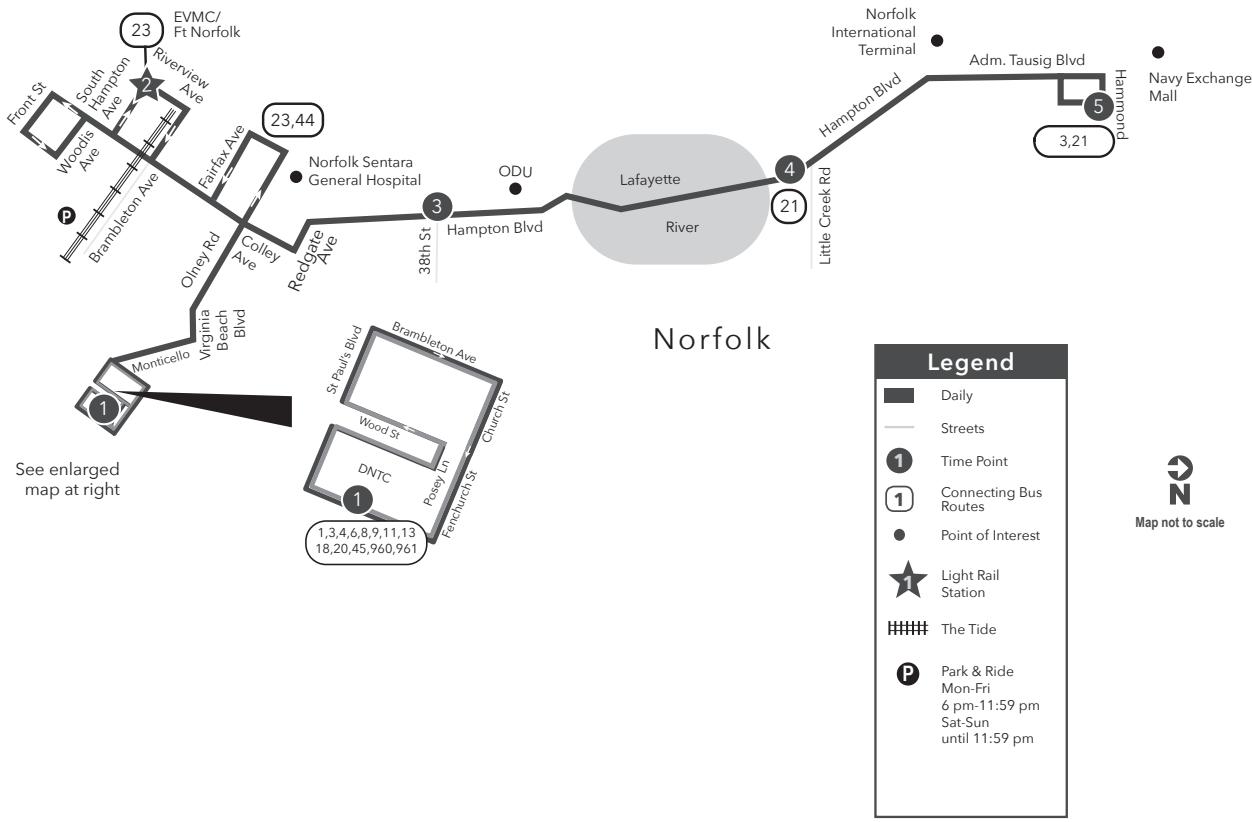

# Route 002 Navy Exchange Mall / Downtown Norfolk Transit Center

\*The following inbound bus stops will not be serviced Monday - Friday from 3:30 p.m. - 6 p.m. Hampton Blvd. & Spotswood, and Hampton Blvd & Graydon. Customers should board the bus at Hampton Blvd. & Woodrow or Redgate & Colley.

# Route 002 Downtown Norfolk Transit Center / Navy Exchange Mall