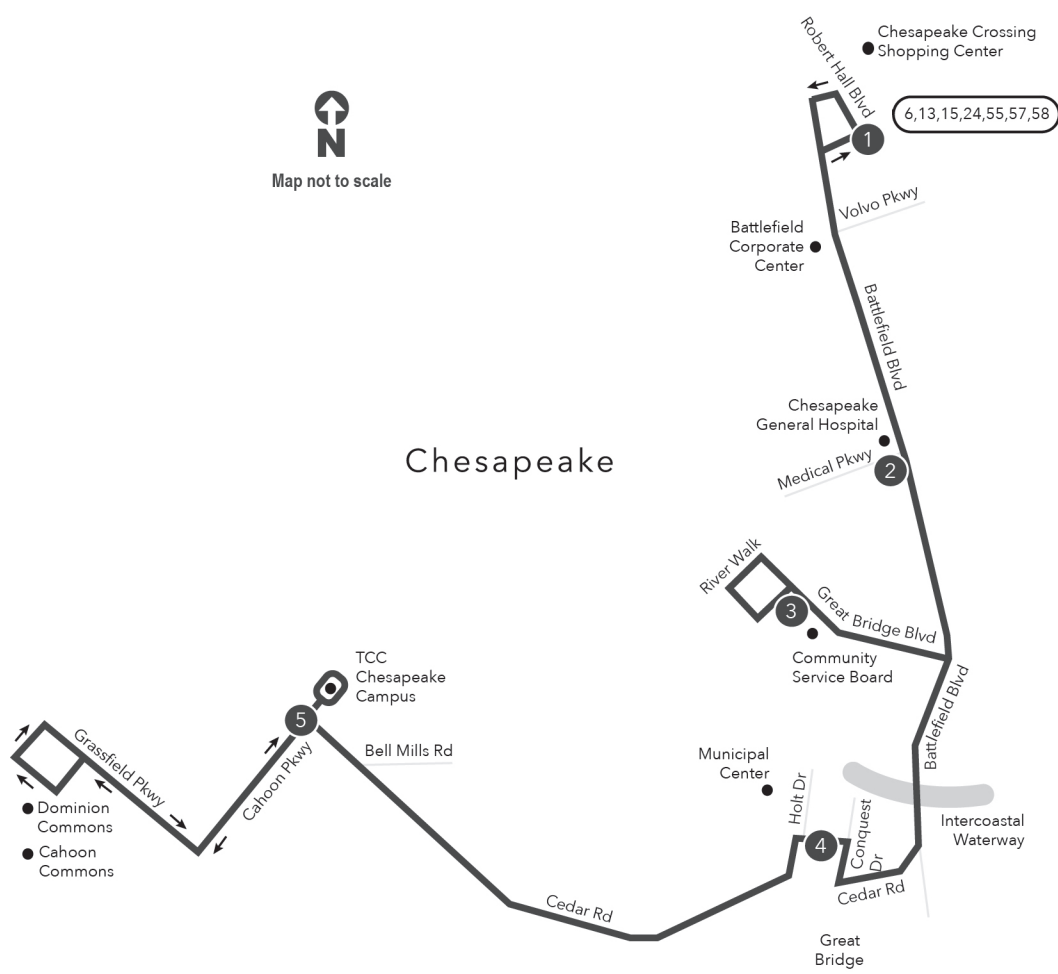

Route 014 Robert Hall Blvd / TCC Chesapeake

Legend

- Weekday & Saturday
- Streets
- Time Point
- Connecting Bus Routes
- Point of Interest

PM times are shaded & in bold.

WEEKDAY: From Robert Hall Blvd to TCC Chesapeake Campus **WEEKDAY:** From TCC Chesapeake Campus to Robert Hall Blvd

SATURDAY: From Robert Hall Blvd to TCC Chesapeake Campus **SATURDAY:** From TCC Chesapeake Campus to Robert Hall Blvd

1	2	3	4	5	5	4	3	2	1
Robert Hall Blvd	Chesapeake General Hospital	Community Service Board	Chesapeake Municipal Ctr	TCC Chesapeake Campus	TCC Chesapeake Campus	Chesapeake Municipal Ctr	Community Service Board	Chesapeake General Hospital	Robert Hall Blvd
6:22	6:31	6:43	6:51	7:07	6:17	6:27	6:43	6:52	7:01
7:22	7:31	7:43	7:51	8:07	7:17	7:27	7:43	7:52	8:01
8:22	8:31	8:43	8:51	9:07	8:17	8:27	8:43	8:53	9:04
9:22	9:31	9:43	9:51	10:08	9:17	9:28	9:44	9:54	10:05
10:22	10:32	10:46	10:55	11:13	10:17	10:28	10:44	10:54	11:05
11:22	11:32	11:46	11:55	12:13	11:17	11:28	11:44	11:54	12:05
12:22	12:32	12:46	12:55	1:13	12:17	12:29	12:45	12:55	1:06
1:22	1:32	1:46	1:55	2:13	1:18	1:30	1:46	1:56	2:07
2:22	2:32	2:46	2:55	3:13	2:18	2:30	2:46	2:56	3:08
3:22	3:32	3:46	3:55	4:12	3:18	3:30	3:47	3:57	4:09
4:22	4:32	4:45	4:54	5:11	4:18	4:30	4:47	4:57	5:09
5:22	5:32	5:45	5:54	6:11	5:18	5:30	5:46	5:56	6:07
6:22	6:32	6:45	6:54	7:11	6:18	6:30	6:46	6:56	7:07