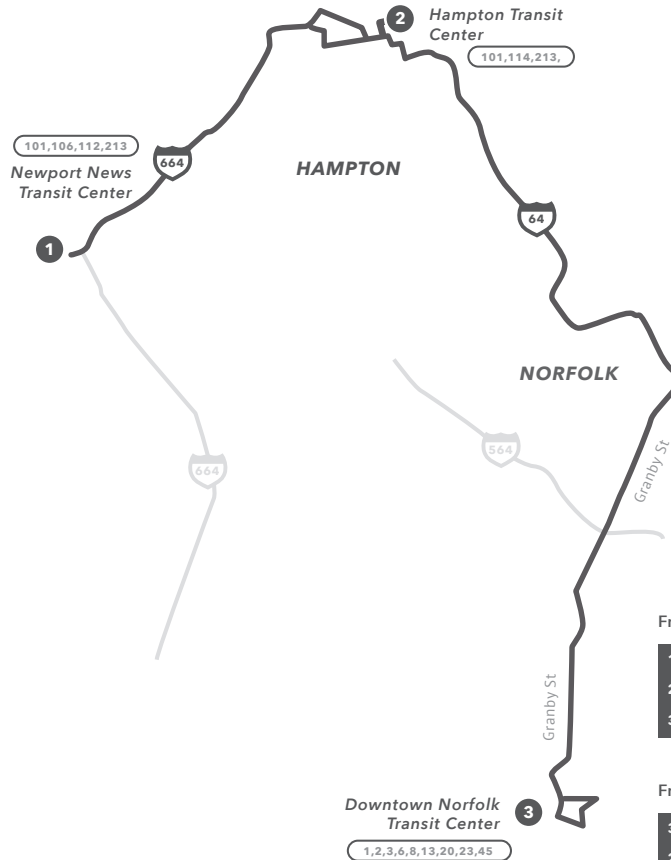

SNOW ROUTE 961

Route 961 will provide service between Downtown Norfolk Transit Center and Newport News Transit Center with a mid-stop at Hampton Transit Center.

No service will be provided to Downtown Norfolk, Evelyn T. Butts or Wards Corner Transit Center.

All bus stops will be serviced along the snow route.

From Newport News Transit Center to Downtown Norfolk Transit Center

1	Newport News Transit Center	8:00	9:00	10:00	11:00	12:00	1:00	2:00	3:00	4:00	5:00	6:00	7:00	8:00
2	Hampton Transit Center	8:20	9:20	10:20	11:20	12:20	1:20	2:20	3:20	4:20	5:20	6:20	7:20	8:20
3	Downtown Norfolk Transit Center	9:15	10:15	11:15	12:15	1:15	2:15	3:15	4:15	5:15	6:15	7:15	8:15	9:15

From Downtown Norfolk Transit Center to Newport News Transit Center

3	Downtown Norfolk Transit Center	8:00	9:35	10:35	11:35	12:35	1:35	2:35	3:35	4:35	5:35	6:35	7:35	
2	Hampton Transit Center	8:55	10:30	11:30	12:30	1:30	2:30	3:30	3:30	4:30	5:30	6:30	7:30	8:30
1	Newport News Transit Center	9:15	10:50	11:50	12:50	1:50	2:50	3:50	4:50	5:50	6:50	7:50	8:50	

Scheduled times are approximate
PM times in bold.

- Timepoint 
- Connecting Route 
- Snow Route 
- Road 
- Expressway 