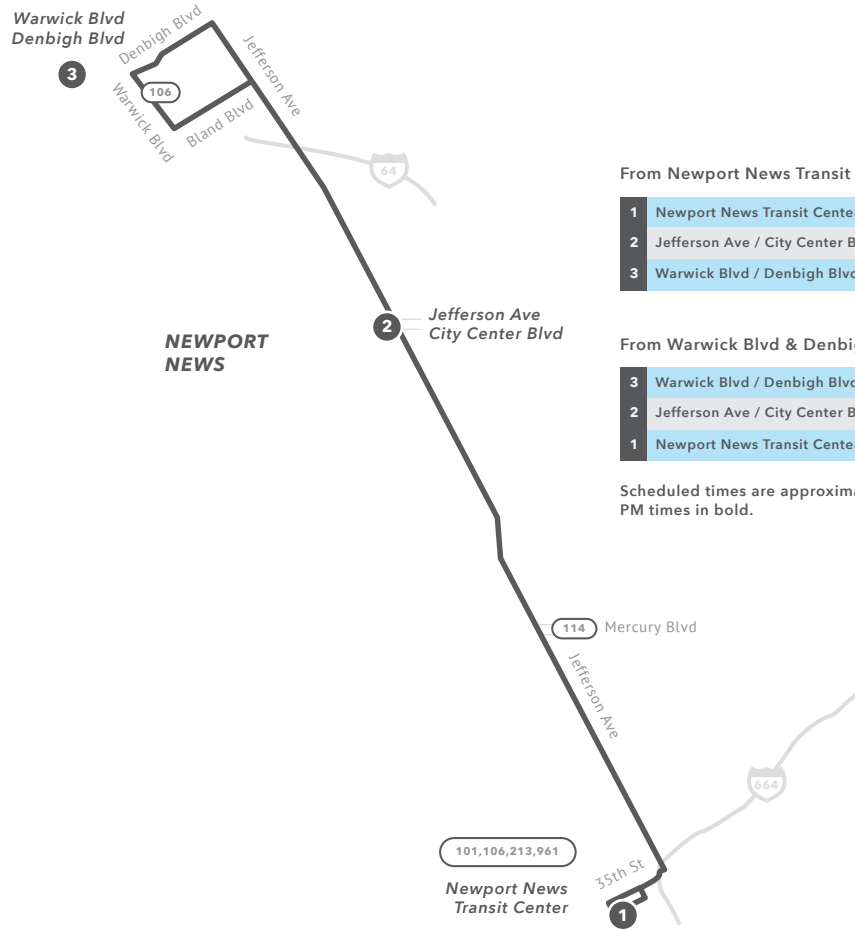

# SNOW ROUTE 112

Route 112 will provide service between Newport News Transit Center and Warwick Blvd Transit Center and Warwick Blvd / Denbig Blvd.

No service will be provided to NET Center, Fishing Point Dr and Patrick Henry Mall.

All bus stops will be serviced along the snow route.

### From Newport News Transit Center to Warwick Blvd & Denbig Blvd

1	Newport News Transit Center	8:00	9:00	10:00	11:00	<b>12:00</b>	<b>1:00</b>	<b>2:00</b>	<b>3:00</b>	<b>4:00</b>	<b>5:00</b>	<b>6:00</b>	<b>7:00</b>	<b>8:00</b>
2	Jefferson Ave / City Center Blvd	8:25	9:25	10:25	11:25	<b>12:25</b>	<b>1:25</b>	<b>2:25</b>	<b>3:25</b>	<b>4:25</b>	<b>5:25</b>	<b>6:25</b>	<b>7:25</b>	<b>8:25</b>
3	Warwick Blvd / Denbig Blvd	8:50	9:50	10:50	11:50	<b>12:50</b>	<b>1:50</b>	<b>2:50</b>	<b>3:50</b>	<b>4:50</b>	<b>5:50</b>	<b>6:50</b>	<b>7:50</b>	<b>8:50</b>

### From Warwick Blvd & Denbig Blvd to Newport News Transit Center

3	Warwick Blvd / Denbig Blvd	8:52	9:52	10:52	11:52	<b>12:52</b>	<b>1:52</b>	<b>2:52</b>	<b>3:52</b>	<b>4:52</b>	<b>5:52</b>	<b>6:52</b>	<b>7:52</b>
2	Jefferson Ave / City Center Blvd	9:17	10:17	11:17	<b>12:17</b>	<b>1:17</b>	<b>2:17</b>	<b>3:17</b>	<b>4:17</b>	<b>5:17</b>	<b>6:17</b>	<b>7:17</b>	<b>8:17</b>
1	Newport News Transit Center	9:42	10:42	11:42	<b>12:42</b>	<b>1:42</b>	<b>2:42</b>	<b>3:42</b>	<b>4:42</b>	<b>5:42</b>	<b>6:42</b>	<b>7:42</b>	<b>8:42</b>