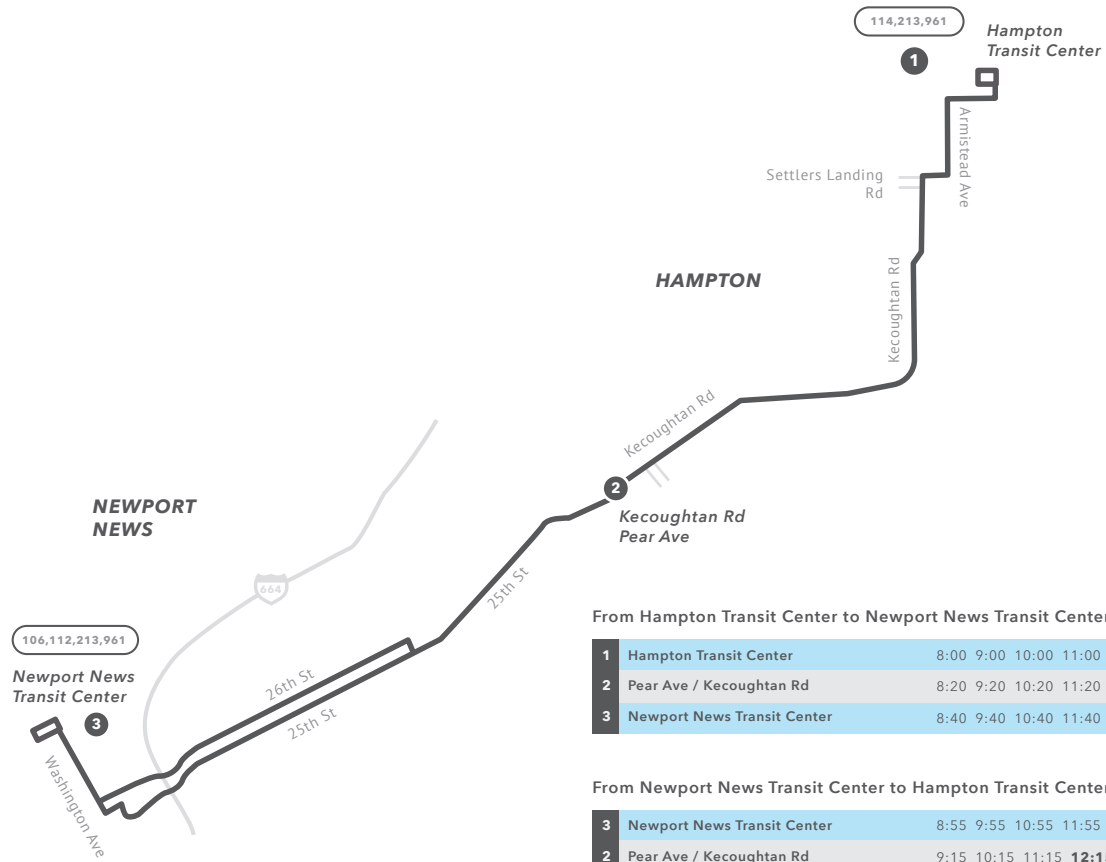

SNOW ROUTE 101

Route 101 will operate between Hampton Transit Center and Newport News Transit Center.

No service will be provided on Lincoln St or along King St between Pembroke Ave and Lincoln St.

All bus stops will be serviced along the snow route.

From Hampton Transit Center to Newport News Transit Center

1	Hampton Transit Center	8:00	9:00	10:00	11:00	12:00	1:00	2:00	3:00	4:00	5:00	6:00	7:00	8:00
2	Pear Ave / Kecoughtan Rd	8:20	9:20	10:20	11:20	12:20	1:20	2:20	3:20	4:20	5:20	6:20	7:20	8:20
3	Newport News Transit Center	8:40	9:40	10:40	11:40	12:40	1:40	2:40	3:40	4:40	5:40	6:40	7:40	8:40

From Newport News Transit Center to Hampton Transit Center

3	Newport News Transit Center	8:55	9:55	10:55	11:55	12:55	1:55	2:55	3:55	4:55	5:55	6:55	7:55
2	Pear Ave / Kecoughtan Rd	9:15	10:15	11:15	12:15	1:15	2:15	3:15	4:15	5:15	6:15	7:15	8:15
1	Hampton Transit Center	9:35	10:35	11:35	12:35	1:35	2:35	3:35	4:35	5:35	6:35	7:35	8:35

Scheduled times are approximate
PM times in bold.

- Timepoint 
- Connecting Route 
- Snow Route 
- Road 
- Expressway 