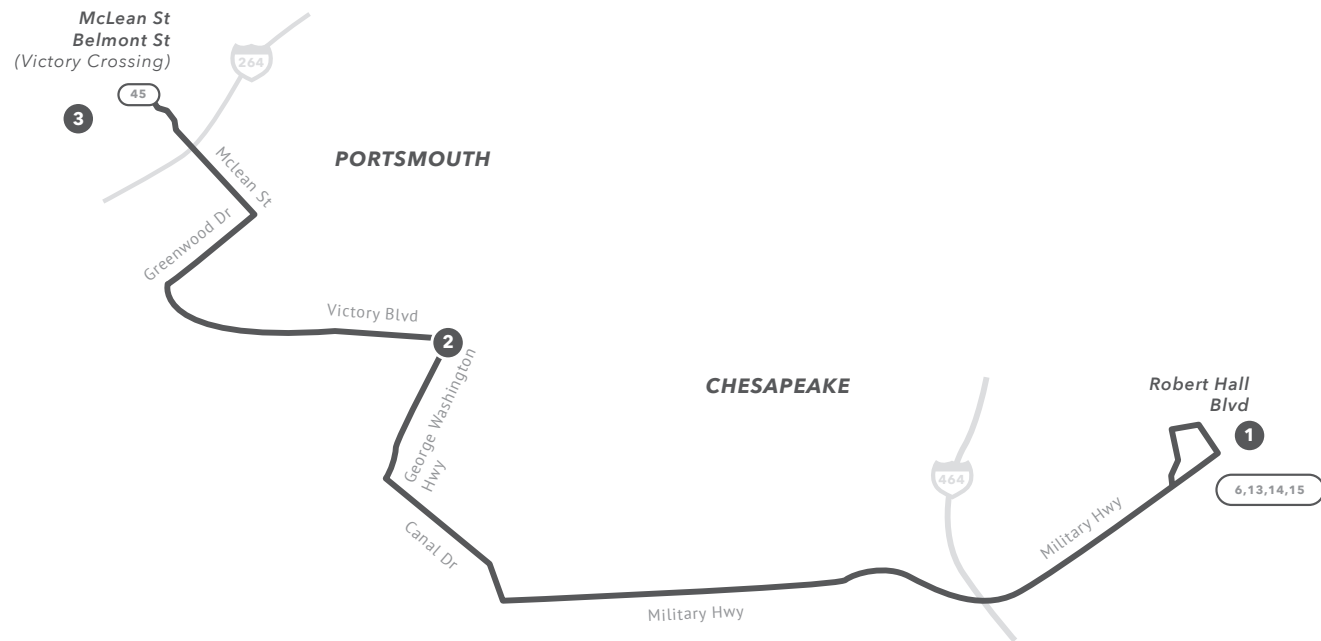

SNOW ROUTE 57

Route 57 will provide service between Victory Crossing (McLean St / Belmont St - Farm Fresh bus stop) and Robert Hall Blvd.

No service will be provided along Airline Blvd, Camelot Blvd, King Arthur Dr, Aaron Dr, Sir Galahad Dr, Guenevere Dr or Gilmerton Rd.

All bus stops will be serviced along the snow route.

From Robert Hall Blvd to McLean St & Belmont St

1	Robert Hall Blvd	8:25	9:25	10:25	11:25	12:25	1:25	2:25	3:25	4:25	5:25	6:25	7:25
2	George Washington / Victory Blvd	8:45	9:45	10:45	11:45	12:45	1:45	2:45	3:45	4:45	5:45	6:45	7:45
3	McLean St / Belmont St	8:55	9:55	10:55	11:55	12:55	1:55	2:55	3:55	4:55	5:55	6:55	7:55

From McLean St & Belmont St to Robert Hall Blvd

3	McLean St / Belmont St	8:45	9:45	10:45	11:45	12:45	1:45	2:45	3:45	4:45	5:45	6:45	7:45
2	George Washington / Victory Blvd	8:55	9:55	10:55	11:55	12:55	1:55	2:55	3:55	4:55	5:55	6:55	7:55
1	Robert Hall Blvd	9:15	10:15	11:15	12:15	1:15	2:15	3:15	4:15	5:15	6:15	7:15	8:15

Scheduled times are approximate
PM times in bold.

Timepoint

Connecting Route

Snow Route

Road

Expressway