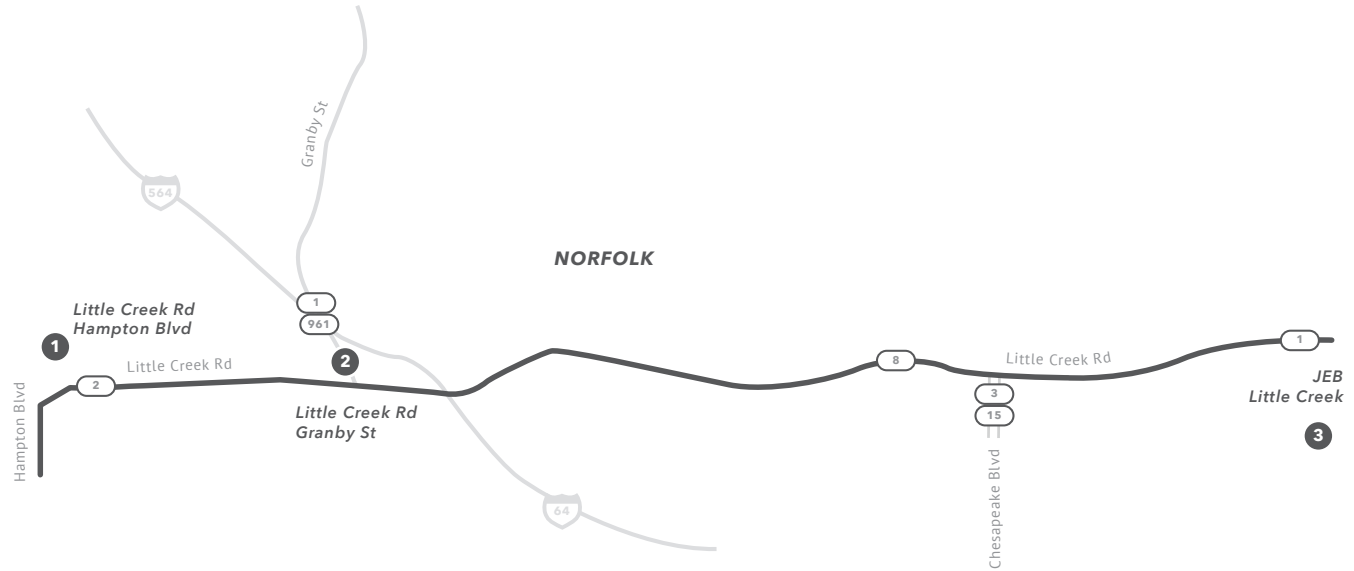

SNOW ROUTE 21

Route 21 will provide service between Little Creek Rd / Hampton Blvd and the Joint Expeditionary Base Little Creek.

No service will be provided along Hampton Blvd to the Navy Exchange Mall, Naval Station Norfolk, Wards Corner Transit Center or Evelyn T. Butts.

All bus stops will be serviced along the snow route.

From Little Creek Rd & Hampton Blvd to Joint Expeditionary Base Little Creek

1	Little Creek Rd / Hampton Blvd	8:30	9:30	10:30	11:30	12:30	1:30	2:30	3:30	4:30	5:30	6:30	7:30
2	Little Creek Rd / Granby St	8:38	9:38	10:38	11:38	12:38	1:38	2:38	3:38	4:38	5:38	6:38	7:38
3	Joint Expeditionary Base Little Creek	8:55	9:55	10:55	11:55	12:55	1:55	2:55	3:55	4:55	5:55	6:55	7:55

From Joint Expeditionary Base Little Creek to Little Creek Rd & Hampton Blvd

3	Joint Expeditionary Base Little Creek	9:03	10:03	11:03	12:03	1:03	2:03	3:03	4:03	5:03	6:03	7:03	8:03
2	Little Creek Rd / Granby St	9:23	10:23	11:23	12:23	1:23	2:23	3:23	4:23	5:23	6:23	7:23	8:23
1	Little Creek Rd / Hampton Blvd	9:33	10:33	11:33	12:33	1:33	2:33	3:33	4:33	5:33	6:33	7:33	8:33

Scheduled times are approximate
PM times in bold.

- Timepoint 
- Connecting Route 
- Snow Route 
- Road 
- Expressway 