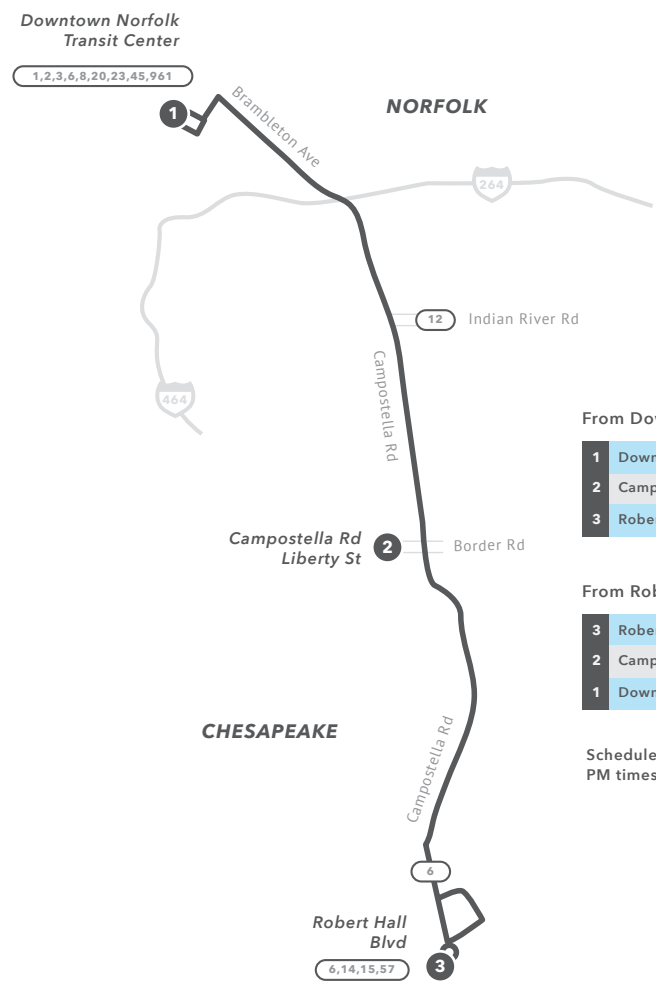

# SNOW ROUTE 13

Route 13 will provide service between Downtown Norfolk Transit Center and Robert Hall Blvd.

No Service will be provided to Liberty St / Seaboard Ave.

No Service will be provided along Melon St, Wilson Rd, Berkley Ave Ext, Bethel Rd, Harling Dr, Wingfield Ave, Mayon Ave, Fireside Rd, Stalham Rd or Parkside Dr. Passengers can board and exit the bus on Campostella Rd.

All bus stops will be serviced along the snow route.

### From Downtown Norfolk Transit Center to Robert Hall Blvd

1	Downtown Norfolk Transit Center	8:00	9:00	10:00	11:00	<b>12:00</b>	<b>1:00</b>	<b>2:00</b>	<b>3:00</b>	<b>4:00</b>	<b>5:00</b>	<b>6:00</b>	<b>7:00</b>	<b>8:00</b>
2	Campostella Rd / Liberty St	8:15	9:15	10:15	11:15	<b>12:15</b>	<b>1:15</b>	<b>2:15</b>	<b>3:15</b>	<b>4:15</b>	<b>5:15</b>	<b>6:15</b>	<b>7:15</b>	<b>8:15</b>
3	Robert Hall Blvd	8:30	9:30	10:30	11:30	<b>12:30</b>	<b>1:30</b>	<b>2:30</b>	<b>3:30</b>	<b>4:30</b>	<b>5:30</b>	<b>6:30</b>	<b>7:30</b>	<b>8:30</b>

### From Robert Hall Blvd to Downtown Norfolk Transit Center

3	Robert Hall Blvd	8:00	9:00	10:00	11:00	<b>12:00</b>	<b>1:00</b>	<b>2:00</b>	<b>3:00</b>	<b>4:00</b>	<b>5:00</b>	<b>6:00</b>	<b>7:00</b>	<b>8:00</b>
2	Campostella Rd / Liberty St	8:10	9:10	10:10	11:10	<b>12:10</b>	<b>1:10</b>	<b>2:10</b>	<b>3:10</b>	<b>4:10</b>	<b>5:10</b>	<b>6:10</b>	<b>7:10</b>	<b>8:10</b>
1	Downtown Norfolk Transit Center	8:25	9:25	10:25	11:25	<b>12:25</b>	<b>1:25</b>	<b>2:25</b>	<b>3:25</b>	<b>4:25</b>	<b>5:25</b>	<b>6:25</b>	<b>7:25</b>	<b>8:25</b>