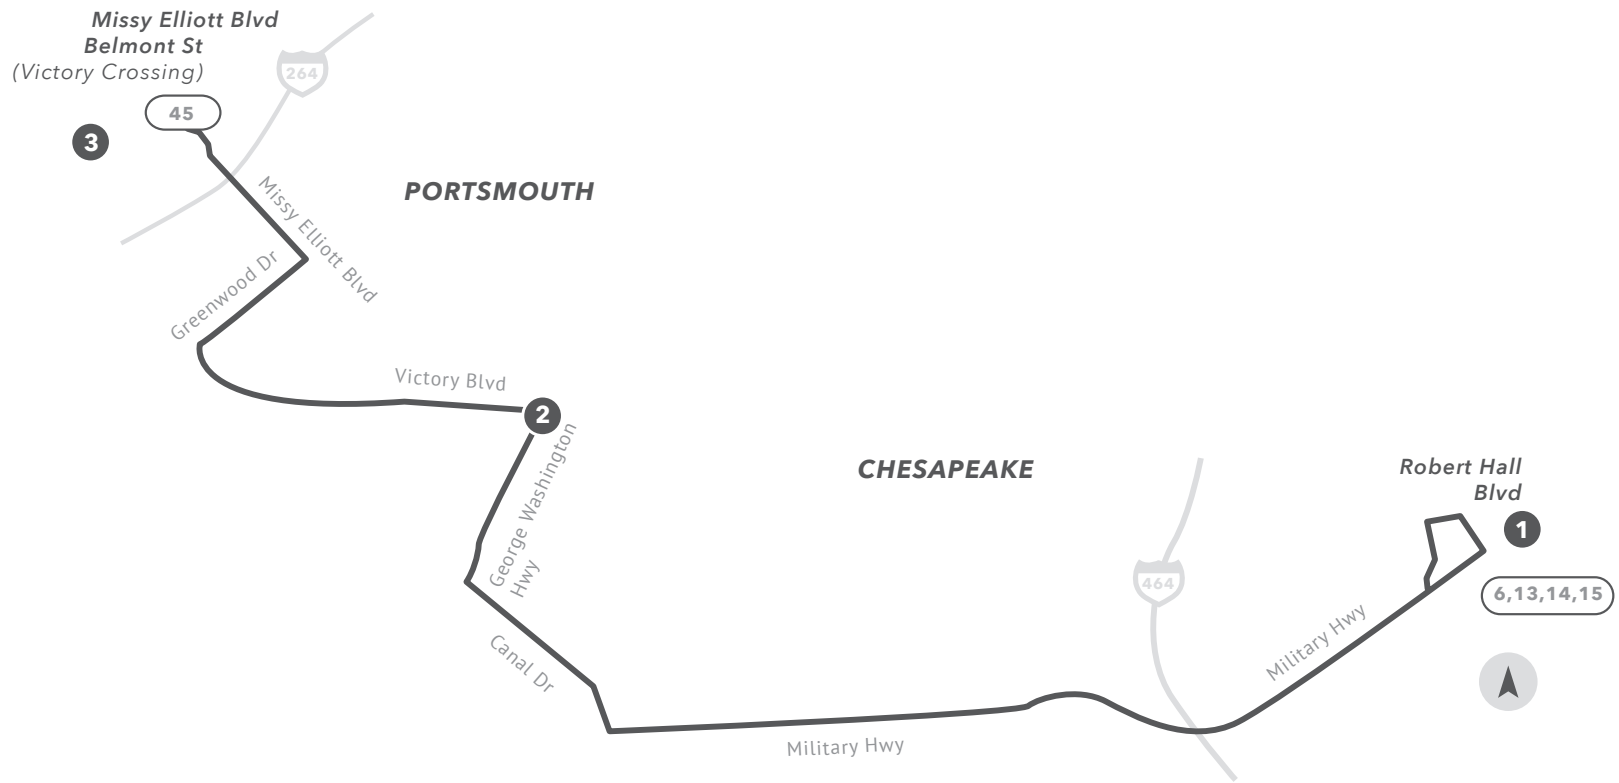

SNOW ROUTE 57

Route 57 will provide service between Victory Crossing (Missy Elliott Blvd / Belmont St - Farm Fresh bus stop) and Robert Hall Blvd.

No service will be provided along, Camelot Blvd, King Arthur Dr, Aaron Dr, Sir Galahad Dr, Guenevere Dr or Gilmerton Rd.

All bus stops will be serviced along the snow route.

From Robert Hall Blvd to Missy Elliott Blvd & Belmont St

1	Robert Hall Blvd	10:00	11:03	12:03	1:03	2:03	3:03	4:03	5:03	6:03	7:03	8:03
2	Victory Blvd / George Washington	10:20	11:23	12:23	1:23	2:23	3:23	4:23	5:23	6:23	7:23	8:23
3	Missy Elliott Blvd/ Belmont St	10:30	11:33	12:33	1:33	2:33	3:33	4:33	5:33	6:33	7:33	8:33

From Missy Elliott Blvd & Belmont St to Robert Hall Blvd

3	Missy Elliott Blvd / Belmont St	10:23	11:23	12:23	1:23	2:23	3:23	4:23	5:23	6:23	7:23
2	Victory Blvd / George Washington	10:33	11:33	12:33	1:33	2:33	3:33	4:33	5:33	6:33	7:33
1	Robert Hall Blvd	10:53	11:53	12:53	1:53	2:53	3:53	4:53	5:53	6:53	7:53

Scheduled times are approximate | PM times in bold.

- Timepoint
- Connecting Route
- Snow Route
- Road
- Expressway