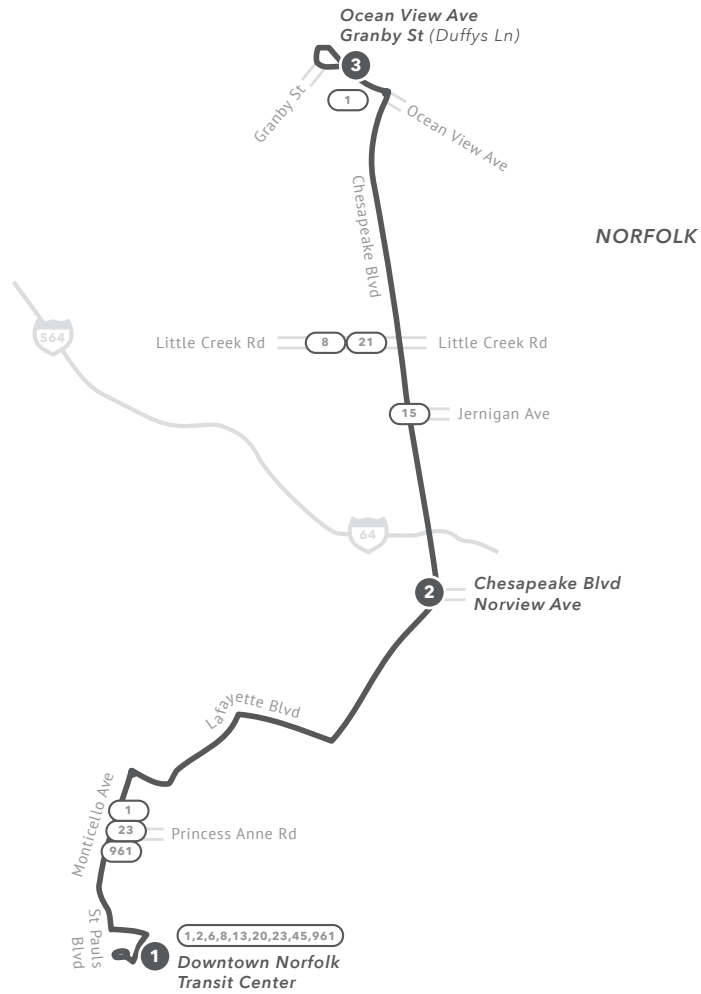

SNOW ROUTE 03

Route 3 will operate between Downtown Norfolk Transit Center and Ocean View Ave and Granby St.

No service will be provided along First View Ave, or to Evelyn T. Butts

All bus stops will be serviced along the snow route.

From Downtown Norfolk Transit Center to Ocean View Ave & Granby St

1	Downtown Norfolk Transit Center	10:00	11:00	12:00	1:00	2:00	3:00	4:00	5:00	6:00	7:00	8:00
2	Chesapeake Blvd / Norview Ave	10:20	11:20	12:20	1:20	2:20	3:20	4:20	5:20	6:20	7:20	8:20
3	Ocean View Ave / Granby St	10:40	11:40	12:40	1:40	2:40	3:40	4:40	5:40	6:40	7:40	8:40

From Ocean View Ave & Granby St to Downtown Norfolk Transit Center

3	Ocean View Ave / Granby St	10:45	11:45	12:45	1:45	2:45	3:45	4:45	5:45	6:45	7:45
2	Chesapeake Blvd / Norview Ave	11:05	12:05	1:05	2:05	3:05	4:05	5:05	6:05	7:05	8:05
1	Downtown Norfolk Transit Center	11:25	12:25	1:25	2:25	3:25	4:25	5:25	6:25	7:25	8:25

Scheduled times are approximate
PM times are shaded in bold.

- Timepoint 
- Connecting Route 
- Snow Route 
- Road 
- Expressway 