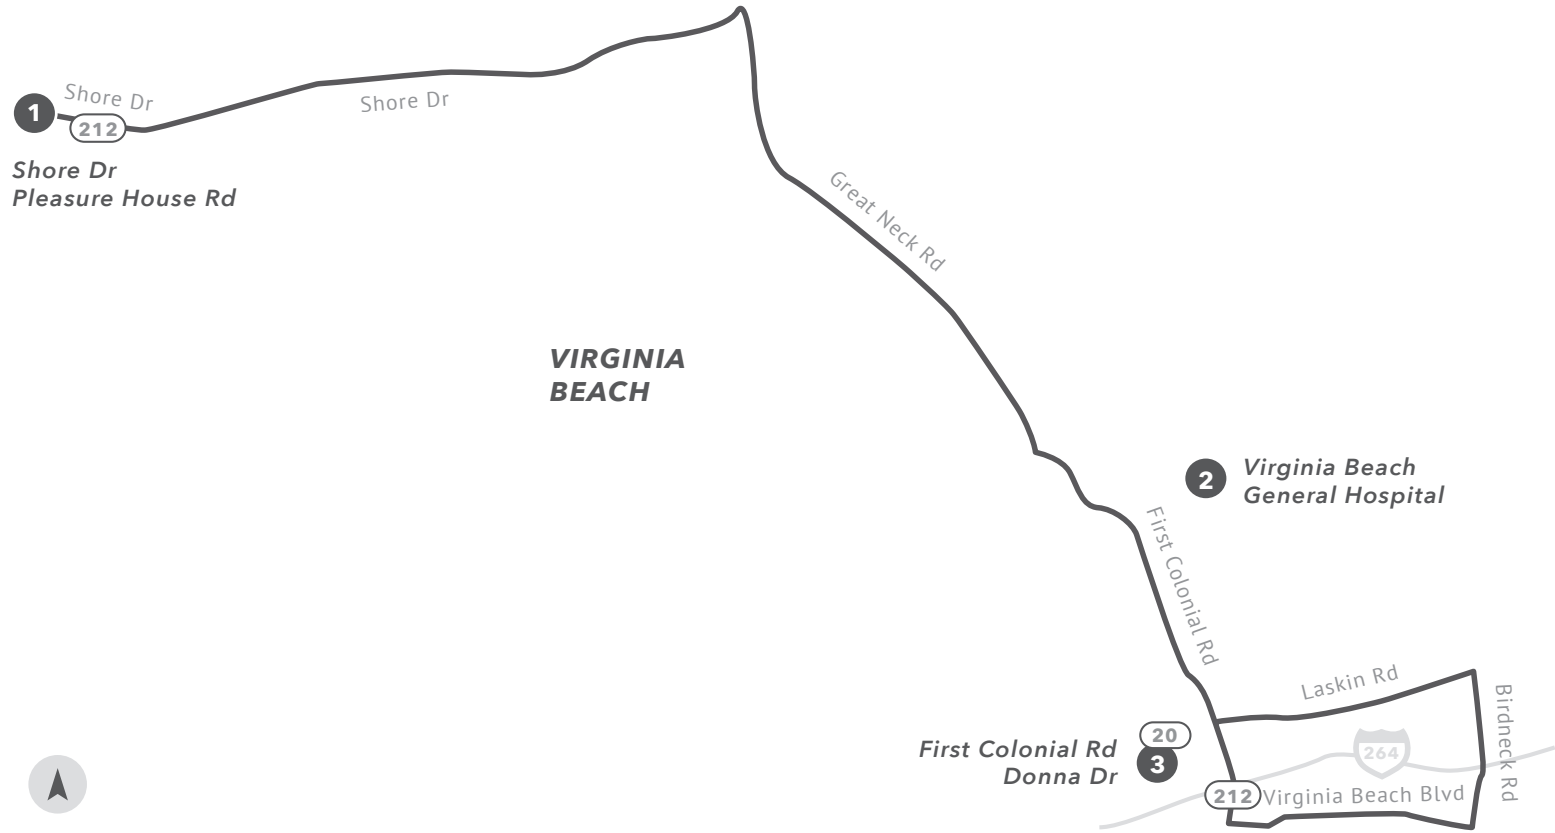

SNOW ROUTE 202

Route 202 will provide service between Shore Dr / Pleasure House Rd and First Colonial Rd / Donna Dr.

Service will be provided along Shore Dr, Great Neck Rd, First Colonial Rd and Virginia Beach Blvd between First Colonial Rd and Birdneck Rd.

All bus stops will be serviced along the snow route.

From Shore Dr & Pleasure House Rd to First Colonial Rd & Donna Dr

1	Shore Dr / Pleasure House Rd	10:00	11:00	12:00	1:00	2:00	3:00	4:00	5:00	6:00	7:00	8:00
2	Virginia Beach General Hospital	10:25	11:25	12:25	1:25	2:25	3:25	4:25	5:25	6:25	7:25	8:25
3	First Colonial Rd / Donna Dr	10:30	11:30	12:30	1:30	2:30	3:30	4:30	5:30	6:30	7:30	8:30

From First Colonial Rd & Donna Dr to Shore Dr & Pleasure House Rd

3	First Colonial Rd / Donna Dr	10:00	11:00	12:00	1:00	2:00	3:00	4:00	5:00	6:00	7:00	8:00
2	Virginia Beach General Hospital	10:15	11:15	12:15	1:15	2:15	3:15	4:15	5:15	6:15	7:15	8:15
1	Shore Dr / Pleasure House Rd	10:35	11:35	12:35	1:35	2:35	3:35	4:35	5:35	6:35	7:35	8:35

Scheduled times are approximate | PM times in bold.

- Timepoint 
- Connecting Route 
- Snow Route 
- Road 
- Expressway 