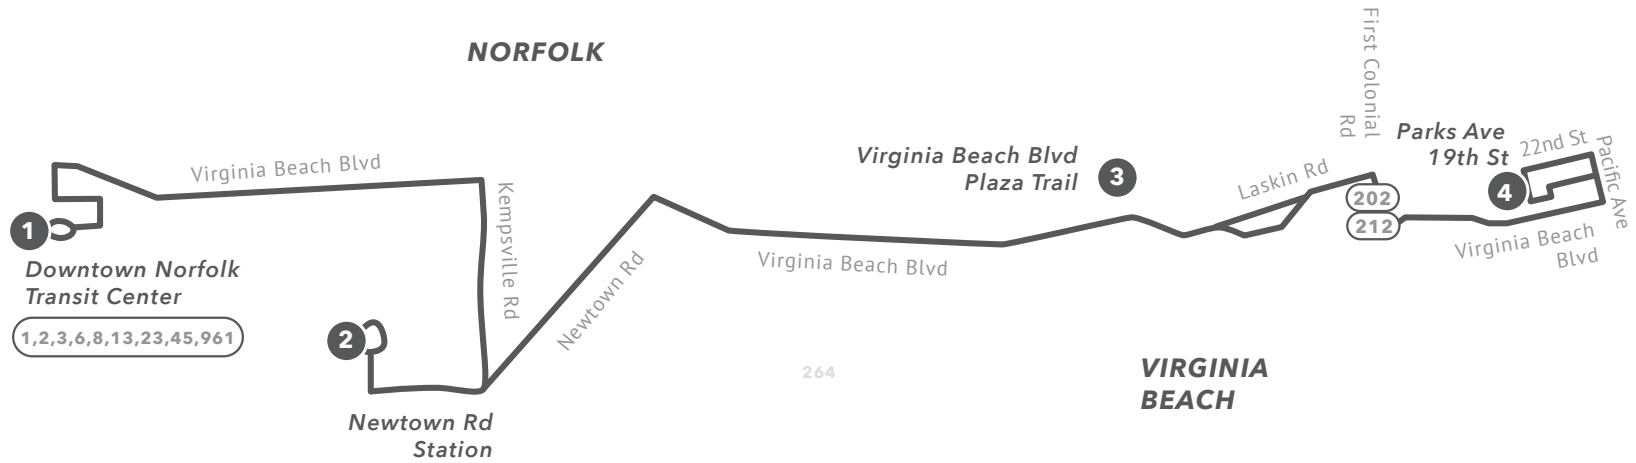

SNOW ROUTE 20

Route 20 will provide service between Downtown Norfolk Transit Center and Parks Ave / 19th St.

No service will be provided to Military Circle Mall, or PembrokeEast.

All bus stops will be serviced along the snow route.

From Downtown Norfolk Transit Center to Parks Ave & 19th St

1	Downtown Norfolk Transit Center	10:00	11:00	12:00	1:00	2:00	3:00	4:00	5:00	6:00	7:00	8:00
2	Newtown Rd Station	10:30	11:30	12:30	1:30	2:30	3:30	4:30	5:30	6:30	7:30	8:30
3	Va Beach Blvd / Plaza Trail	11:00	12:00	1:00	2:00	3:00	4:00	5:00	6:00	7:00	8:00	9:00
4	Parks Ave / 19th St	11:30	12:30	1:30	2:30	3:30	4:30	5:30	6:30	7:30	8:30	9:30

From Parks Ave & 19th St to Downtown Norfolk Transit Center

4	Parks Ave / 19th St	10:00	11:00	12:00	1:00	2:00	3:00	4:00	5:00	6:00	7:00	8:00
3	Va Beach Blvd / Plaza Trail	10:30	11:30	12:30	1:30	2:30	3:30	4:30	5:30	6:30	7:30	8:30
2	Newtown Rd Station	11:00	12:00	1:00	2:00	3:00	4:00	5:00	6:00	7:00	8:00	9:00
1	Downtown Norfolk Transit Center	11:30	12:30	1:30	2:30	3:30	4:30	5:30	6:30	7:30	8:30	9:30

Scheduled times are approximate | PM times in bold.

- Timepoint
- Connecting Route
- Snow Route
- Road
- Expressway