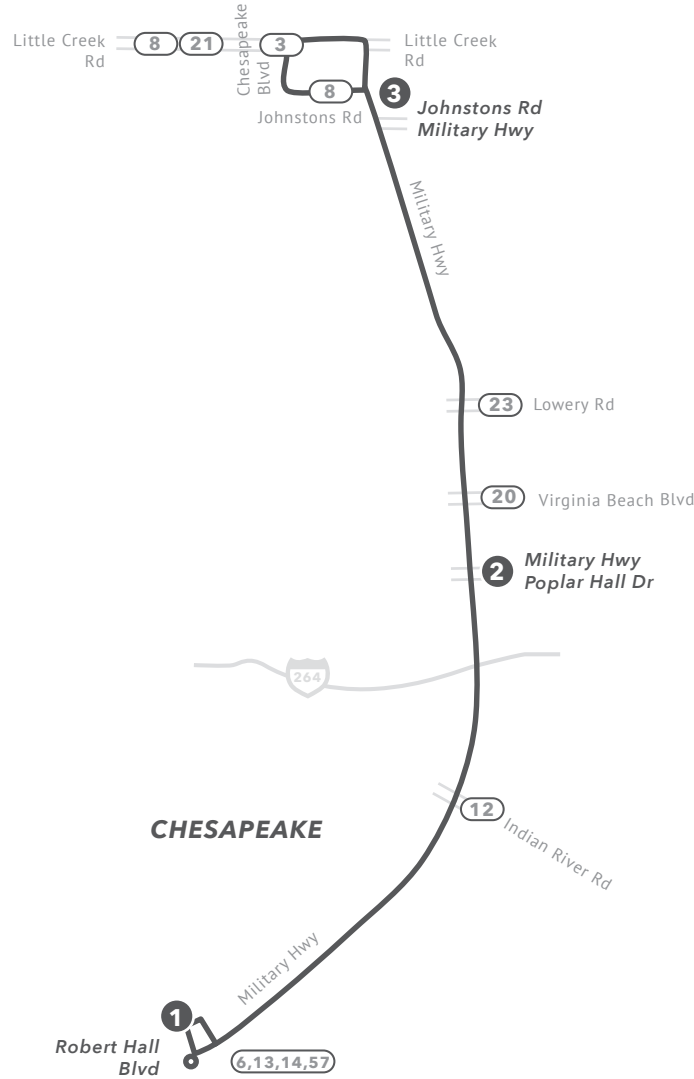

# SNOW ROUTE 15

Route 15 will provide service between Johnston Rd / Military Hwy and Robert Hall Blvd.

No service will be provided to Evelyn T. Butts, Azalea Garden Rd, Robin Hood Rd, JANAF Shopping Center, Military Circle Mall, Glenrock Rd, Military Hwy Light Rail Station.

All bus stops will be serviced along the snow route.

## From Robert Hall Blvd to Johnston Rd & Military Hwy

<b>1</b>	Robert Hall Blvd	10:00	11:00	<b>12:00</b>	<b>1:00</b>	<b>2:00</b>	<b>3:00</b>	<b>4:00</b>	<b>5:00</b>	<b>6:00</b>	<b>7:00</b>	<b>8:00</b>
<b>2</b>	Military Hwy / Poplar Hall Dr	10:22	11:22	<b>12:22</b>	<b>1:22</b>	<b>2:22</b>	<b>3:22</b>	<b>4:22</b>	<b>5:22</b>	<b>6:22</b>	<b>7:22</b>	<b>8:22</b>
<b>3</b>	Johnston Rd / Military Hwy	10:37	11:37	<b>12:37</b>	<b>1:37</b>	<b>2:37</b>	<b>3:37</b>	<b>4:37</b>	<b>5:37</b>	<b>6:37</b>	<b>7:37</b>	<b>8:37</b>

## From Johnston Rd & Military Hwy to Robert Hall Blvd

<b>3</b>	Johnston Rd / Military Hwy	10:00	11:00	<b>12:00</b>	<b>1:00</b>	<b>2:00</b>	<b>3:00</b>	<b>4:00</b>	<b>5:00</b>	<b>6:00</b>	<b>7:00</b>	<b>8:00</b>
<b>2</b>	Military Hwy / Poplar Hall Dr	10:17	11:17	<b>12:17</b>	<b>1:17</b>	<b>2:17</b>	<b>3:17</b>	<b>4:17</b>	<b>5:17</b>	<b>6:17</b>	<b>7:17</b>	<b>8:17</b>
<b>1</b>	Robert Hall Blvd	10:37	11:37	<b>12:37</b>	<b>1:37</b>	<b>2:37</b>	<b>3:37</b>	<b>4:37</b>	<b>5:37</b>	<b>6:37</b>	<b>7:37</b>	<b>8:37</b>