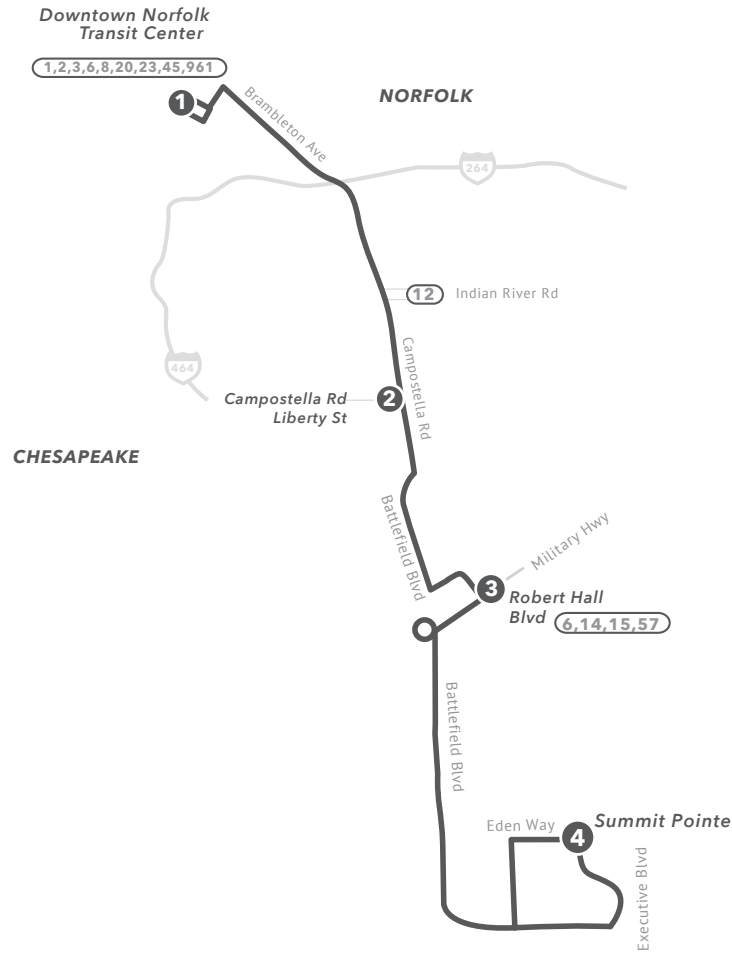

SNOW ROUTE

Route 13 will provide service between Downtown Norfolk Transit Center and Summit Pointe (Executive Blvd & Eden Way). No Service will be provided to Liberty St / Seaboard Ave.

No Service will be provided along Melon St, Border Rd, Fireside Rd, Stalham Rd, or Parkside Dr. Passengers can board and exit the bus on Campostella Rd.

All bus stops will be serviced along the snow route.

From Downtown Norfolk Transit Center to Robert Hall Blvd to Summit Pointe

1	Downtown Norfolk Transit Center	10:00	11:00	12:00	1:00	2:00	3:00	4:00	5:00	6:00	7:00	8:00
2	Campostella Rd / Liberty St	10:15	11:15	12:15	1:15	2:15	3:15	4:15	5:15	6:15	7:15	8:15
3	Robert Hall Blvd	10:30	11:30	12:30	1:30	2:30	3:30	4:30	5:30	6:30	7:30	8:30
4	Summit Pointe	10:45	11:45	12:45	1:45	2:45	3:45	4:45	5:45	6:45	7:45	8:45

From Summit Pointe to Robert Hall Blvd to Downtown Norfolk Transit Center

4	Summit Pointe	10:45	11:45	12:45	1:45	2:45	3:45	4:45	5:45	6:45	7:45
3	Robert Hall Blvd	11:00	12:00	1:00	2:00	3:00	4:00	5:00	6:00	7:00	8:00
2	Campostella Rd / Liberty St	11:10	12:10	1:10	2:10	3:10	4:10	5:10	6:10	7:10	8:10
1	Downtown Norfolk Transit Center	11:25	12:25	1:25	2:25	3:25	4:25	5:25	6:25	7:25	8:25

Scheduled times are approximate | PM times in bold.

- Timepoint
- Connecting Route
- Snow Route
- Road
- Expressway