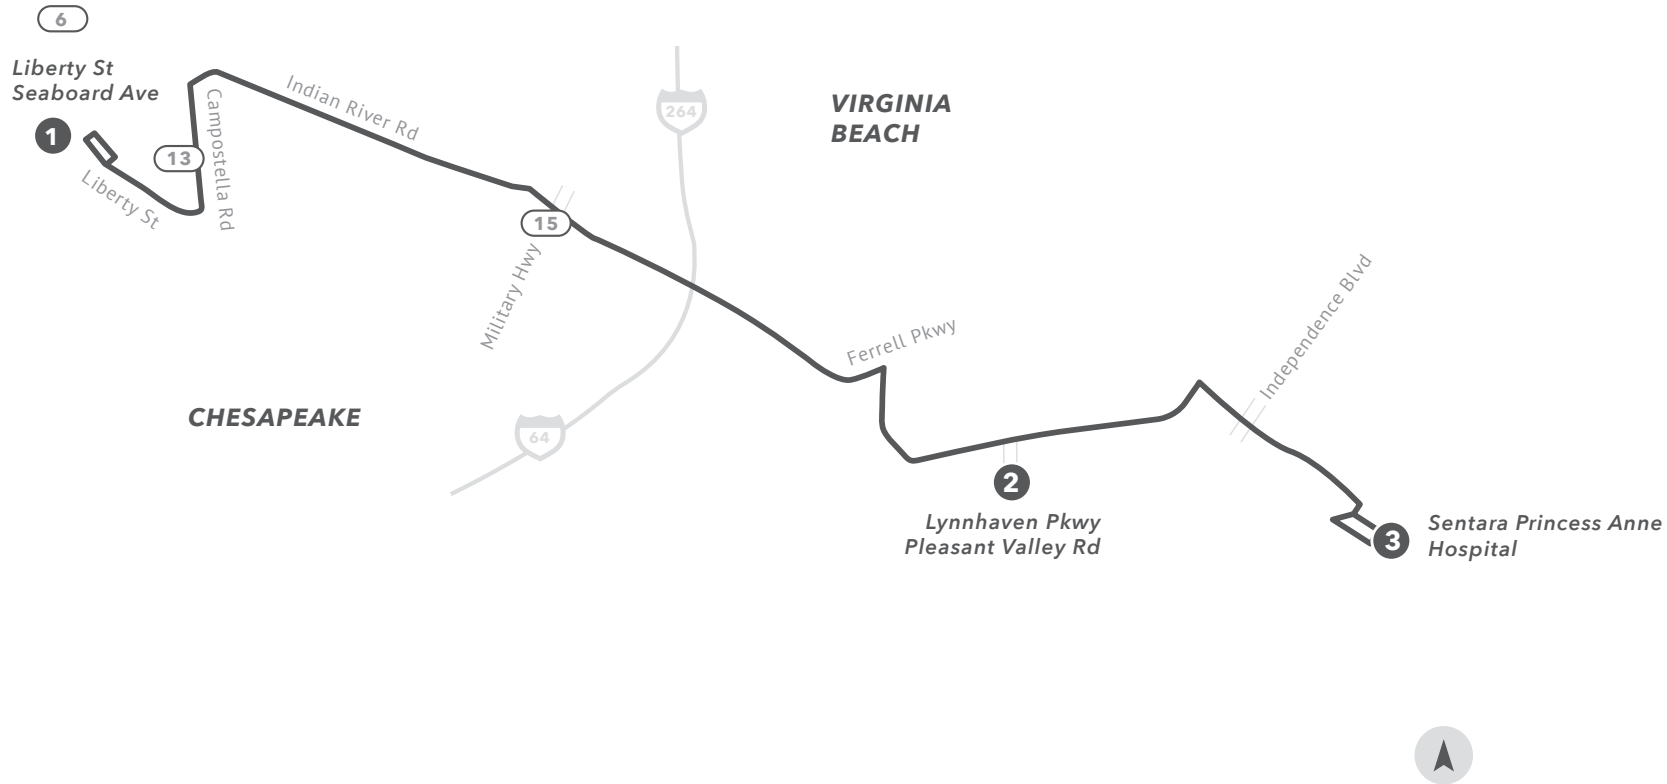

# SNOW ROUTE

# 12

Route 12 will provide service between Liberty St / Seaboard Ave and Sentara Princess Anne Hospital.

No service will be provided along Military Hwy, Providence Rd, Auburn Dr, Buckner Blvd or to Tidewater Community College (Virginia Beach Campus).

## From Liberty St & Seaboard Ave to Sentara Princess Anne Hospital

<b>1</b>	Liberty St / Seaboard Ave	10:00	11:00	<b>12:00</b>	<b>1:00</b>	<b>2:00</b>	<b>3:00</b>	<b>4:00</b>	<b>5:00</b>	<b>6:00</b>	<b>7:00</b>	<b>8:00</b>
<b>2</b>	Lynnhaven Pkwy / Pleasant Valley Rd	10:30	11:30	<b>12:30</b>	<b>1:30</b>	<b>2:30</b>	<b>3:30</b>	<b>4:30</b>	<b>5:30</b>	<b>6:30</b>	<b>7:30</b>	<b>8:30</b>
<b>3</b>	Sentara Princess Anne Hospital	10:45	11:45	<b>12:45</b>	<b>1:45</b>	<b>2:45</b>	<b>3:45</b>	<b>4:45</b>	<b>5:45</b>	<b>6:45</b>	<b>7:45</b>	<b>8:45</b>

## From Sentara Princess Anne Hospital to Liberty St & Seaboard Ave

<b>3</b>	Sentara Princess Anne Hospital	10:55	11:55	<b>12:55</b>	<b>1:55</b>	<b>2:55</b>	<b>3:55</b>	<b>4:55</b>	<b>5:55</b>	<b>6:55</b>	<b>7:55</b>
<b>2</b>	Lynnhaven Pkwy / Pleasant Valley Rd	11:10	<b>12:10</b>	<b>1:10</b>	<b>2:10</b>	<b>3:10</b>	<b>4:10</b>	<b>5:10</b>	<b>6:10</b>	<b>7:10</b>	<b>8:10</b>
<b>1</b>	Liberty St / Seaboard Ave	11:40	<b>12:40</b>	<b>1:40</b>	<b>2:40</b>	<b>3:40</b>	<b>4:40</b>	<b>5:40</b>	<b>6:40</b>	<b>7:40</b>	<b>8:40</b>