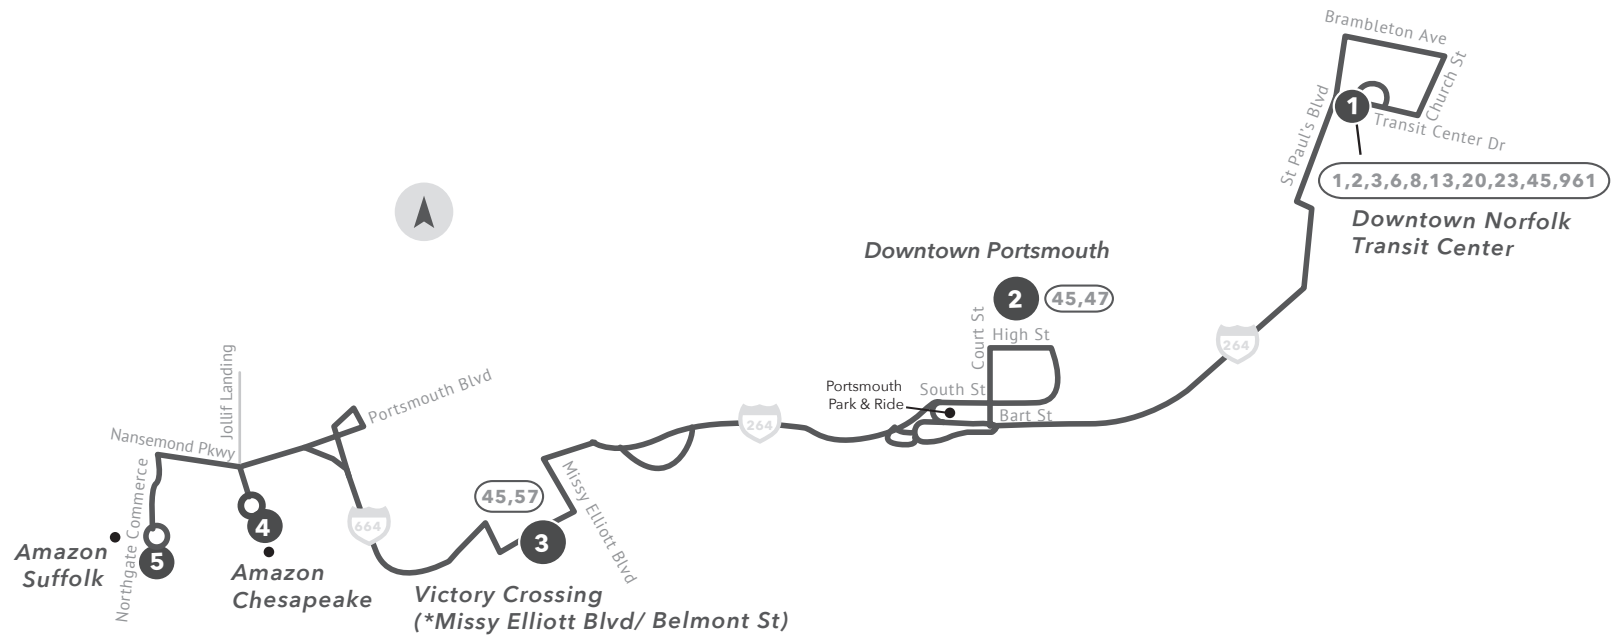

SNOW ROUTE 980

Route 980 will provide service between Downtown Norfolk Transit Center and the Amazon facility in Chesapeake and Suffolk with stops at County St and Missy Elliott Blvd / Belmont St.

From Downtown Norfolk Transit Center to Portsmouth to Amazon Chesapeake/Suffolk

1	Downtown Norfolk Transit Center	5:50	4:45	5:45
2	Downtown Portsmouth	5:55	4:55	5:55
3	*Victory Crossing	6:05	5:05	6:05
4	Amazon Chesapeake	6:20	5:20	6:20
5	Amazon Suffolk	6:30	5:30	6:30

From Amazon Suffolk, Chesapeake to Portsmouth to Downtown Norfolk Transit

5	Amazon Suffolk	5:45	5:45
4	Amazon Chesapeake	5:55	5:55
3	*Victory Crossing	6:10	6:10
2	Downtown Portsmouth	6:20	6:20
1	Downtown Norfolk Transit Center	6:25	6:30

Scheduled times are approximate | PM times in bold.