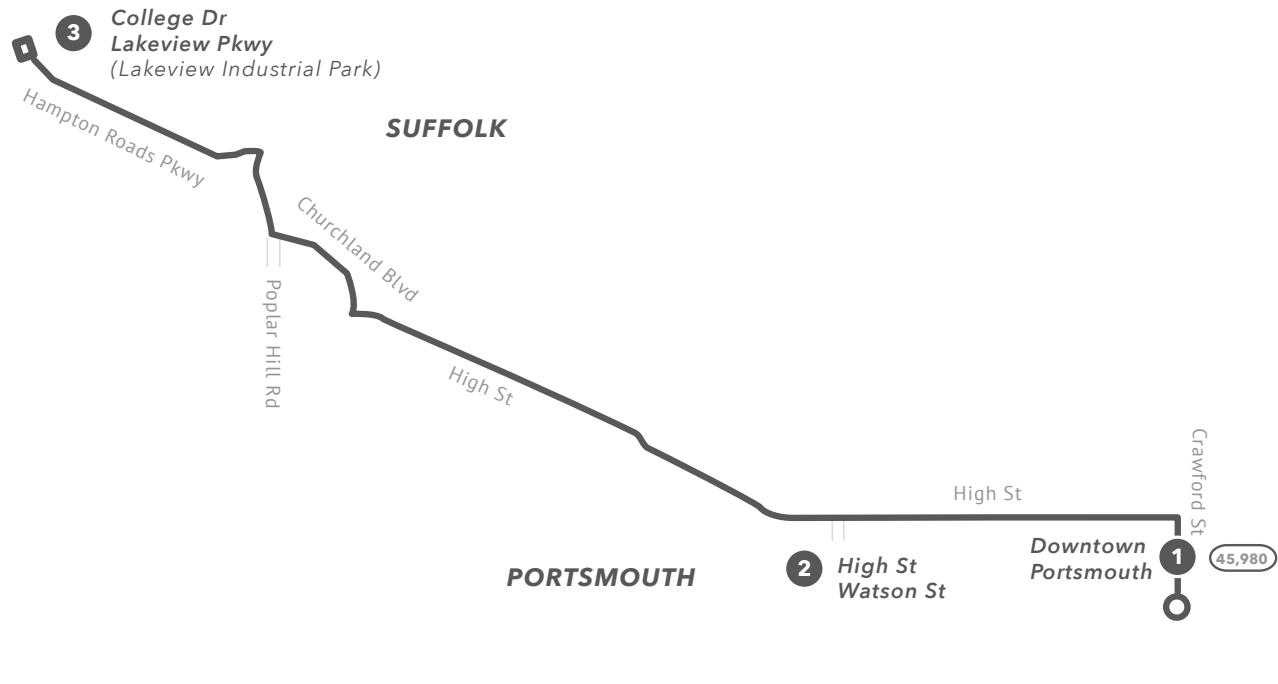

## SNOW ROUTE 47

Route 47 will provide service between County St / Court St in Downtown Portsmouth and Lakeview Pkwy / College Dr.

No service will be provided on Florida Ave or to Village St and Academy Ave.

All bus stops will be serviced along the snow route.

### From Downtown Portsmouth to Lakeview Industrial Park

1	Downtown Portsmouth	10:00	11:00	<b>12:00</b>	<b>1:00</b>	<b>2:00</b>	<b>3:00</b>	<b>4:00</b>	<b>5:00</b>	<b>6:00</b>	<b>7:00</b>	<b>8:00</b>
2	High St / Watson St	10:10	11:10	<b>12:10</b>	<b>1:10</b>	<b>2:10</b>	<b>3:10</b>	<b>4:10</b>	<b>5:10</b>	<b>6:10</b>	<b>7:10</b>	<b>8:10</b>
3	Lakeview Industrial Park	10:35	11:35	<b>12:35</b>	<b>1:35</b>	<b>2:35</b>	<b>3:35</b>	<b>4:35</b>	<b>5:35</b>	<b>6:35</b>	<b>7:35</b>	<b>8:35</b>

### From Lakeview Industrial Park to Downtown Portsmouth

3	Lakeview Industrial Park	10:45	11:45	<b>12:45</b>	<b>1:45</b>	<b>2:45</b>	<b>3:45</b>	<b>4:45</b>	<b>5:45</b>	<b>6:45</b>	<b>7:45</b>
2	High St / Watson St	11:10	<b>12:10</b>	<b>1:10</b>	<b>2:10</b>	<b>3:10</b>	<b>4:10</b>	<b>5:10</b>	<b>6:10</b>	<b>7:10</b>	<b>8:10</b>
1	Downtown Portsmouth	11:20	<b>12:20</b>	<b>1:20</b>	<b>2:20</b>	<b>3:20</b>	<b>4:20</b>	<b>5:20</b>	<b>6:20</b>	<b>7:20</b>	<b>8:20</b>