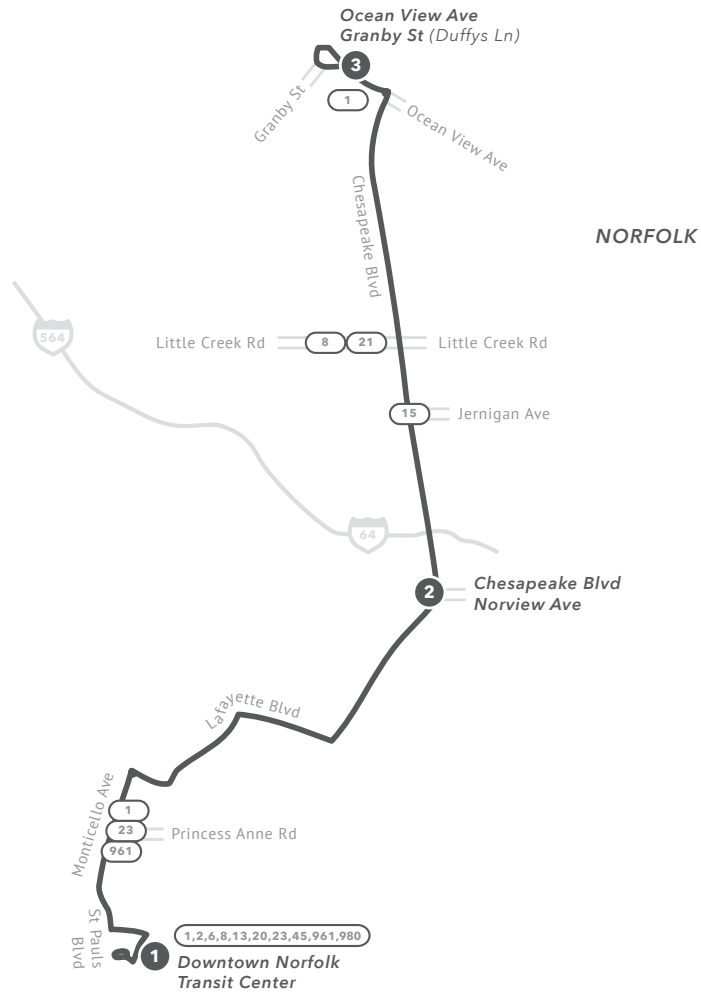

SNOW ROUTE 03

Route 3 will operate between Downtown Norfolk Transit Center and Ocean View Ave and Granby St.

No service will be provided along First View Ave, or to Evelyn T. Butts

All bus stops will be serviced along the snow route.

From Downtown Norfolk Transit Center to Ocean View Ave & Granby St

1	Downtown Norfolk Transit Center	10:00	11:00	12:00	1:00	2:00	3:00	4:00	5:00	6:00	7:00	8:00
2	Chesapeake Blvd / Norview Ave	10:20	11:20	12:20	1:20	2:20	3:20	4:20	5:20	6:20	7:20	8:20
3	Ocean View Ave / Granby St	10:40	11:40	12:40	1:40	2:40	3:40	4:40	5:40	6:40	7:40	8:40

From Ocean View Ave & Granby St to Downtown Norfolk Transit Center

3	Ocean View Ave / Granby St	10:45	11:45	12:45	1:45	2:45	3:45	4:45	5:45	6:45	7:45
2	Chesapeake Blvd / Norview Ave	11:05	12:05	1:05	2:05	3:05	4:05	5:05	6:05	7:05	8:05
1	Downtown Norfolk Transit Center	11:25	12:25	1:25	2:25	3:25	4:25	5:25	6:25	7:25	8:25

Scheduled times are approximate
PM times are shaded in bold.

- Timepoint
- Connecting Route
- Snow Route
- Road
- Expressway