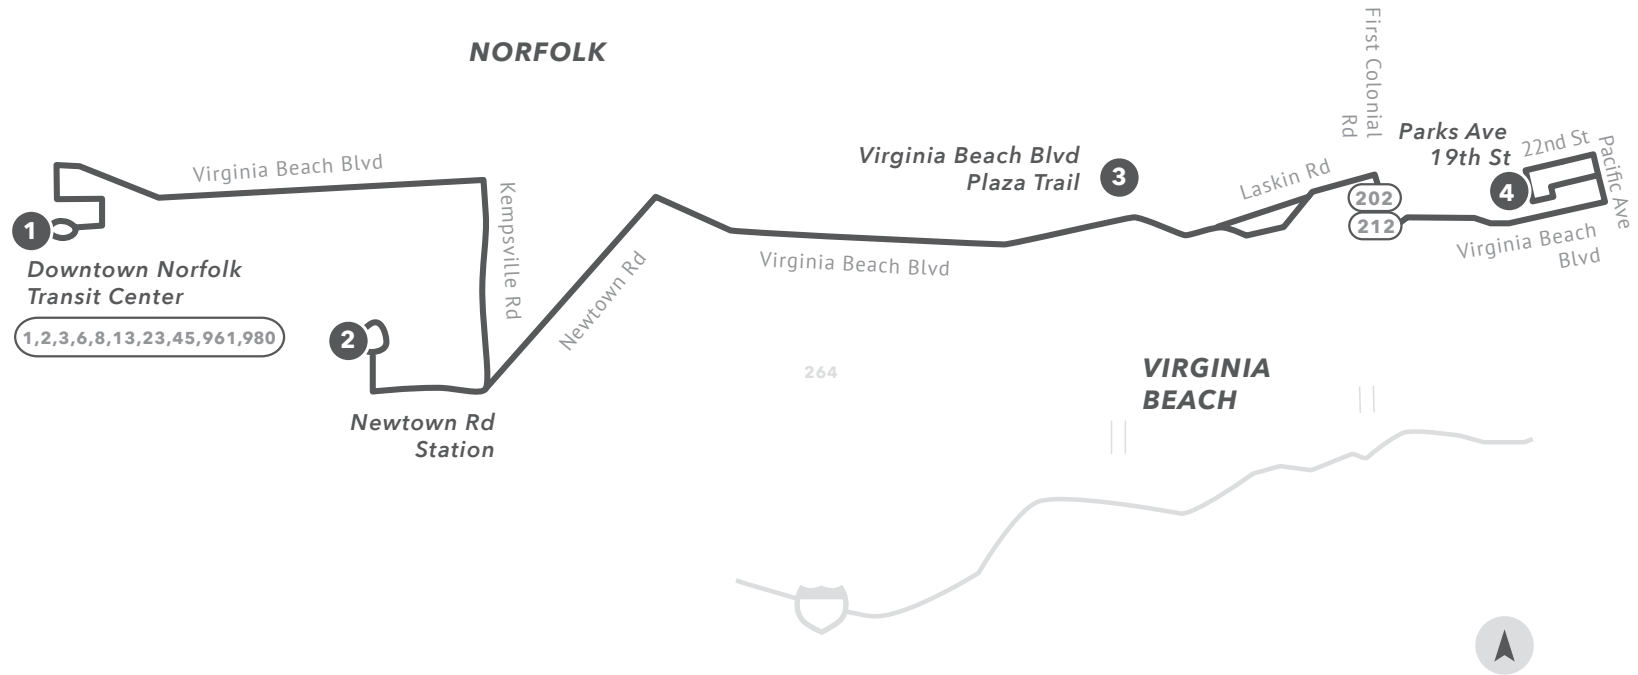

# SNOW ROUTE 20

Route 20 will provide service between Downtown Norfolk Transit Center and Parks Ave / 19th St.

No service will be provided to Military Circle Mall, Pembroke East or Baltic Ave.

All bus stops will be serviced along the snow route.

## From Downtown Norfolk Transit Center to Parks Ave & 19th St

<b>1</b>	Downtown Norfolk Transit Center	10:00	11:00	<b>12:00</b>	<b>1:00</b>	<b>2:00</b>	<b>3:00</b>	<b>4:00</b>	<b>5:00</b>	<b>6:00</b>	<b>7:00</b>	<b>8:00</b>
<b>2</b>	Newtown Rd Station	10:45	11:45	<b>12:45</b>	<b>1:45</b>	<b>2:45</b>	<b>3:45</b>	<b>4:45</b>	<b>5:45</b>	<b>6:45</b>	<b>7:45</b>	<b>8:45</b>
<b>3</b>	Va Beach Blvd / Plaza Trail	11:30	<b>12:30</b>	<b>1:30</b>	<b>2:30</b>	<b>3:30</b>	<b>4:30</b>	<b>5:30</b>	<b>6:30</b>	<b>7:30</b>	<b>8:30</b>	<b>9:30</b>
<b>4</b>	Parks Ave / 19th St	<b>12:10</b>	<b>1:10</b>	<b>2:10</b>	<b>3:10</b>	<b>4:10</b>	<b>5:10</b>	<b>6:10</b>	<b>7:10</b>	<b>8:10</b>	<b>9:10</b>	<b>10:10</b>

## From Parks Ave & 19th St to Downtown Norfolk Transit Center

<b>4</b>	Parks Ave / 19th St	10:20	11:20	<b>12:20</b>	<b>1:20</b>	<b>2:20</b>	<b>3:20</b>	<b>4:20</b>	<b>5:20</b>	<b>6:20</b>	<b>7:20</b>
<b>3</b>	Va Beach Blvd / Plaza Trail	11:00	<b>12:00</b>	<b>1:00</b>	<b>2:00</b>	<b>3:00</b>	<b>4:00</b>	<b>5:00</b>	<b>6:00</b>	<b>7:00</b>	<b>8:00</b>
<b>2</b>	Newtown Rd Station	11:45	<b>12:45</b>	<b>1:45</b>	<b>2:45</b>	<b>3:45</b>	<b>4:45</b>	<b>5:45</b>	<b>6:45</b>	<b>7:45</b>	<b>8:45</b>
<b>1</b>	Downtown Norfolk Transit Center	<b>12:30</b>	<b>1:30</b>	<b>2:30</b>	<b>3:30</b>	<b>4:30</b>	<b>5:30</b>	<b>6:30</b>	<b>7:30</b>	<b>8:30</b>	<b>9:30</b>

Scheduled times are approximate | PM times in bold.

- Timepoint 
- Connecting Route 
- Snow Route 
- Road 
- Expressway 