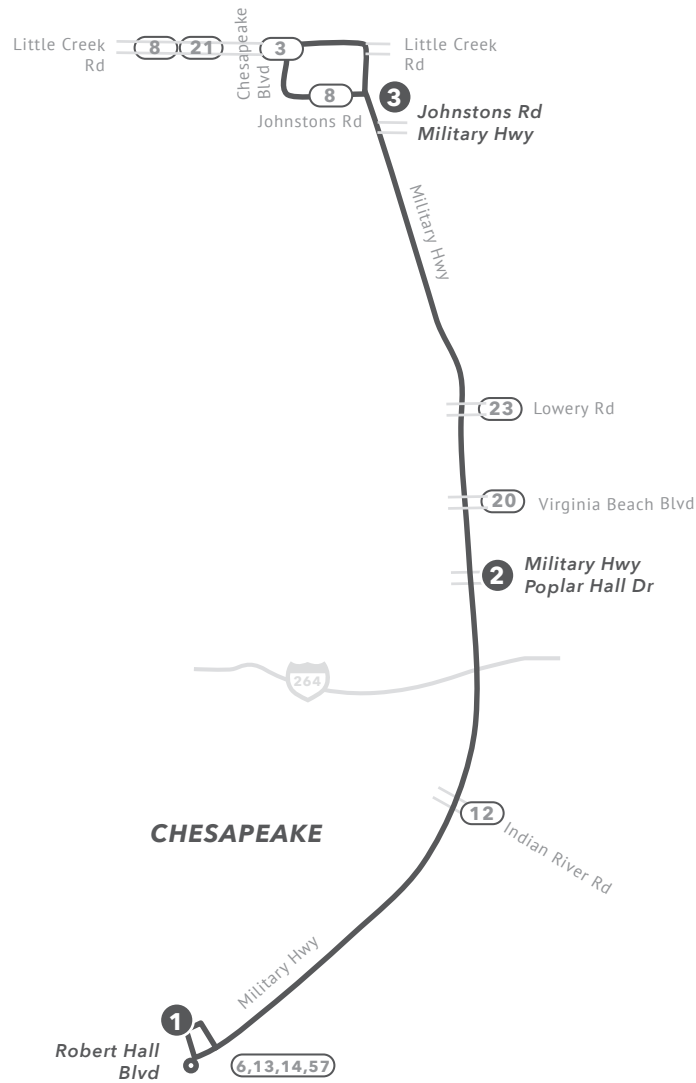

SNOW ROUTE 15

Route 15 will provide service between Johnston Rd / Military Hwy and Robert Hall Blvd.

No service will be provided to Evelyn T. Butts, Azalea Garden Rd, Robin Hood Rd, Janaf Shopping Center, Military Circle Mall, Glenrock Rd, Military Hwy Light Rail Station.

All bus stops will be serviced along the snow route.

From Robert Hall Blvd to Johnston Rd & Military Hwy

1	Robert Hall Blvd	10:00	11:00	12:00	1:00	2:00	3:00	4:00	5:00	6:00	7:00	8:00
2	Military Hwy / Poplar Hall Dr	10:15	11:15	12:15	1:15	2:15	3:15	4:15	5:15	6:15	7:15	8:15
3	Johnston Rd / Military Hwy	10:25	11:25	12:25	1:25	2:25	3:25	4:25	5:25	6:25	7:25	8:25

From Johnston Rd & Military Hwy to Robert Hall Blvd

3	Johnston Rd / Military Hwy	10:27	11:27	12:27	1:27	2:27	3:27	4:27	5:27	6:27	7:27
2	Military Hwy / Poplar Hall Dr	10:37	11:37	12:37	1:37	2:37	3:37	4:37	5:37	6:37	7:37
1	Robert Hall Blvd	10:52	11:52	12:52	1:52	2:52	3:52	4:52	5:52	6:52	7:52

Scheduled times are approximate | PM times in bold.

- Timepoint 
- Connecting Route 
- Snow Route 
- Road 
- Expressway 