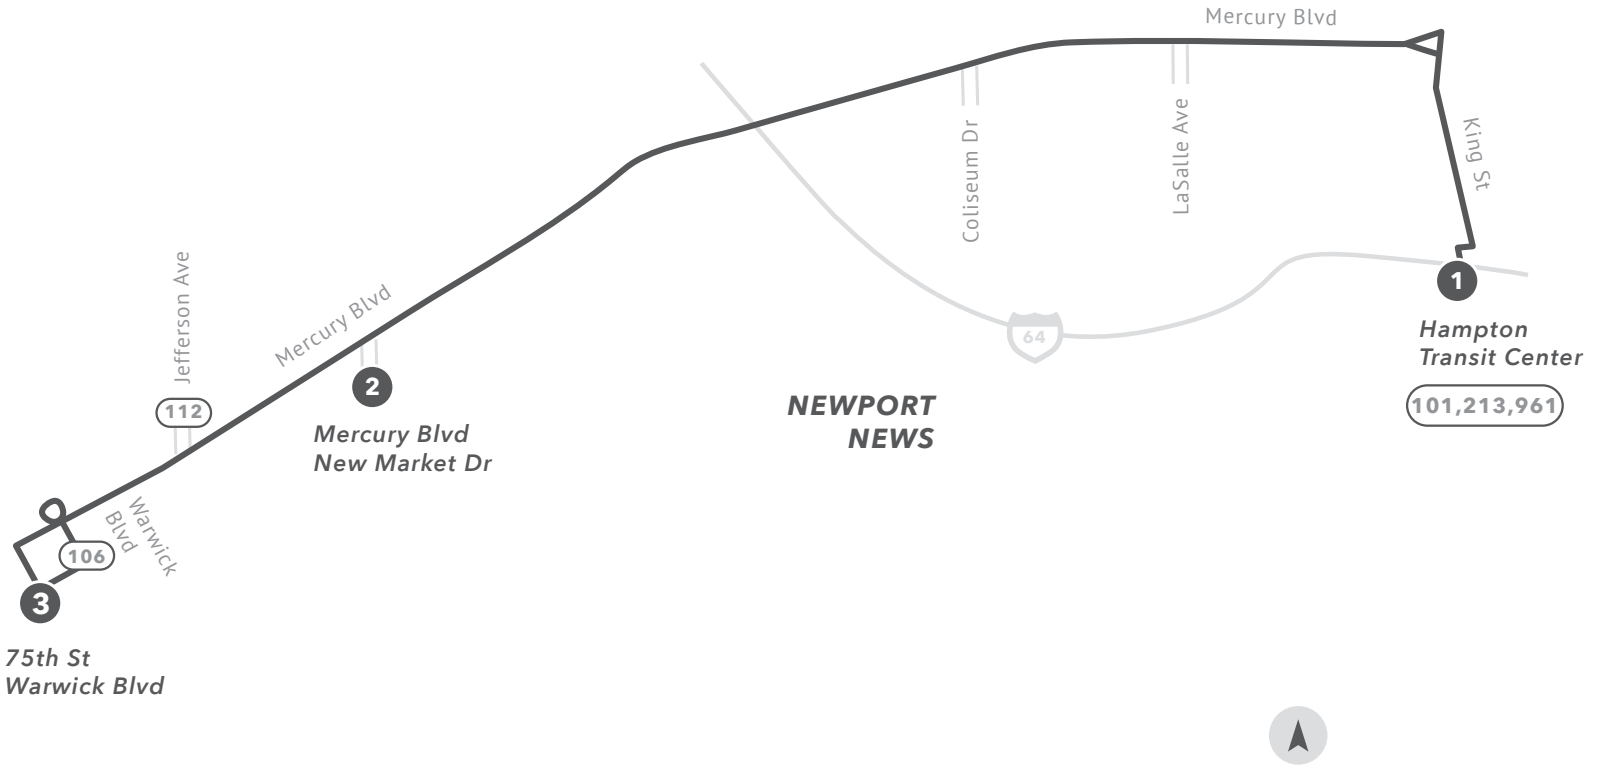

SNOW ROUTE 114

Route 114 will provide service between Hampton Transit Center and 75th St / Warwick Blvd.

No service will be provided to Saville Row, Pine Chapel Rd, Coliseum Dr, Cunningham Dr, Todds Ln.

Service will be suspended to Orcutt Avenue & 81st St.

All bus stops will be serviced along the snow route.

From Newport News Transit Center to 75th St & Warwick Blvd

1	Hampton Transit Center	10:00	11:00	12:00	1:00	2:00	3:00	4:00	5:00	6:00	7:00	8:00
2	Mercury Blvd / Newmarket Dr	10:30	11:30	12:30	1:30	2:30	3:30	4:30	5:30	6:30	7:30	8:30
3	75th St / Warwick Blvd	10:40	11:40	12:40	1:40	2:40	3:40	4:40	5:40	6:40	7:40	8:40

From 75th St & Warwick Blvd to Newport News Transit Center

3	75th St / Warwick Blvd	10:45	11:45	12:45	1:45	2:45	3:45	4:45	5:45	6:45	7:45
2	Mercury Blvd / Newmarket Dr	10:55	11:55	12:55	1:55	2:55	3:55	4:55	5:55	6:55	7:55
1	Hampton Transit Center	11:25	12:25	1:25	2:25	3:25	4:25	5:25	6:25	7:25	8:25

Scheduled times are approximate | PM times in bold.

- Timepoint
- Connecting Route
- Snow Route
- Road
- Expressway