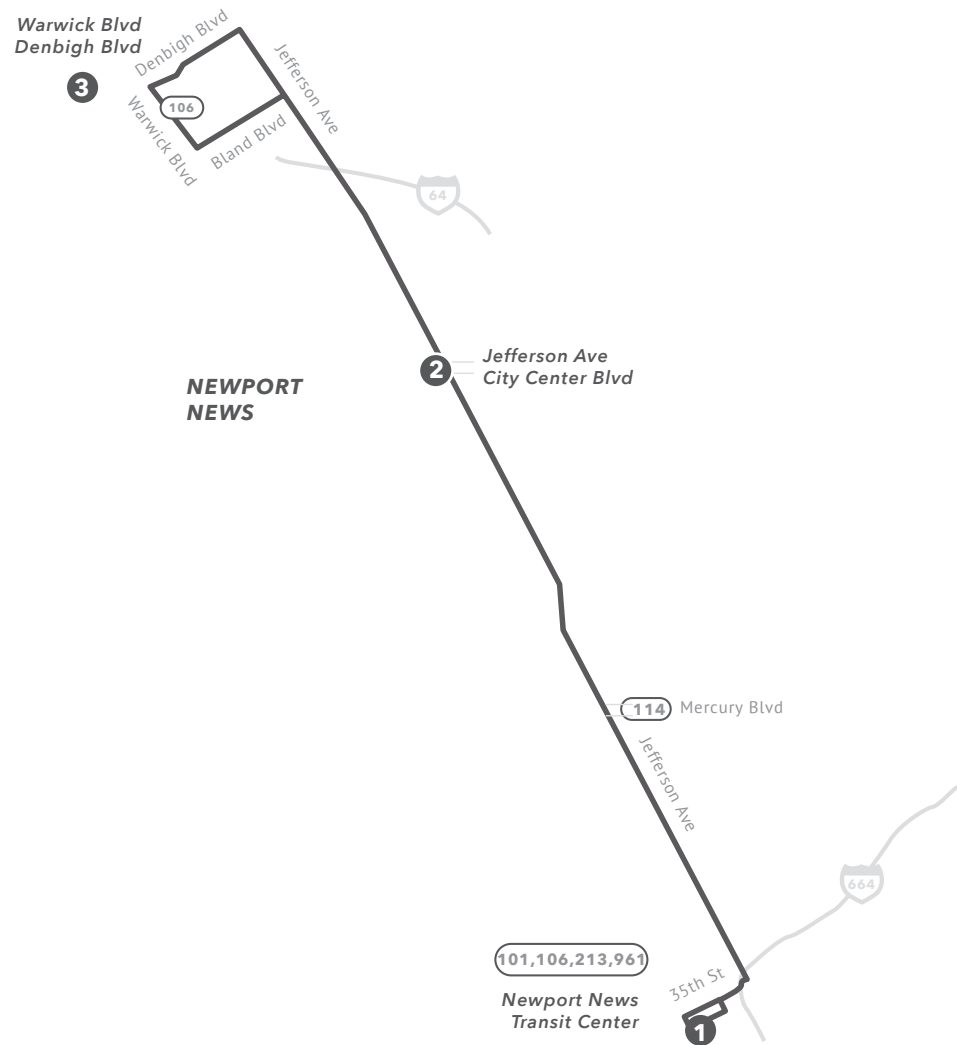

SNOW ROUTE 112

Route 112 will provide service between Newport News Transit Center and Warwick Blvd / Denbigh Blvd.

No service will be provided to Ivy Ave./6th St., Orcutt Ave./81st St., Fishing Point Dr., or Patrick Henry Mall.

All bus stops will be serviced along the snow route.

From Newport News Transit Center to Warwick Blvd & Denbigh Blvd

1	Newport News Transit Center	10:00	11:00	12:00	1:00	2:00	3:00	4:00	5:00	6:00	7:00	8:00
2	Jefferson Ave / City Center Blvd	10:25	11:25	12:25	1:25	2:25	3:25	4:25	5:25	6:25	7:25	8:25
3	Warwick Blvd / Denbigh Blvd	10:50	11:50	12:50	1:50	2:50	3:50	4:50	5:50	6:50	7:50	8:50

From Warwick Blvd & Denbigh Blvd to Newport News Transit Center

3	Warwick Blvd / Denbigh Blvd	10:52	11:52	12:52	1:52	2:52	3:52	4:52	5:52	6:52	7:52
2	Jefferson Ave / City Center Blvd	11:17	12:17	1:17	2:17	3:17	4:17	5:17	6:17	7:17	8:17
1	Newport News Transit Center	11:42	12:42	1:42	2:42	3:42	4:42	5:42	6:42	7:42	8:42

Scheduled times are approximate | PM times in bold.

- Timepoint
- Connecting Route
- Snow Route
- Road
- Expressway