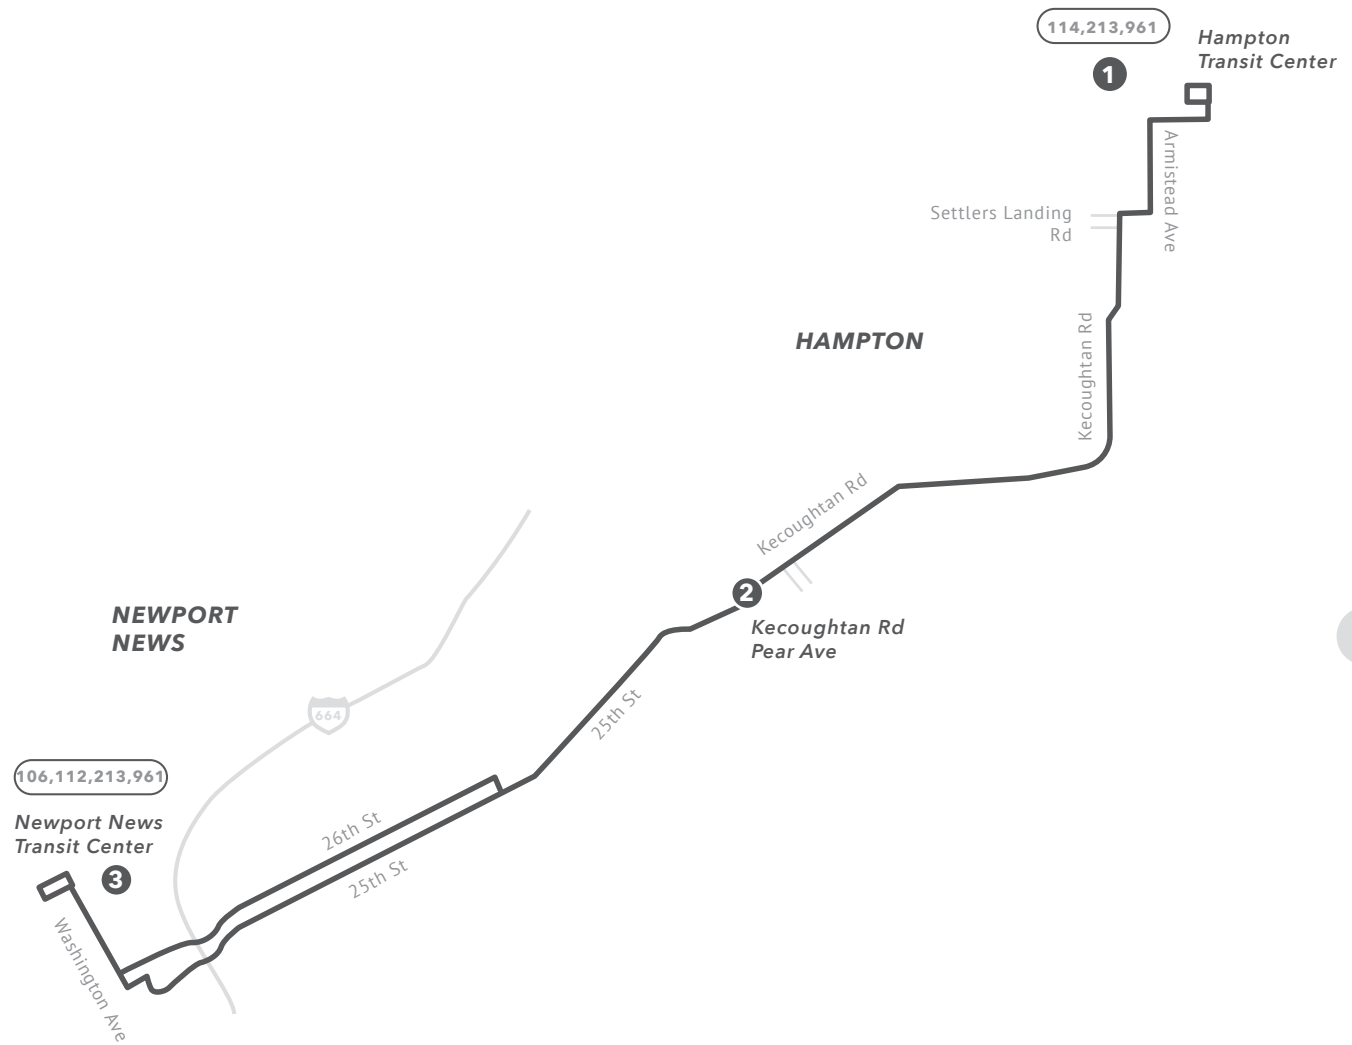

SNOW ROUTE 101

Route 101 will operate between Hampton Transit Center and Newport News Transit Center.

No service will be provided on Lincoln St or along King St between Pembroke Ave and Lincoln St.

All bus stops will be serviced along the snow route.

From Hampton Transit Center to Newport News Transit Center

1	Hampton Transit Center	10:00	11:00	12:00	1:00	2:00	3:00	4:00	5:00	6:00	7:00	8:00
2	Pear Ave / Kecoughtan Rd	10:20	11:20	12:20	1:20	2:20	3:20	4:20	5:20	6:20	7:20	8:20
3	Newport News Transit Center	10:40	11:40	12:40	1:40	2:40	3:40	4:40	5:40	6:40	7:40	8:40

From Newport News Transit Center to Hampton Transit Center

3	Newport News Transit Center	10:55	11:55	12:55	1:55	2:55	3:55	4:55	5:55	6:55	7:55
2	Pear Ave / Kecoughtan Rd	11:15	12:15	1:15	2:15	3:15	4:15	5:15	6:15	7:15	8:15
1	Hampton Transit Center	11:35	12:35	1:35	2:35	3:35	4:35	5:35	6:35	7:35	8:35

Scheduled times are approximate | PM times in bold.

- Timepoint
- Connecting Route
- Snow Route
- Road
- Expressway