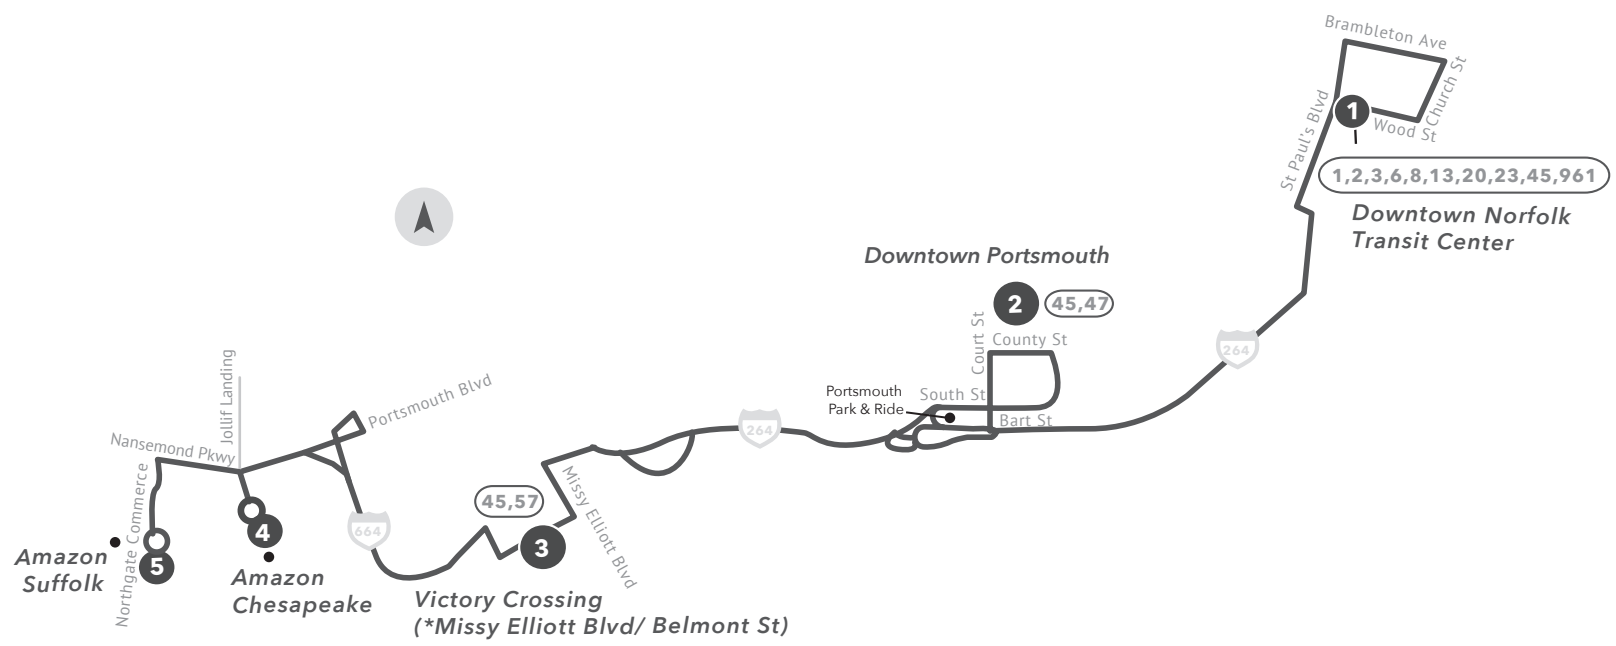

# SNOW ROUTE 980

Route 980 will provide service between Downtown Norfolk Transit Center and the Amazon facility in Chesapeake and Suffolk with stops at County St and Missy Elliott Blvd / Belmont St.

### From Downtown Norfolk Transit Center to Portsmouth to Amazon Chesapeake/Suffolk

1	Downtown Norfolk Transit Center	5:50	<b>4:45</b>	<b>5:45</b>
2	Downtown Portsmouth	5:55	<b>4:55</b>	<b>5:55</b>
3	*Victory Crossing	6:05	<b>5:05</b>	<b>6:05</b>
4	Amazon Chesapeake	6:20	<b>5:20</b>	<b>6:20</b>
5	Amazon Suffolk	6:30	<b>5:30</b>	<b>6:30</b>

### From Amazon Suffolk, Chesapeake to Portsmouth to Downtown Norfolk Transit

5	Amazon Suffolk	5:45	<b>5:45</b>
4	Amazon Chesapeake	5:55	<b>5:55</b>
3	*Victory Crossing	6:10	<b>6:10</b>
2	Downtown Portsmouth	6:20	<b>6:20</b>
1	Downtown Norfolk Transit Center	6:25	<b>6:30</b>