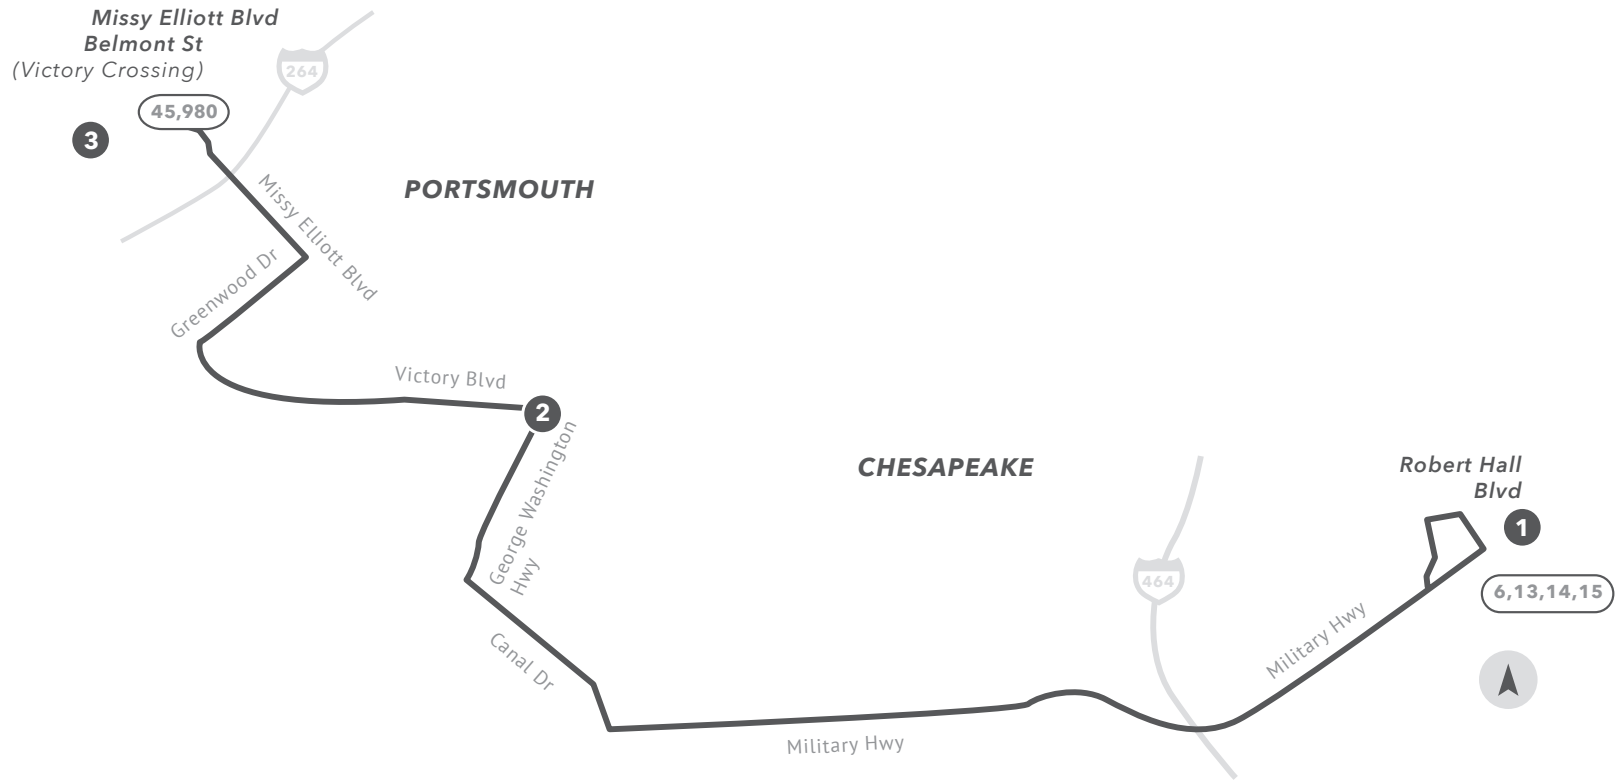

SNOW ROUTE

57

Route 57 will provide service between Victory Crossing (Missy Elliott Blvd / Belmont St - Farm Fresh bus stop) and Robert Hall Blvd.

No service will be provided along Airline Blvd, Camelot Blvd, King Arthur Dr, Aaron Dr, Sir Galahad Dr, Guenevere Dr or Gilmerton Rd.

All bus stops will be serviced along the snow route.

From Robert Hall Blvd to Missy Elliott Blvd & Belmont St

1	Robert Hall Blvd	10:25	11:25	12:25	1:25	2:25	3:25	4:25	5:25	6:25	7:25
2	George Washington / Victory Blvd	10:45	11:45	12:45	1:45	2:45	3:45	4:45	5:45	6:45	7:45
3	Missy Elliott Blvd/ Belmont St	10:55	11:55	12:55	1:55	2:55	3:55	4:55	5:55	6:55	7:55

From Missy Elliott Blvd & Belmont St to Robert Hall Blvd

3	Missy Elliott Blvd / Belmont St	10:45	11:45	12:45	1:45	2:45	3:45	4:45	5:45	6:45	7:45
2	George Washington / Victory Blvd	10:55	11:55	12:55	1:55	2:55	3:55	4:55	5:55	6:55	7:55
1	Robert Hall Blvd	11:15	12:15	1:15	2:15	3:15	4:15	5:15	6:15	7:15	8:15

Scheduled times are approximate | PM times in bold.

- Timepoint
- Connecting Route
- Snow Route
- Road
- Expressway